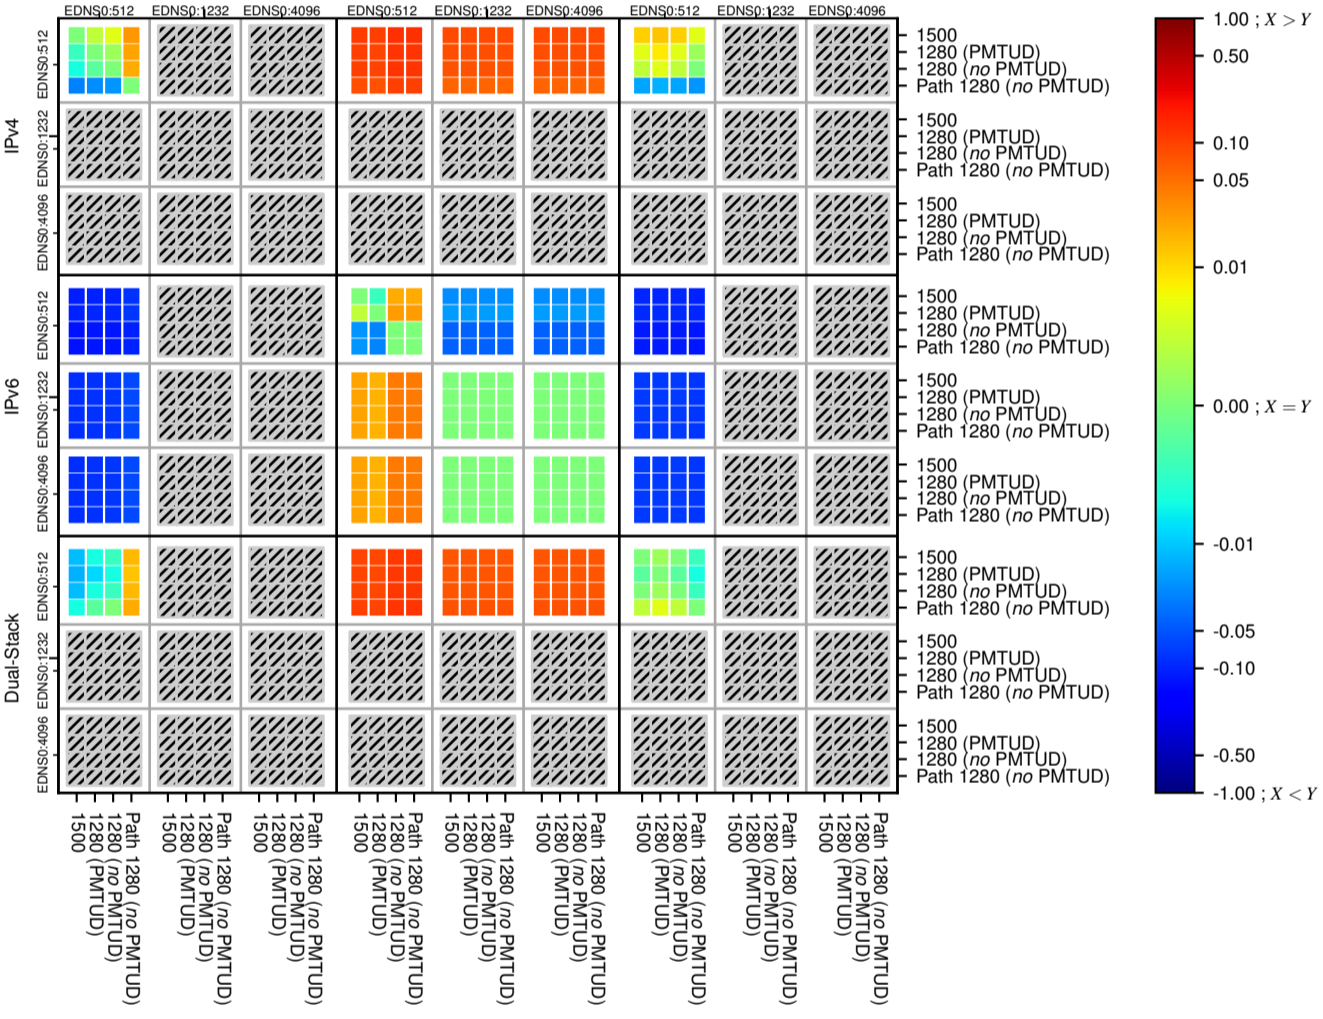

All Zones without DNSSEC for '.se'

All Zones with DNSSEC for '.se'

All Zones for '.se'