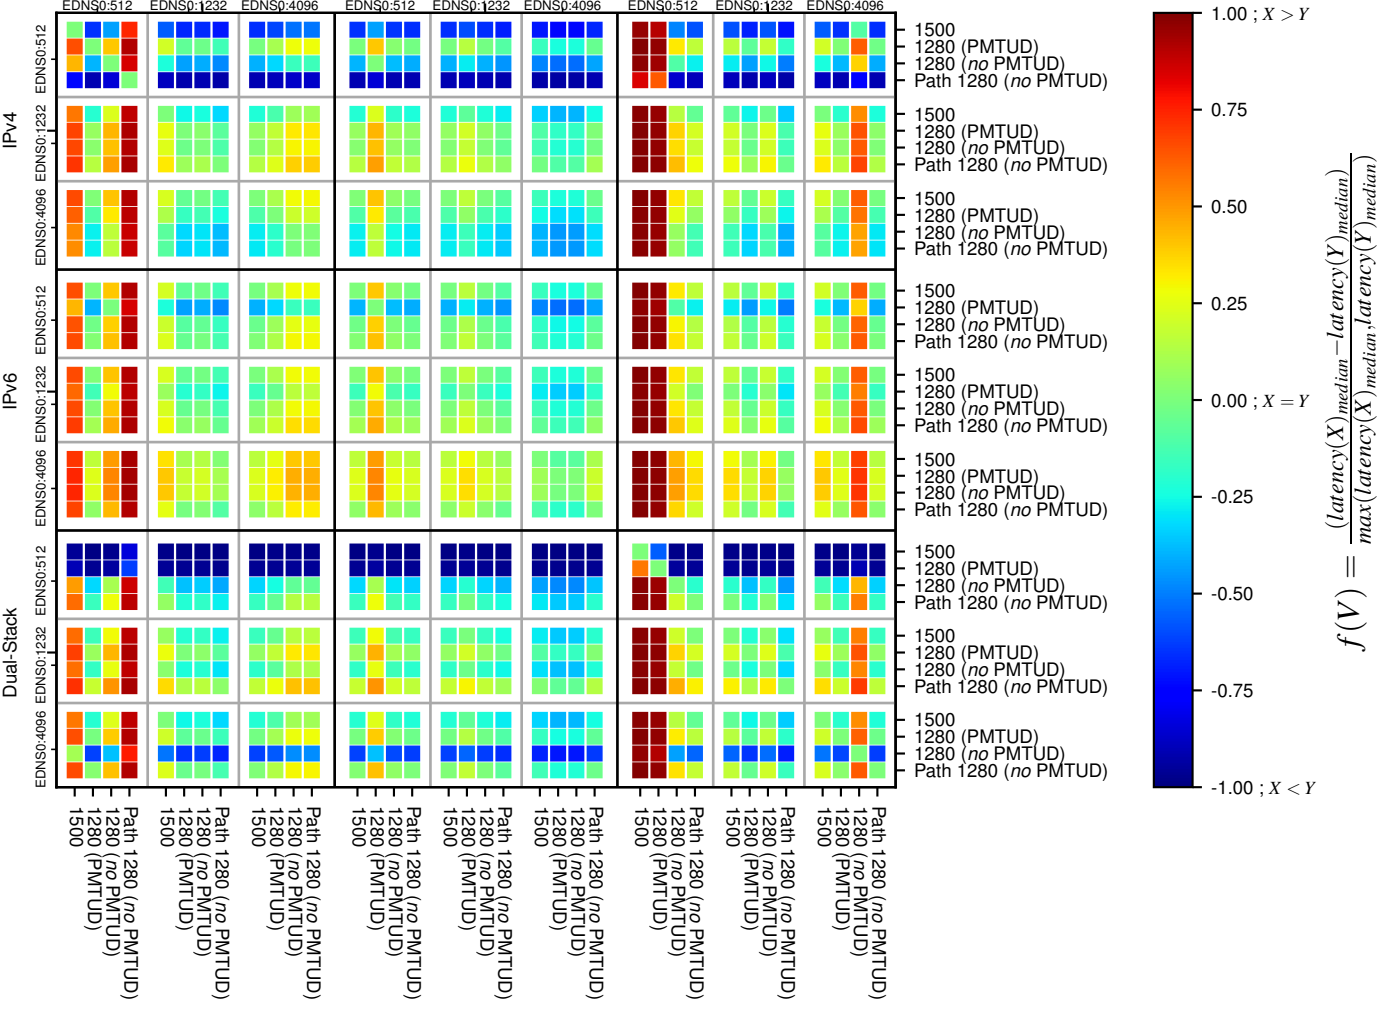

All Zones without DNSSEC returning NOERROR for '.de'

All Zones with DNSSEC returning NOERROR for '.de'

All Zones returning NOERROR for '.de'