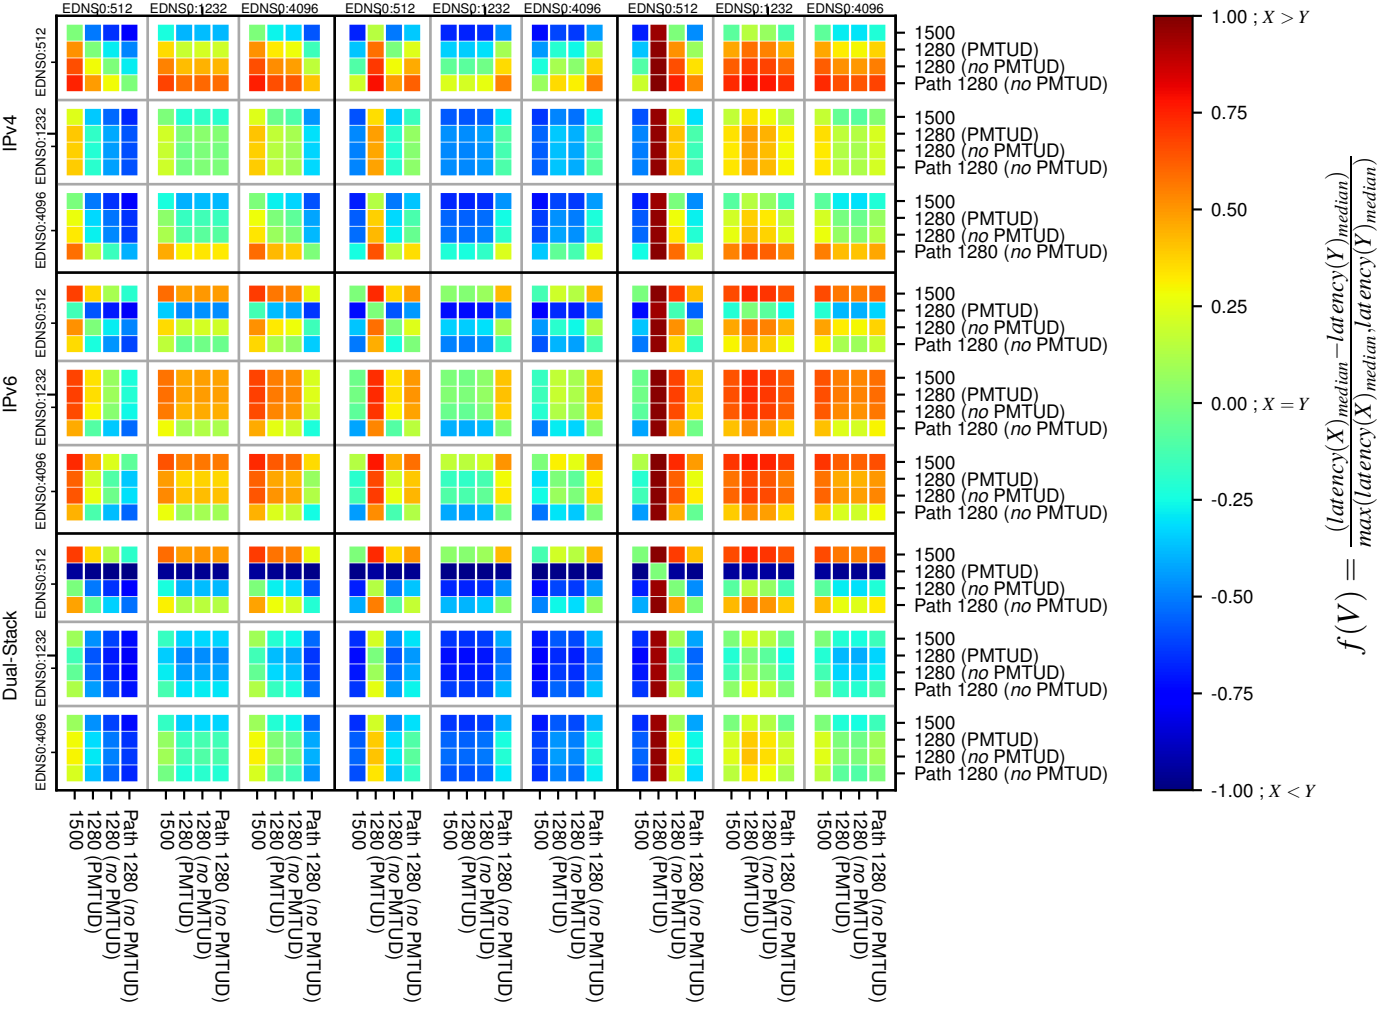

### All Zones without DNSSEC returning NOERROR for '.nl'

### All Zones with DNSSEC returning NOERROR for '.nl'