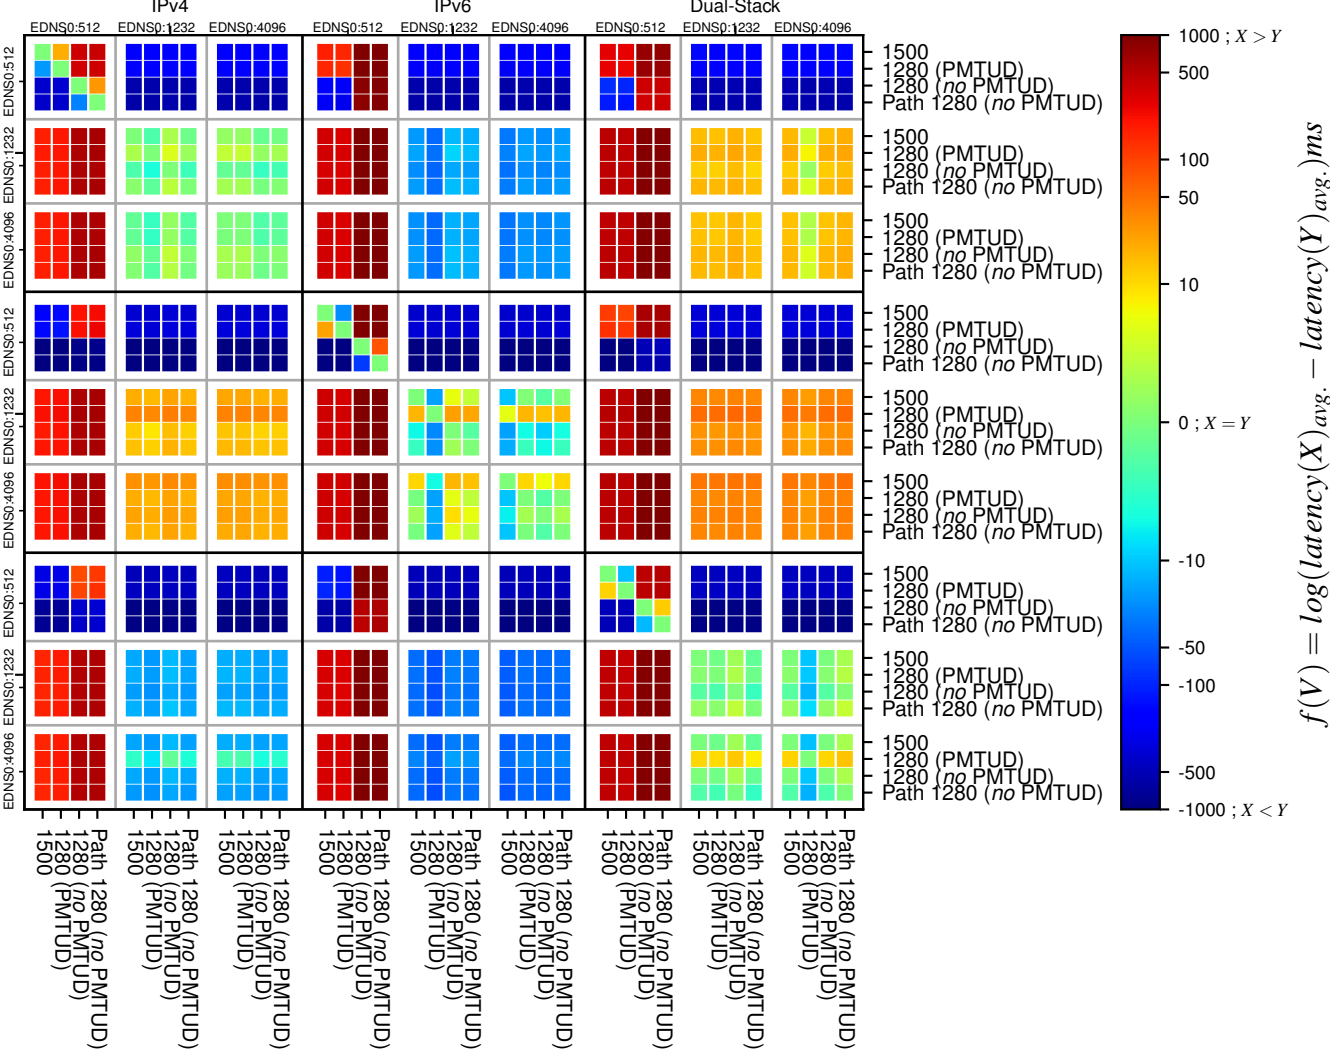

All Zones without DNSSEC returning NOERROR for '.com'

All Zones with DNSSEC returning NOERROR for '.com'

All Zones returning NOERROR for '.com'