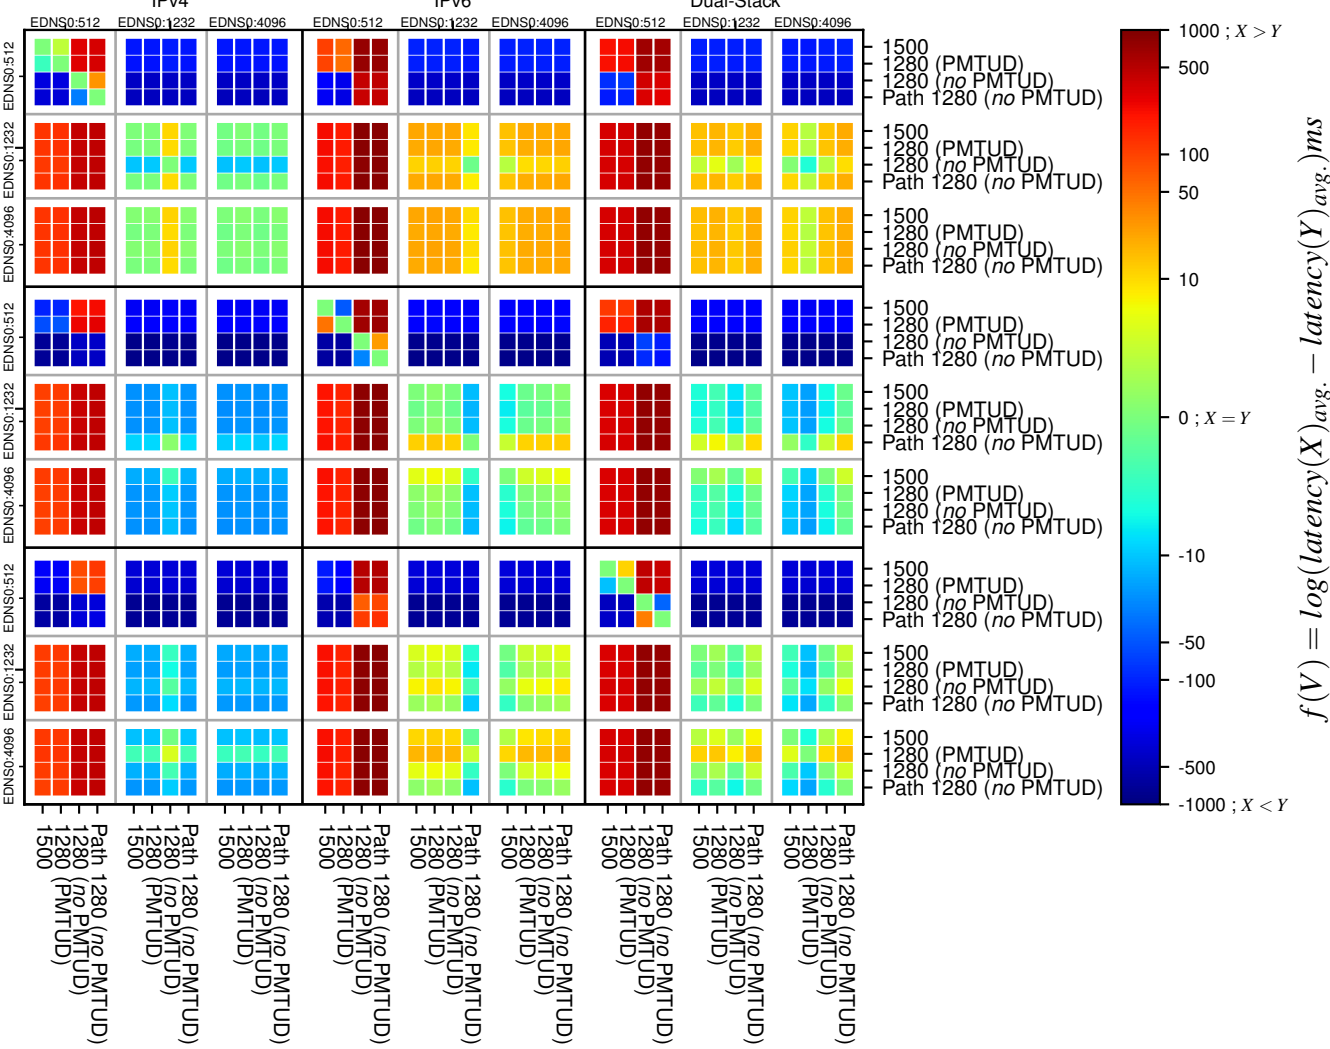

All Zones without DNSSEC returning NOERROR for '.com'

All Zones with DNSSEC returning NOERROR for '.com'

All Zones returning NOERROR for '.com'