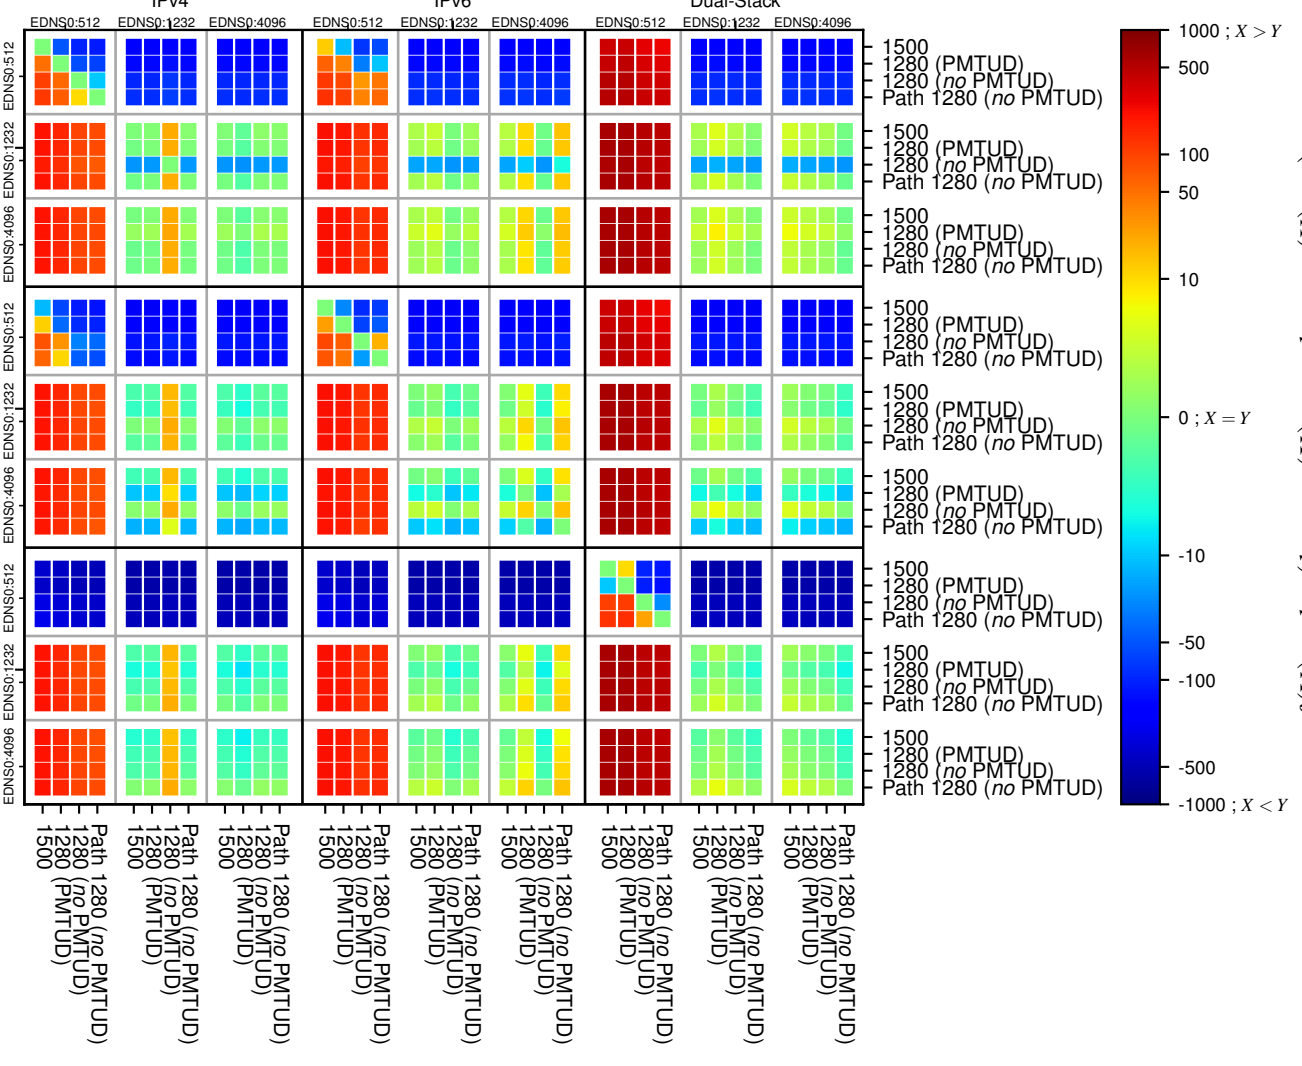

All Zones without DNSSEC returning NOERROR for '.de'

All Zones with DNSSEC returning NOERROR for '.de'

All Zones returning NOERROR for '.de'