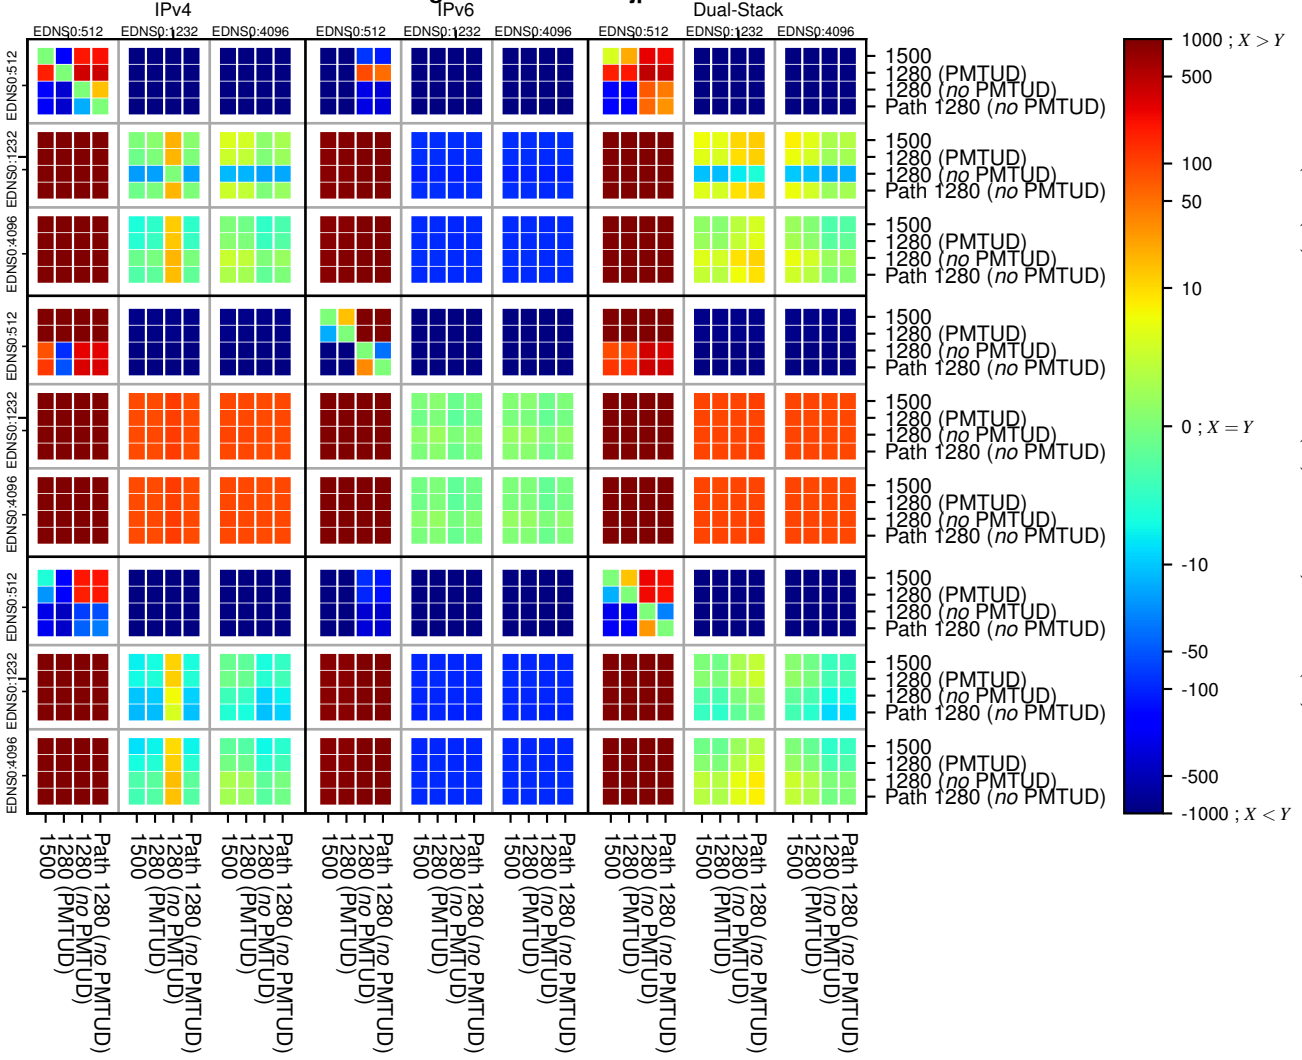

### All Zones without DNSSEC returning NOERROR for '.jp'

### All Zones with DNSSEC returning NOERROR for '.jp'