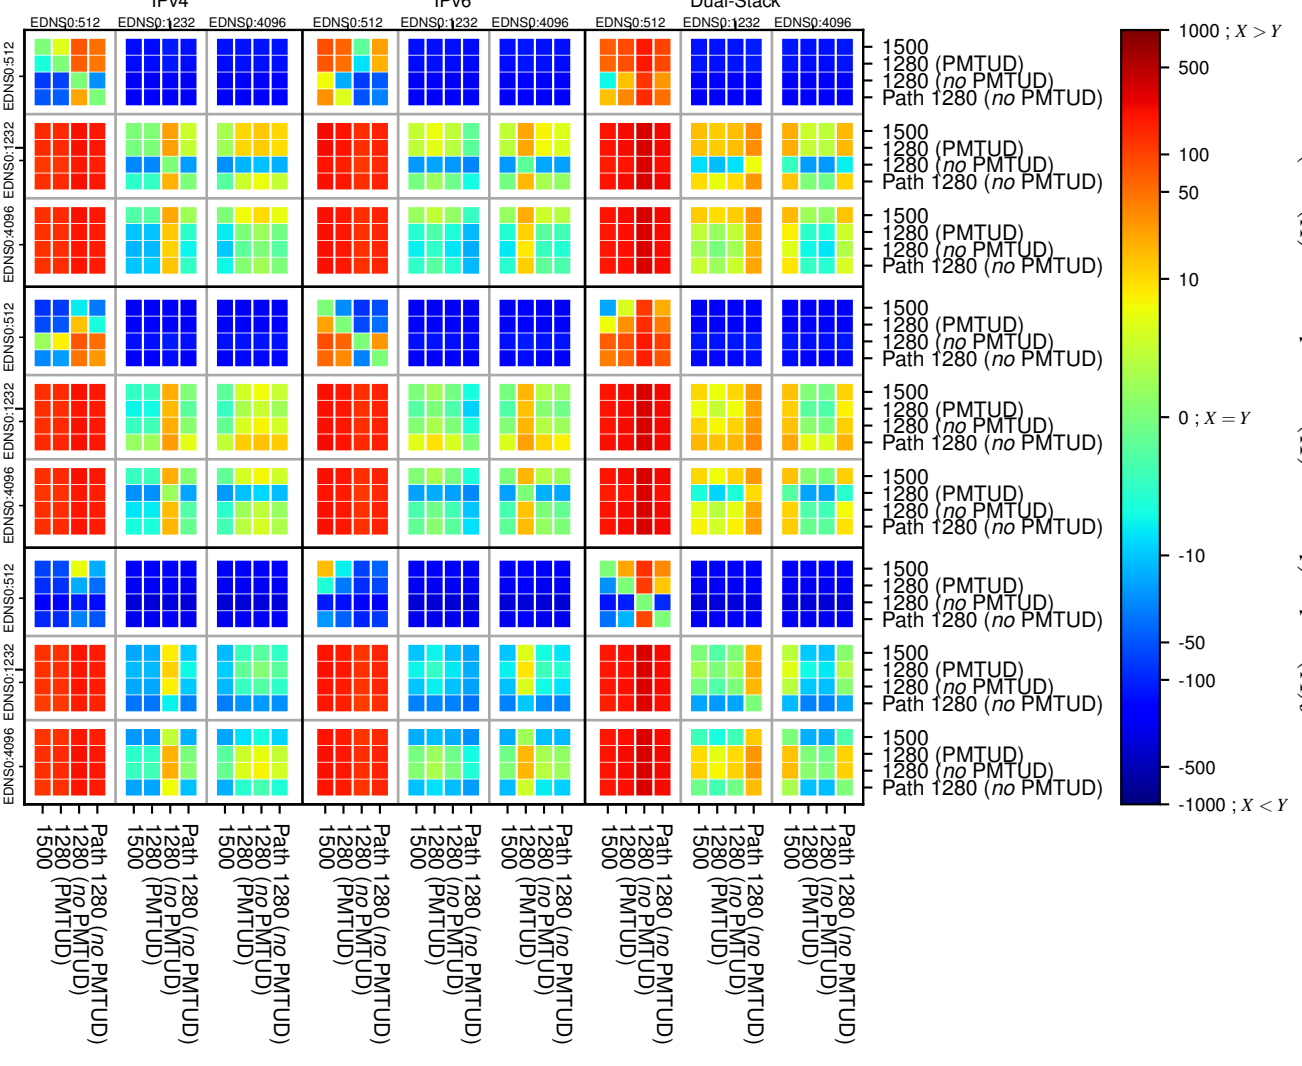

All Zones without DNSSEC returning NOERROR for '.se'

All Zones with DNSSEC returning NOERROR for '.se'

All Zones returning NOERROR for '.se'