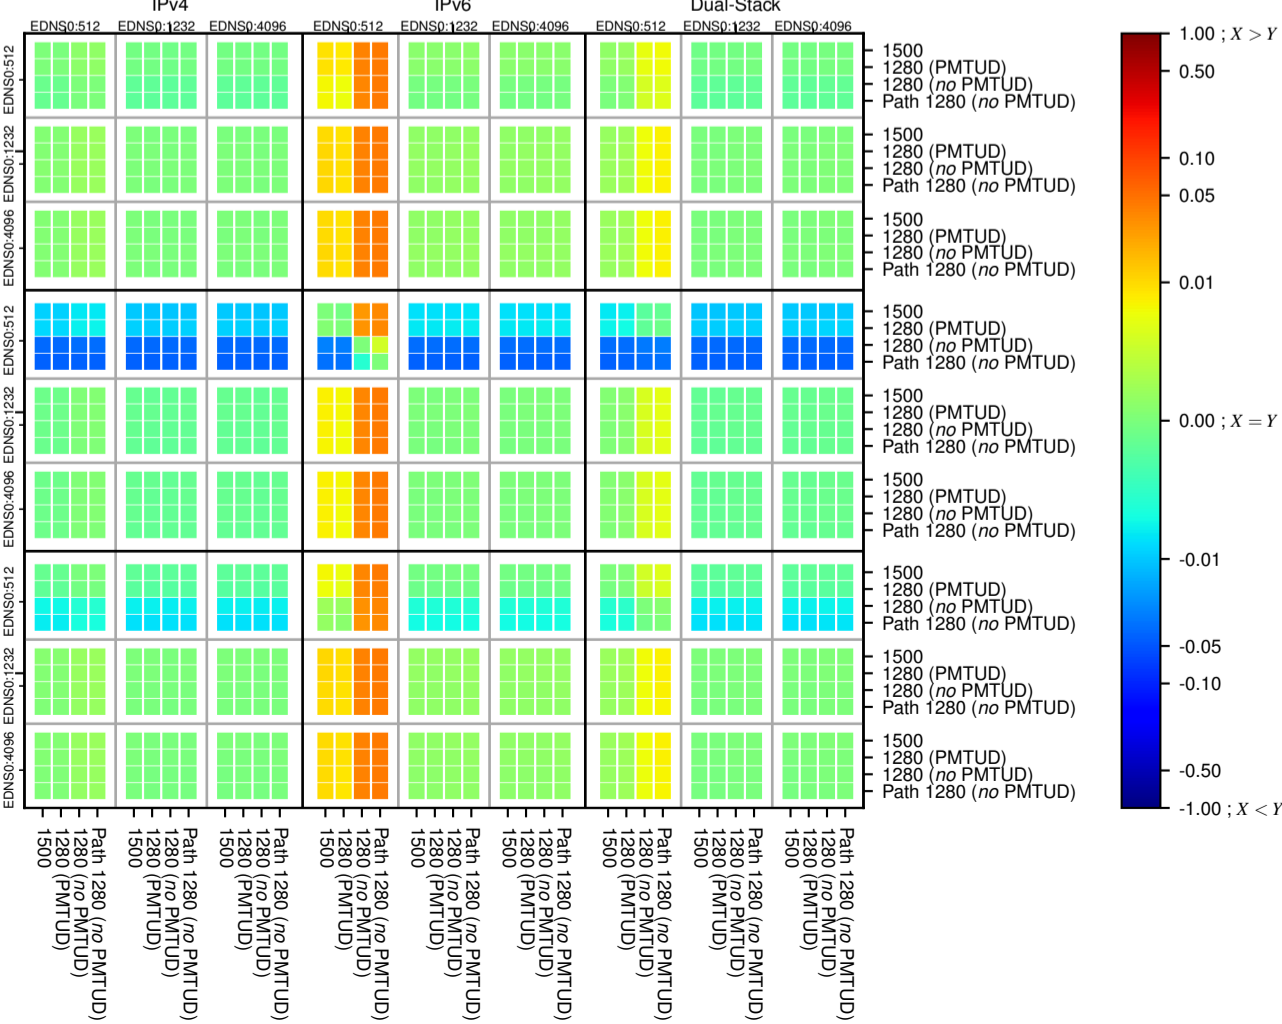

All Zones without DNSSEC for '.com'

$$f(V) = |(\overline{X_{TIMEOUT}} | \% - \overline{SERVFAIL}) - ((\overline{Y_{TIMEOUT}} | \% - \overline{SERVFAIL}))|$$

All Zones with DNSSEC for '.com'

$$f(V) = |(\overline{X_{TIMEOUT}} | \% - \overline{SERVFAIL}) - ((\overline{Y_{TIMEOUT}} | \% - \overline{SERVFAIL}))|$$

All Zones for '.com'

$$f(V) = |(\overline{X_{TIMEOUT}} | \% - \overline{SERVFAIL}) - ((\overline{Y_{TIMEOUT}} | \% - \overline{SERVFAIL}))|$$