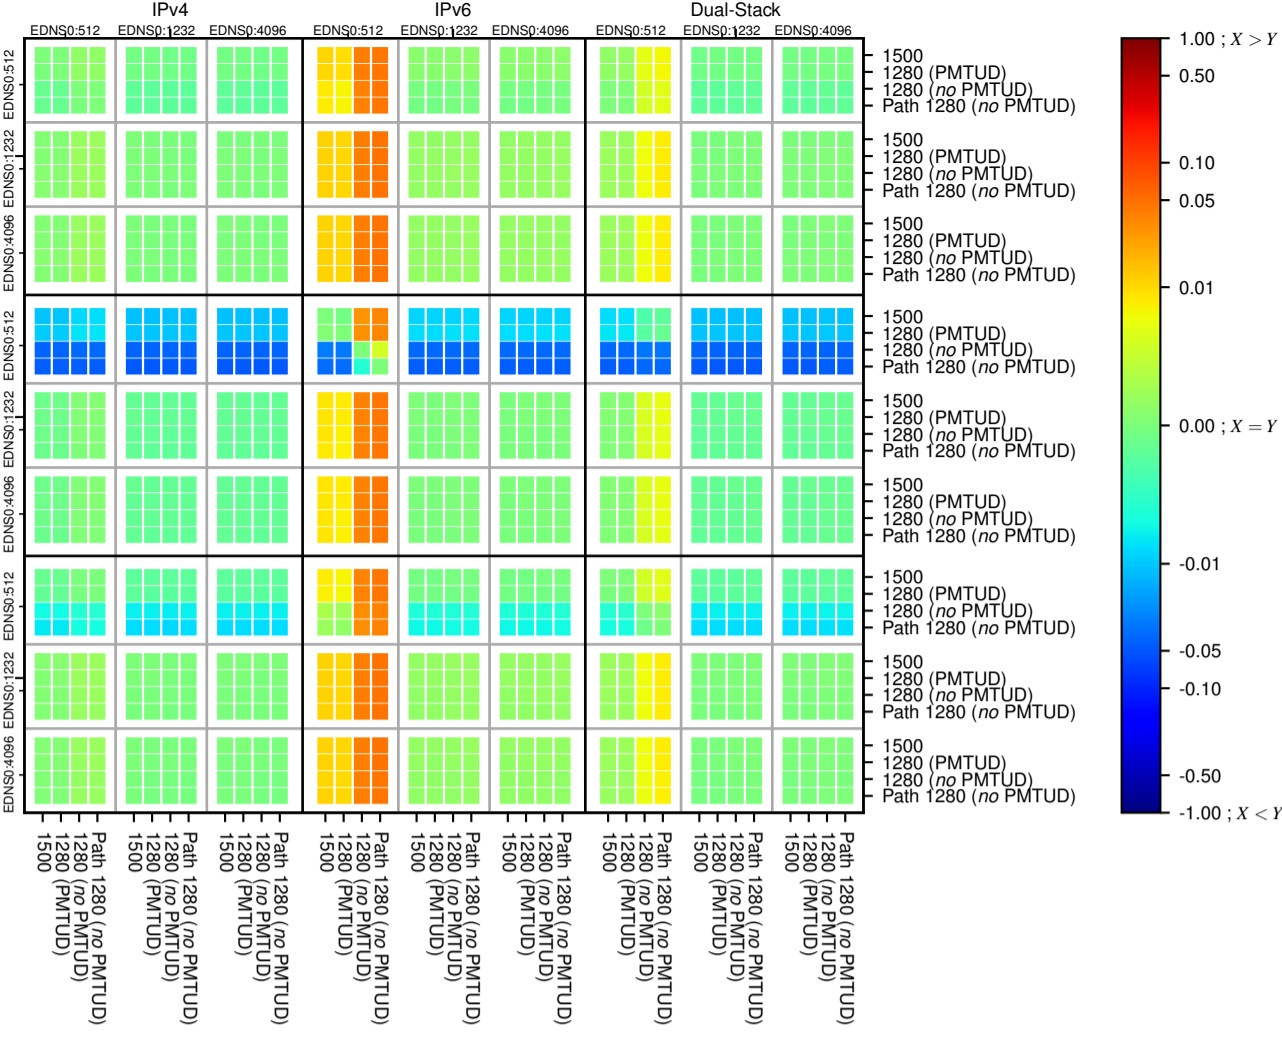

All Zones without DNSSEC for '.com'

$$f(V) = |(\overline{X_{TIMEOUT}} | \% - \overline{SERVFAIL}) - ((\overline{Y_{TIMEOUT}} | \% - \overline{SERVFAIL}))|$$

All Zones with DNSSEC for '.com'

$$f(V) = |(\overline{X_{TIMEOUT}} | \% - \overline{SERVFAIL}) - ((\overline{Y_{TIMEOUT}} | \% - \overline{SERVFAIL}))|$$

All Zones for '.com'

$$f(V) = |(\overline{X_{TIMEOUT}} | \% - \overline{SERVFAIL}) - ((\overline{Y_{TIMEOUT}} | \% - \overline{SERVFAIL}))|$$