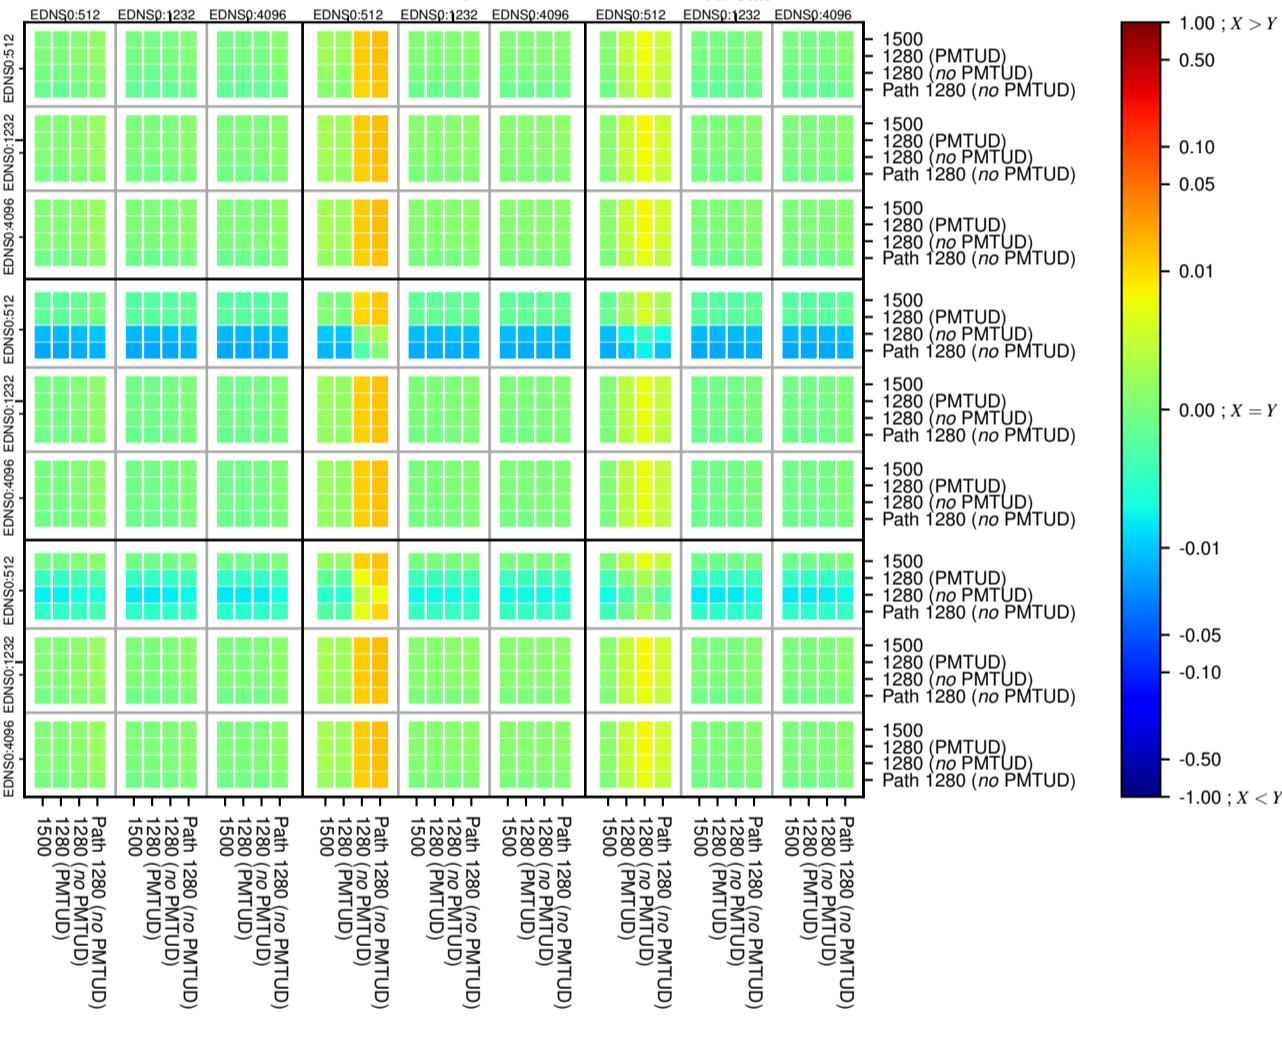

All Zones without DNSSEC for '.com'

$$f(V) = |(\overline{X_{TIMEOUT}} | \% - \overline{SERVFAIL}) - ((\overline{Y_{TIMEOUT}} | \% - \overline{SERVFAIL}))|$$

All Zones with DNSSEC for '.com'

$$f(V) = |(\overline{X_{TIMEOUT}} | \% - \overline{SERVFAIL}) - ((\overline{Y_{TIMEOUT}} | \% - \overline{SERVFAIL}))|$$

All Zones for '.com'

$$f(V) = |(\overline{X_{TIMEOUT}} | \% - \overline{SERVFAIL}) - ((\overline{Y_{TIMEOUT}} | \% - \overline{SERVFAIL}))|$$