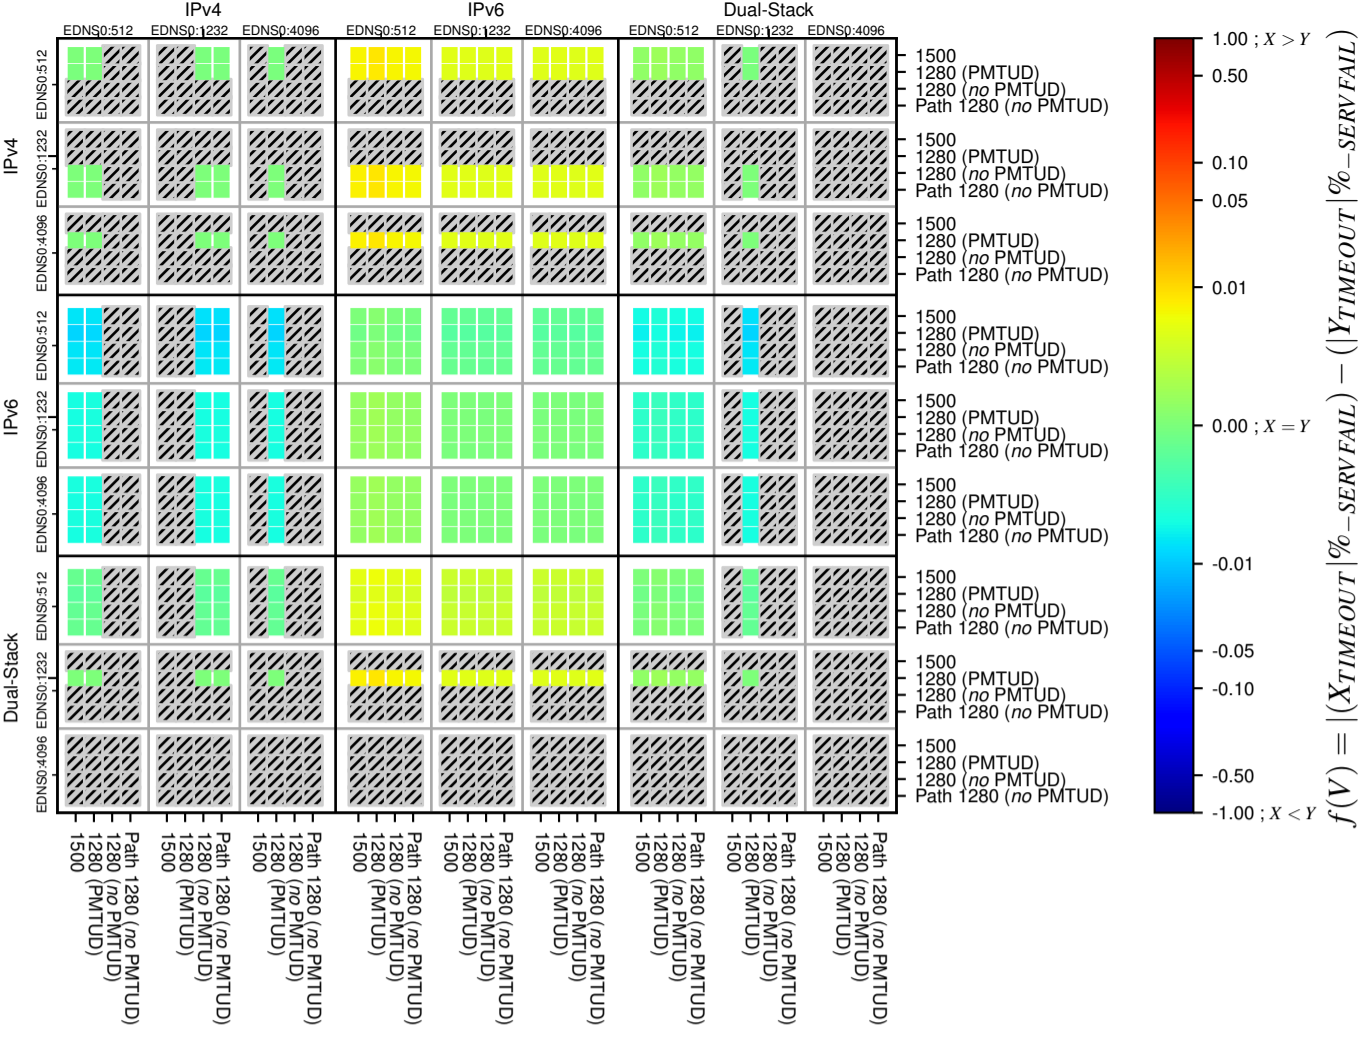

All Zones without DNSSEC for '.de'

All Zones with DNSSEC for '.de'

All Zones for '.de'