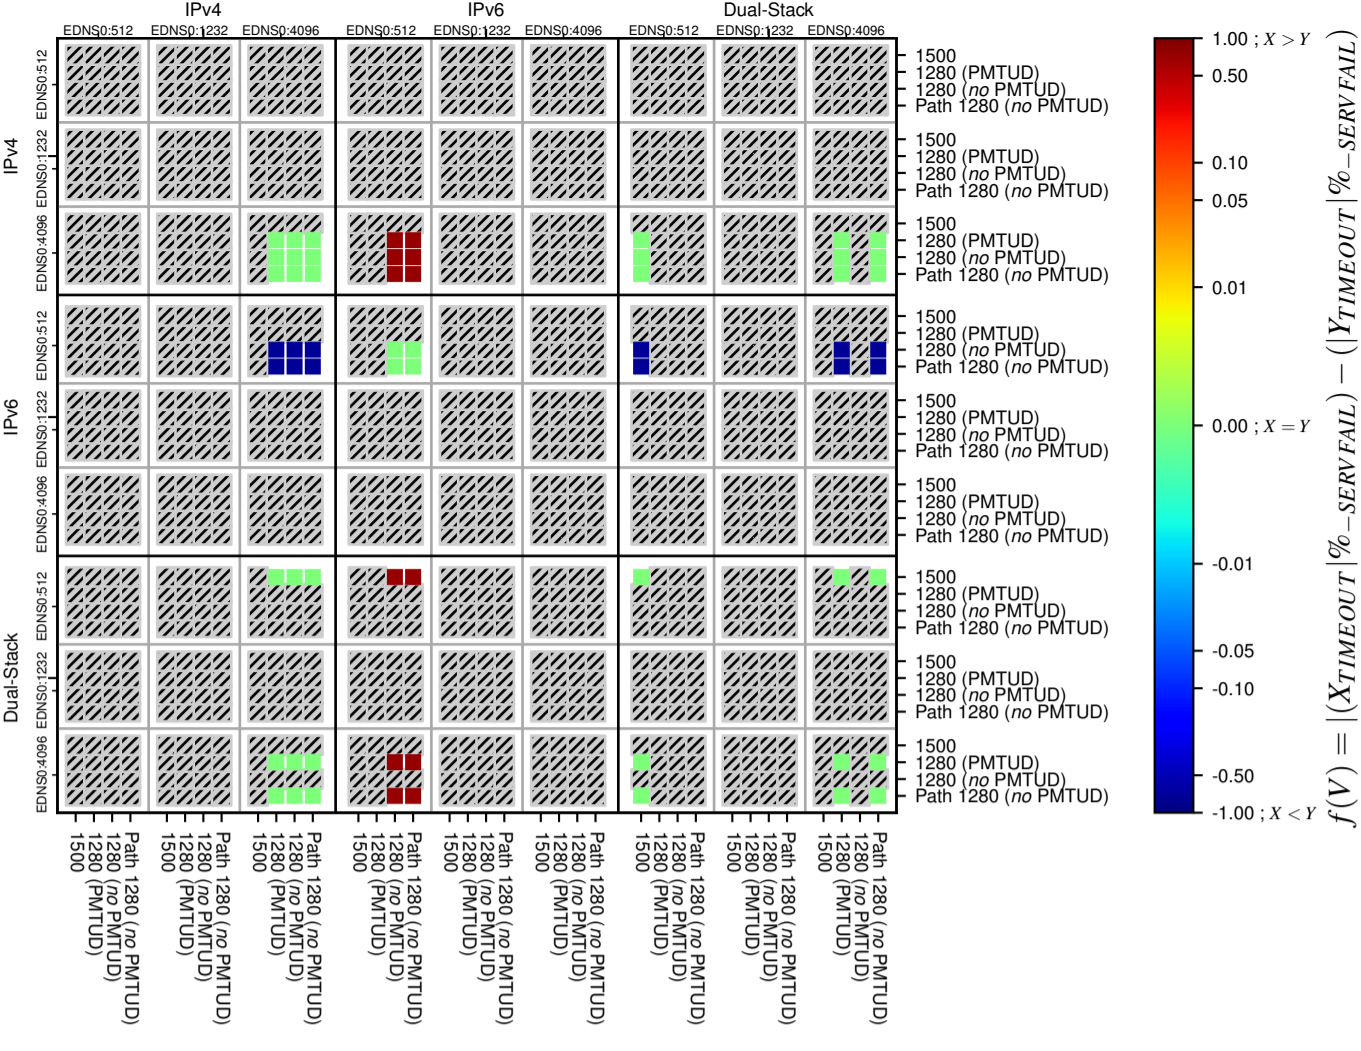

### All Zones without DNSSEC for '.mil'

### All Zones for '.mil'

$$f(V) = |(X_{TIMEOUT} | \% - SERVFAIL) - (Y_{TIMEOUT} | \% - SERVFAIL)|$$

$$f(V) = |(X_{TIMEOUT} | \% - SERVFAIL) - (Y_{TIMEOUT} | \% - SERVFAIL)|$$

$$f(V) = |(X_{TIMEOUT} | \% - SERVFAIL) - (Y_{TIMEOUT} | \% - SERVFAIL)|$$