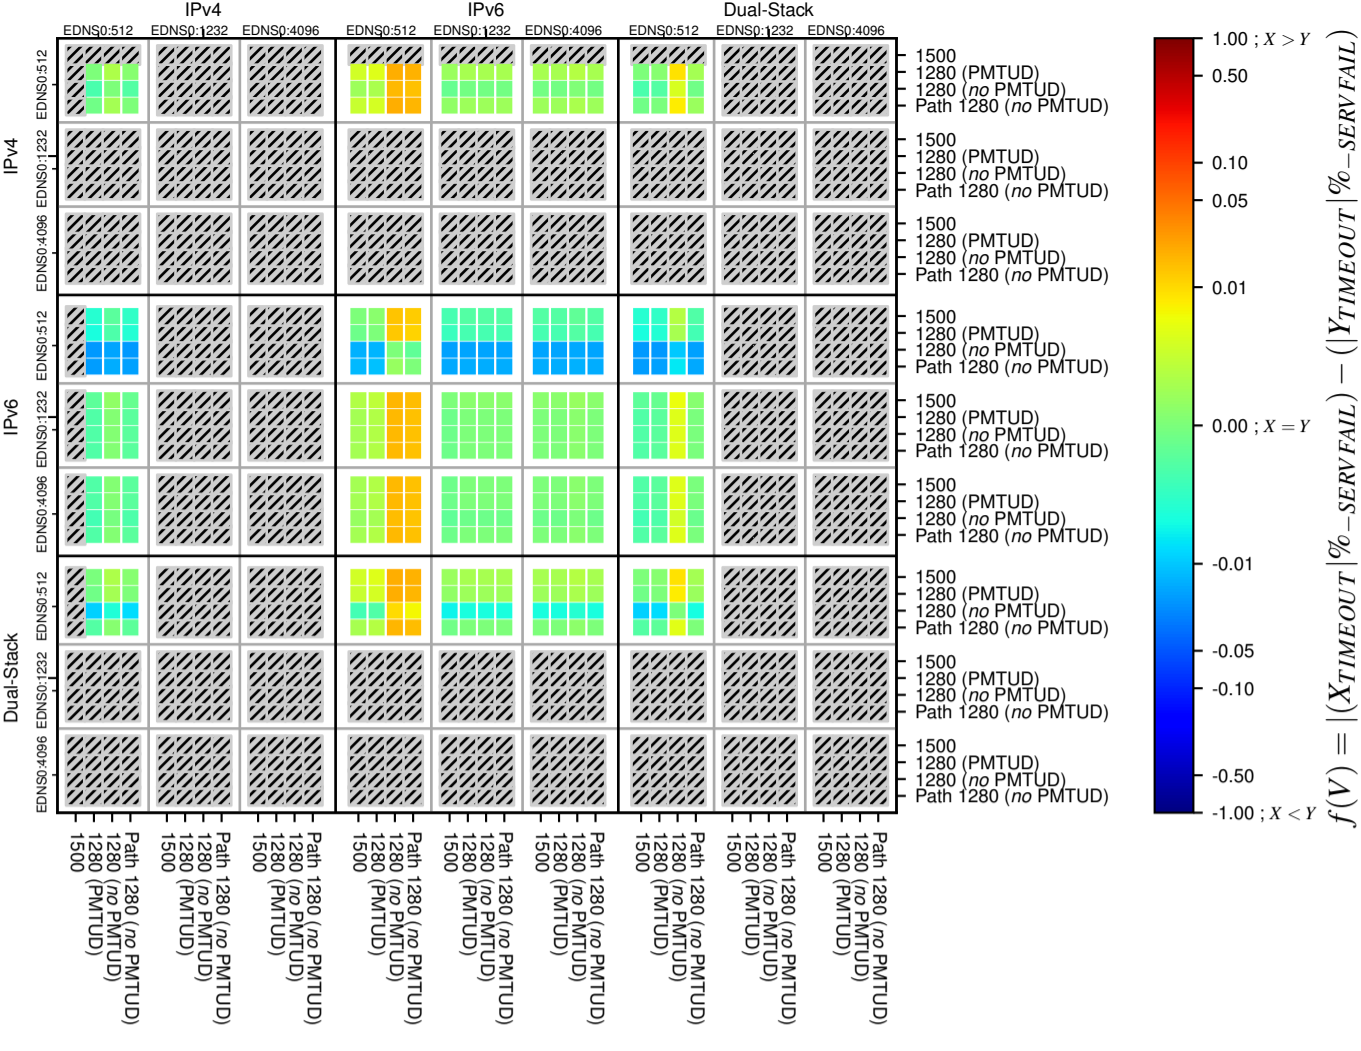

All Zones without DNSSEC for '.se'

All Zones with DNSSEC for '.se'

All Zones for '.se'