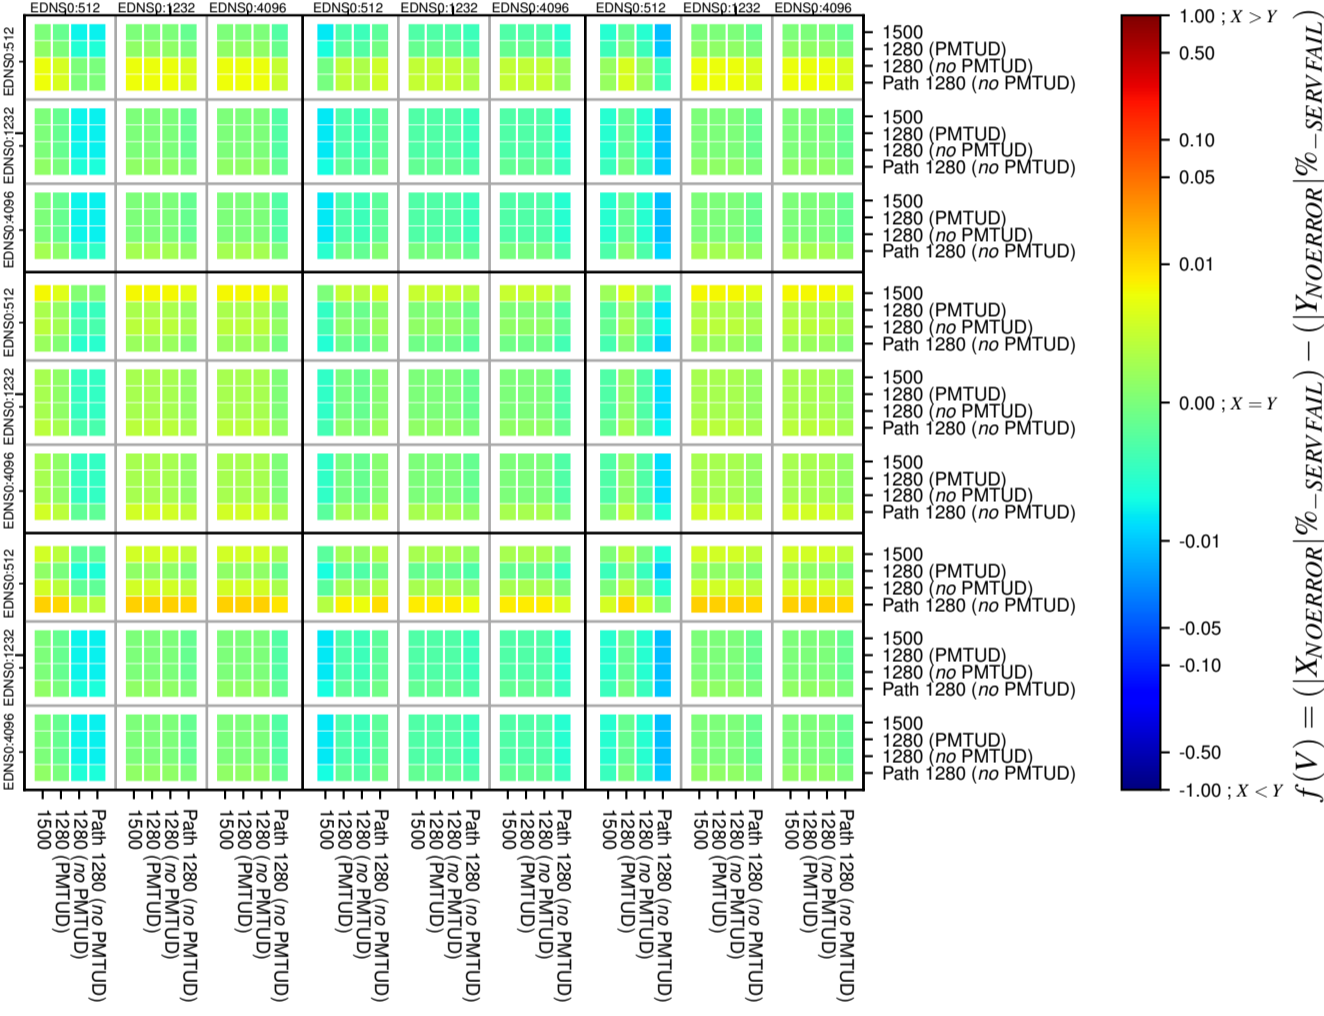

All Zones with DNSSEC for '.de'