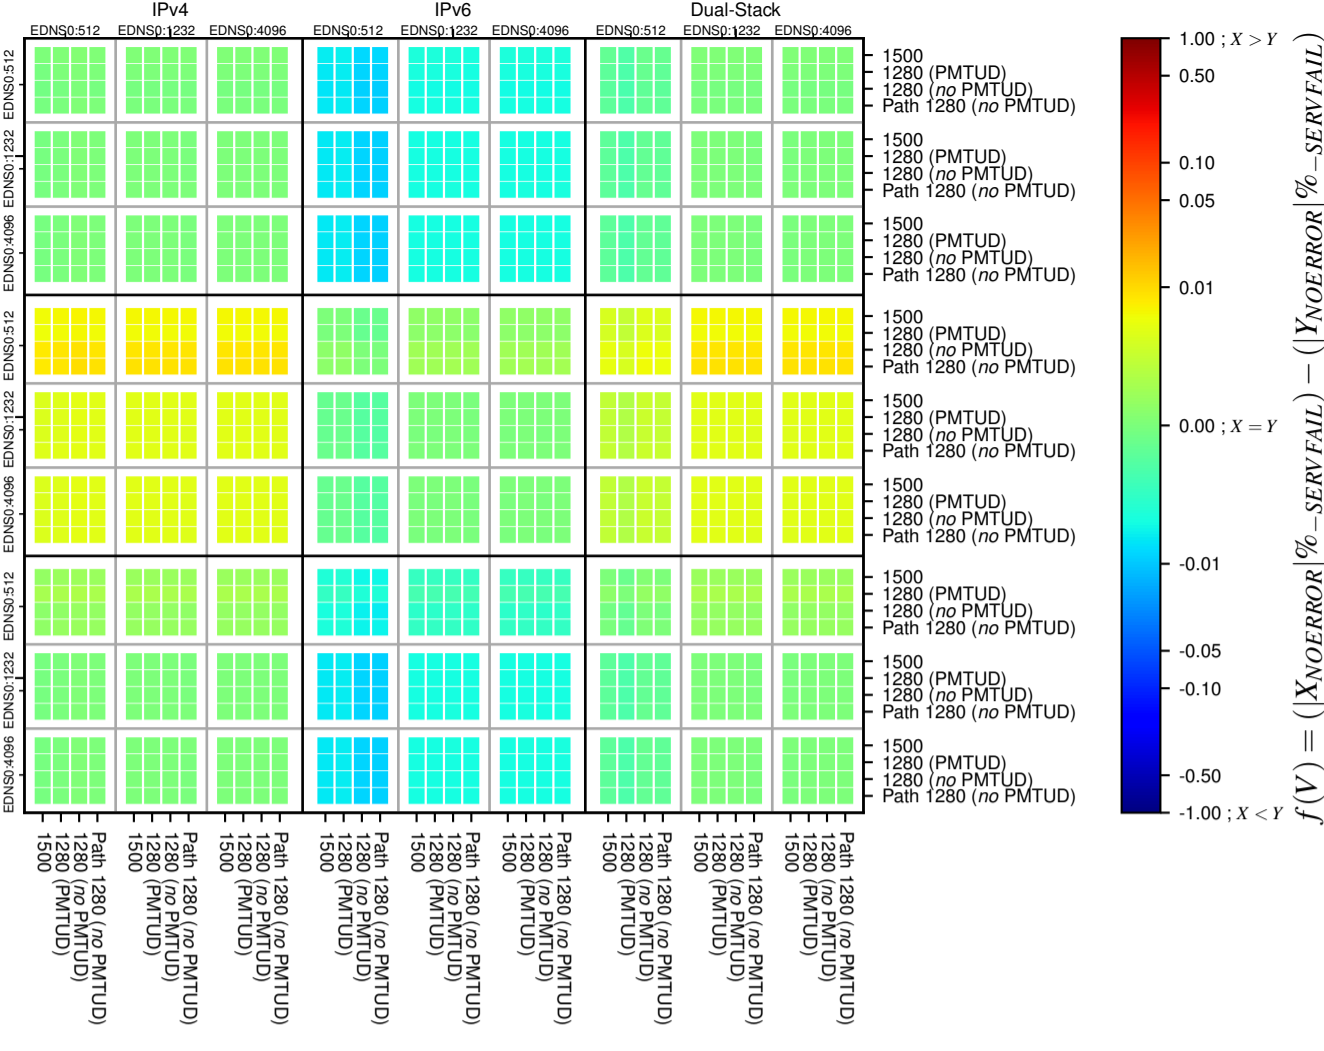

### All Zones without DNSSEC for '.de'