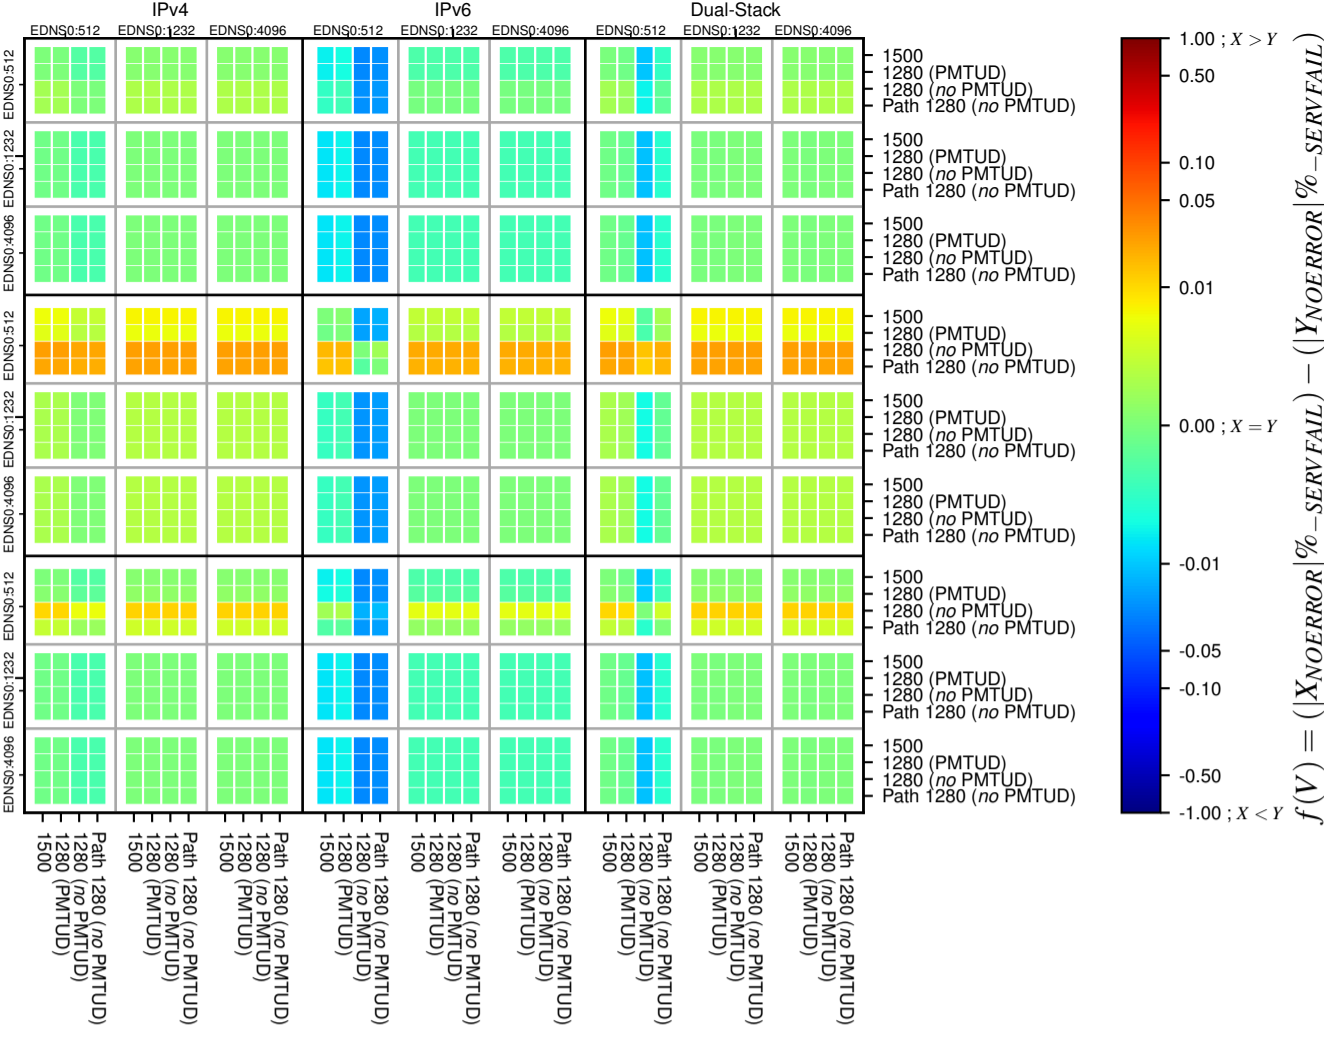

All Zones without DNSSEC for '.se'

All Zones with DNSSEC for '.se'

All Zones for '.se'