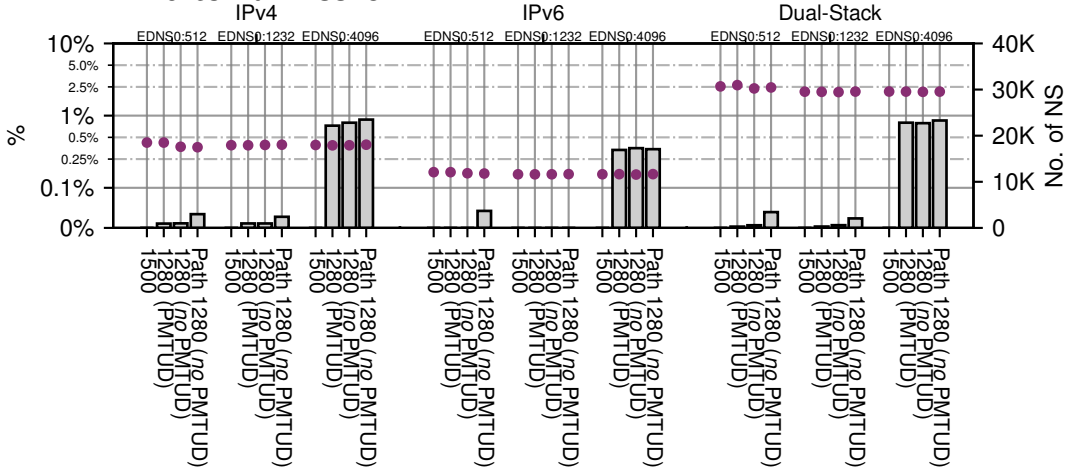

UDP packet too big

All Zones with DNSSEC