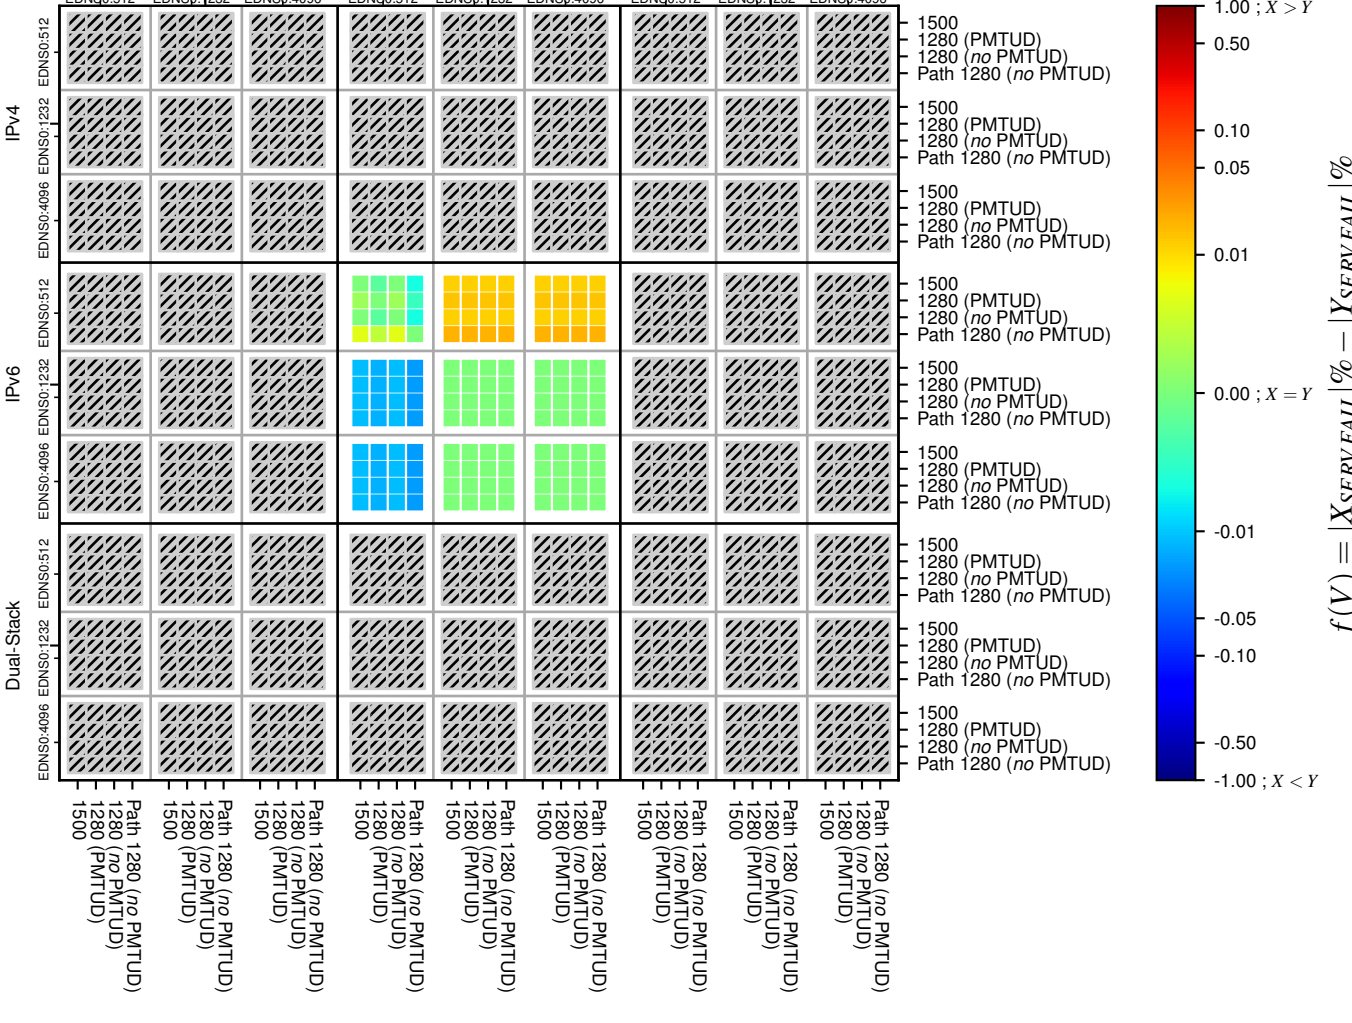

All Zones without DNSSEC for '.jp'

All Zones with DNSSEC for '.jp'

All Zones for '.jp'

$$f(V) = |X_{SERVFAIL}| \% - |Y_{SERVFAIL}| \%$$

$$f(V) = |X_{SERVFAIL}| \% - |Y_{SERVFAIL}| \%$$

$$f(V) = |X_{SERVFAIL}| \% - |Y_{SERVFAIL}| \%$$