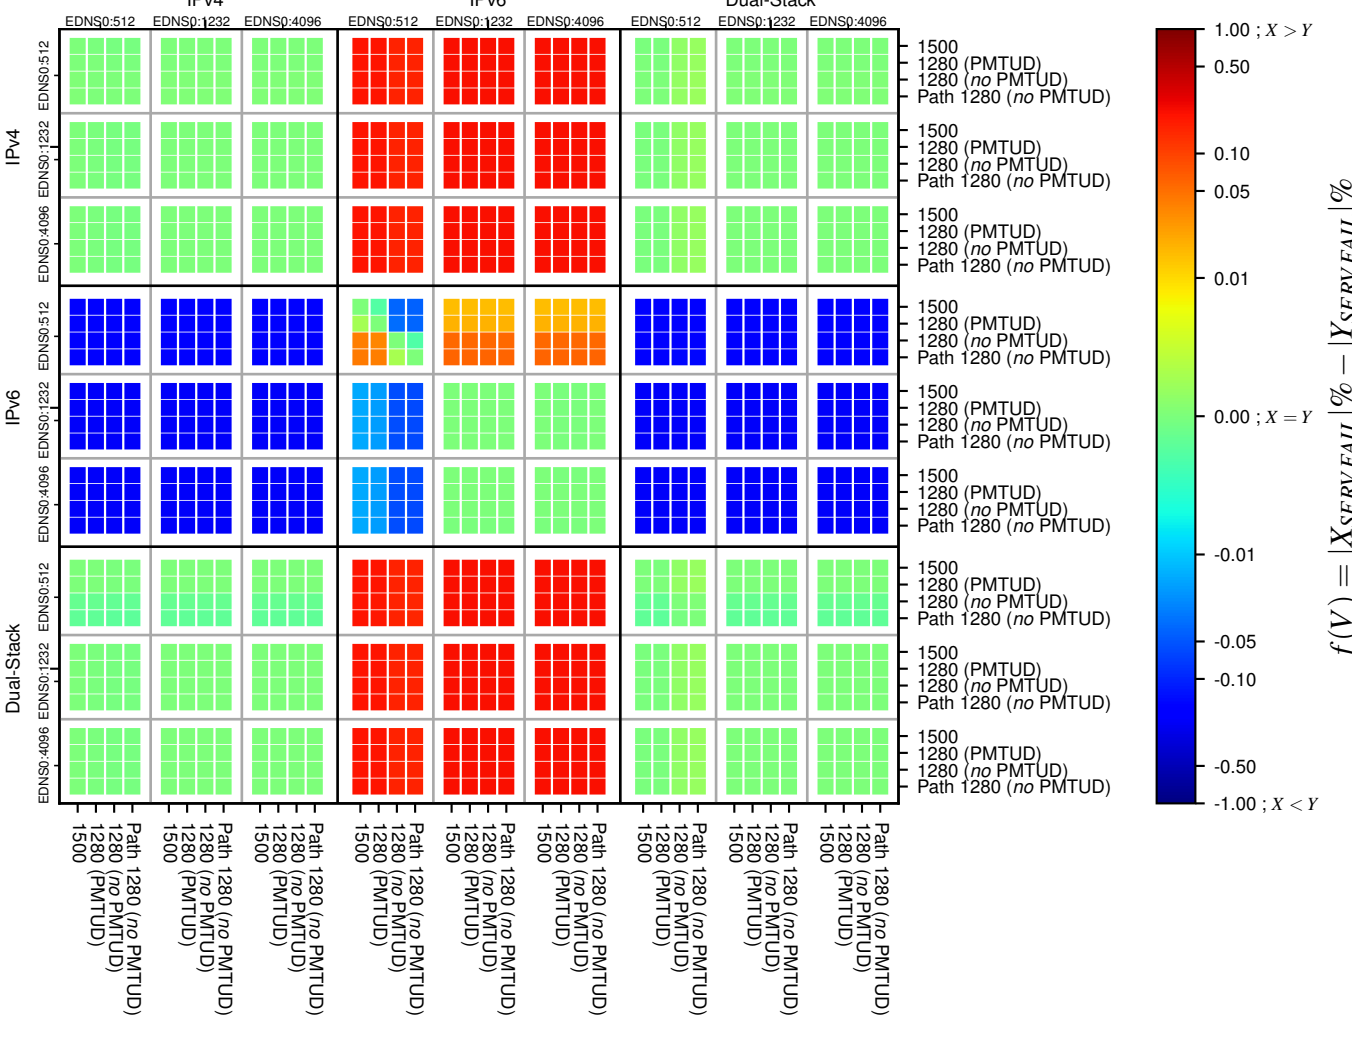

All Zones without DNSSEC for '.jp'

All Zones with DNSSEC for '.jp'

All Zones for '.jp'

$$f(V) = |X_{SERVFAIL}| \% - |Y_{SERVFAIL}| \%$$

$$f(V) = |X_{SERVFAIL}| \% - |Y_{SERVFAIL}| \%$$

$$f(V) = |X_{SERVFAIL}| \% - |Y_{SERVFAIL}| \%$$