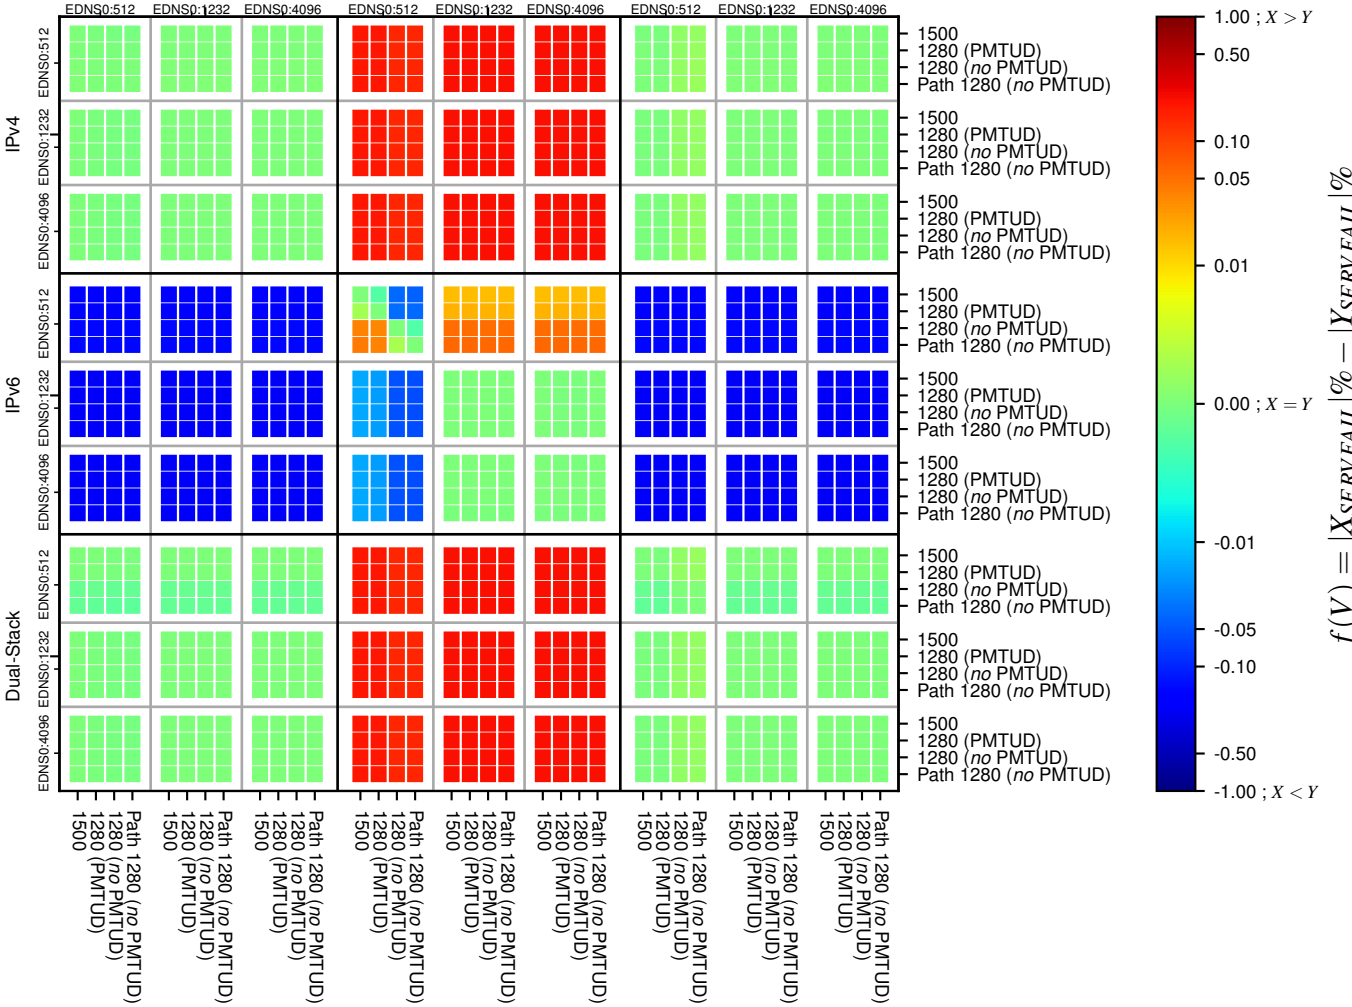

All Zones without DNSSEC for '.jp'

All Zones with DNSSEC for '.jp'

All Zones for '.jp'

$$f(V) = |X_{SERVFAIL}| \% - |Y_{SERVFAIL}| \%$$

$$f(V) = |X_{SERVFAIL}| \% - |Y_{SERVFAIL}| \%$$

$$f(V) = |X_{SERVFAIL}| \% - |Y_{SERVFAIL}| \%$$