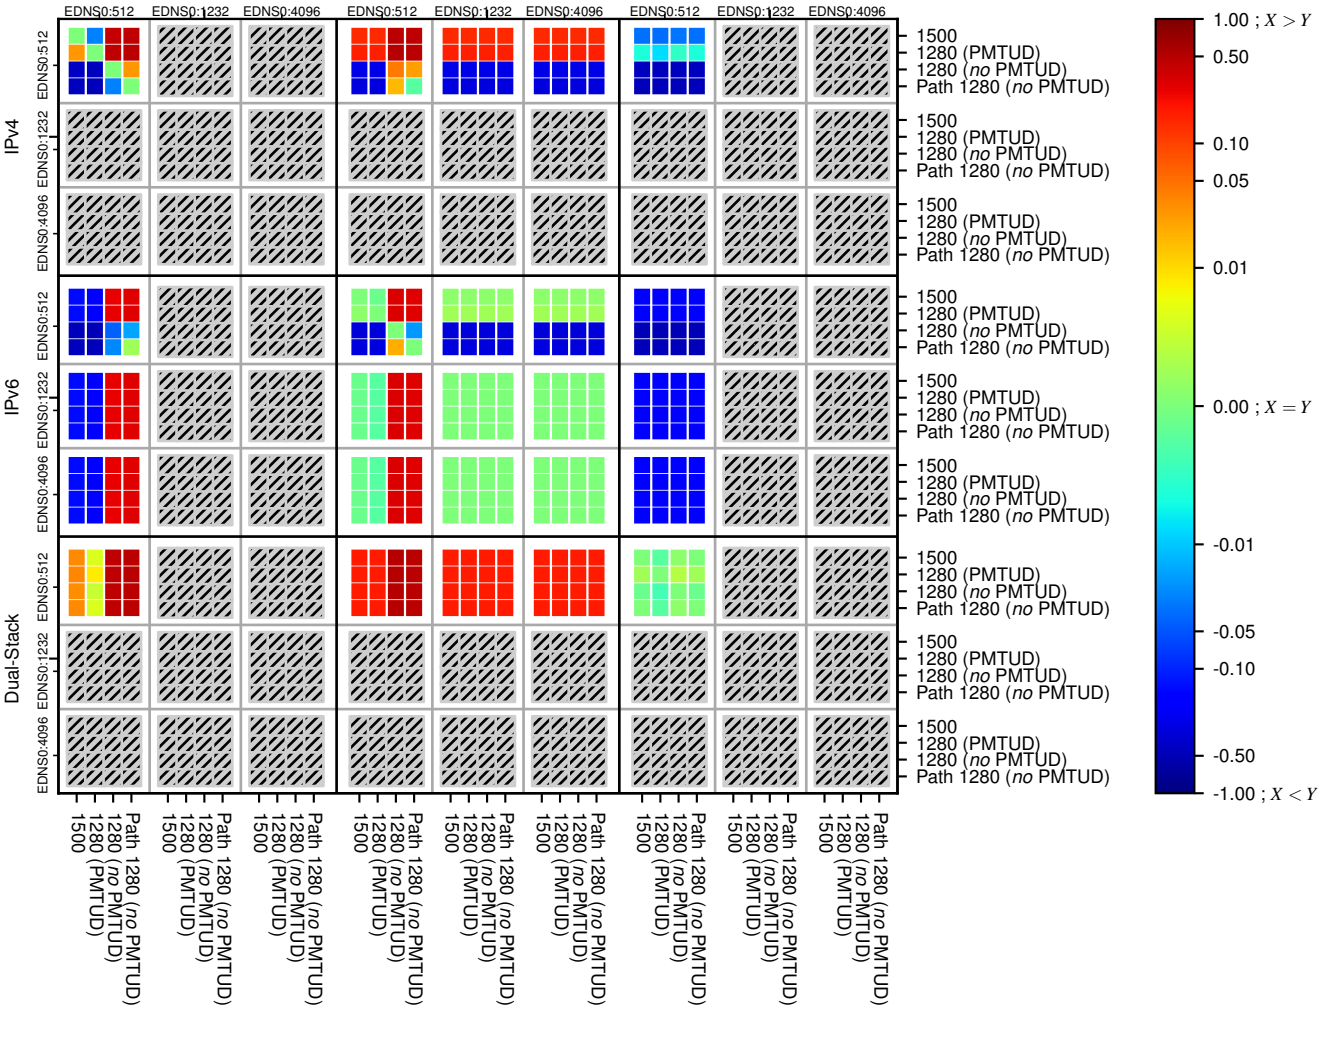

### All Zones without DNSSEC for '.ru'

### All Zones for '.ru'

$$f(V) = |X_{SERVFAIL}| \% - |Y_{SERVFAIL}| \%$$

$$f(V) = |X_{SERVFAIL}| \% - |Y_{SERVFAIL}| \%$$

$$f(V) = |X_{SERVFAIL}| \% - |Y_{SERVFAIL}| \%$$