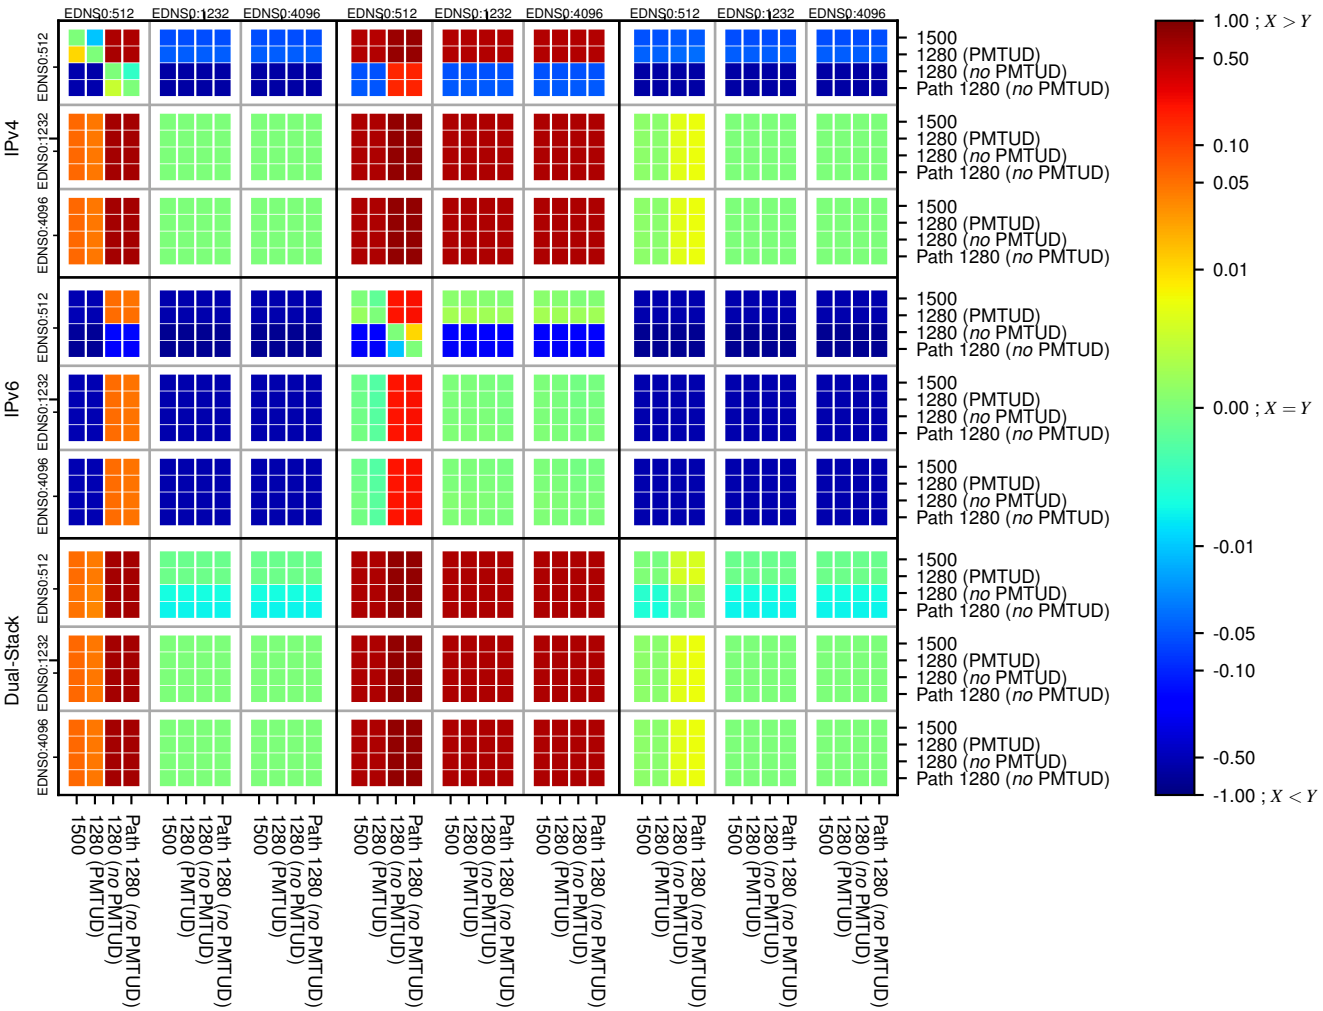

### All Zones without DNSSEC for '.ru'

### All Zones with DNSSEC for '.ru'

### All Zones for '.ru'

$$f(V) = |X_{SERVFAIL}| \% - |Y_{SERVFAIL}| \%$$

$$f(V) = |X_{SERVFAIL}| \% - |Y_{SERVFAIL}| \%$$

$$f(V) = |X_{SERVFAIL}| \% - |Y_{SERVFAIL}| \%$$