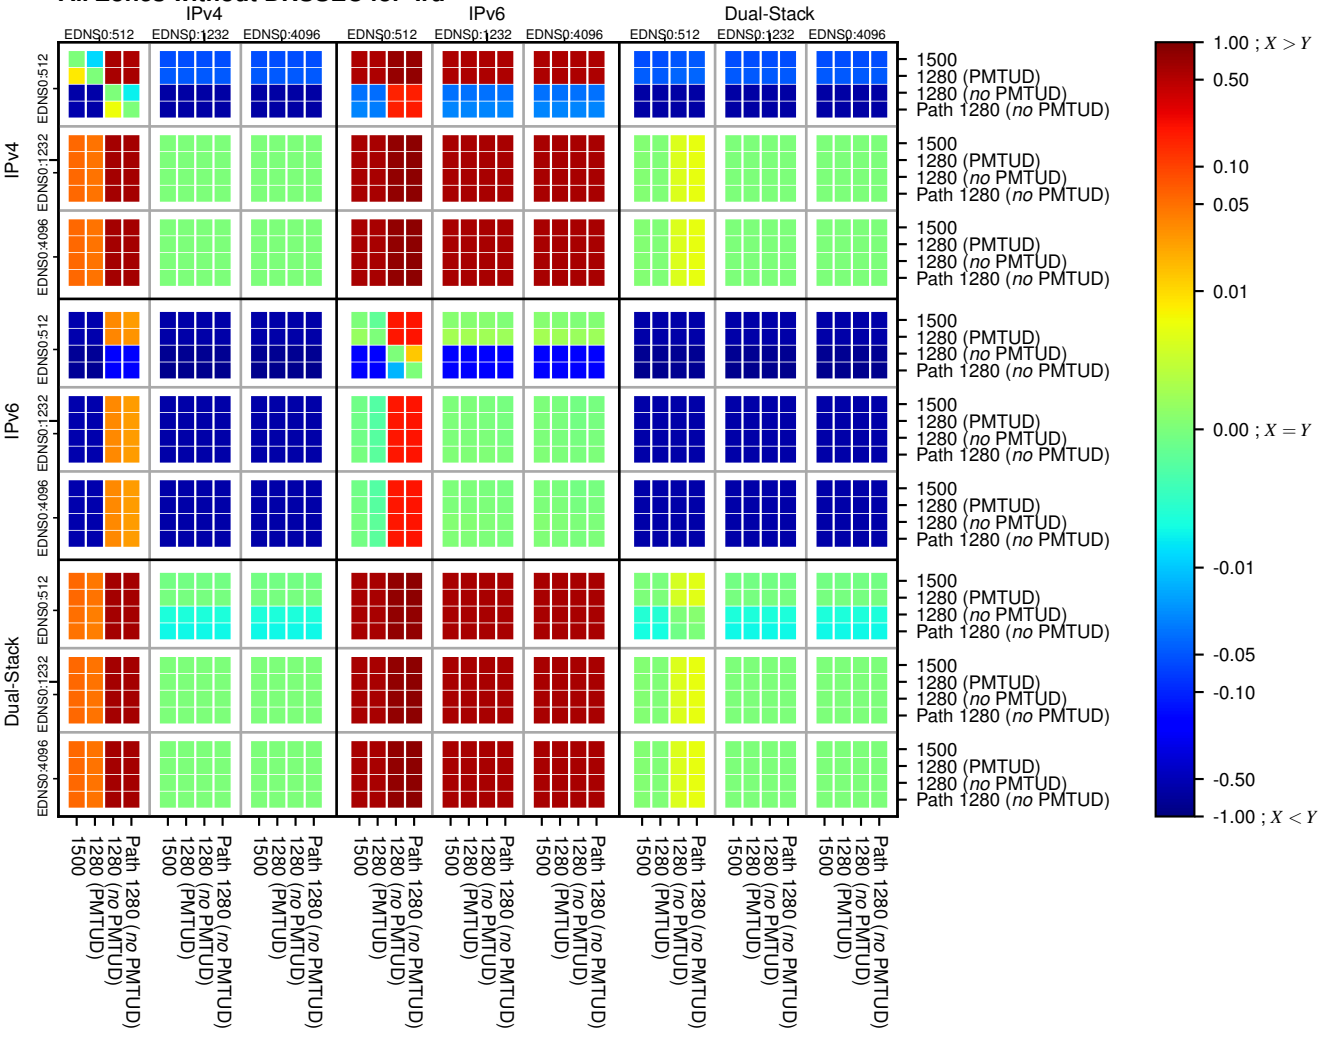

### All Zones without DNSSEC for '.ru'

### All Zones with DNSSEC for '.ru'

### All Zones for '.ru'

$$f(V) = |X_{SERVFAIL}| \% - |Y_{SERVFAIL}| \%$$

$$f(V) = |X_{SERVFAIL}| \% - |Y_{SERVFAIL}| \%$$

$$f(V) = |X_{SERVFAIL}| \% - |Y_{SERVFAIL}| \%$$