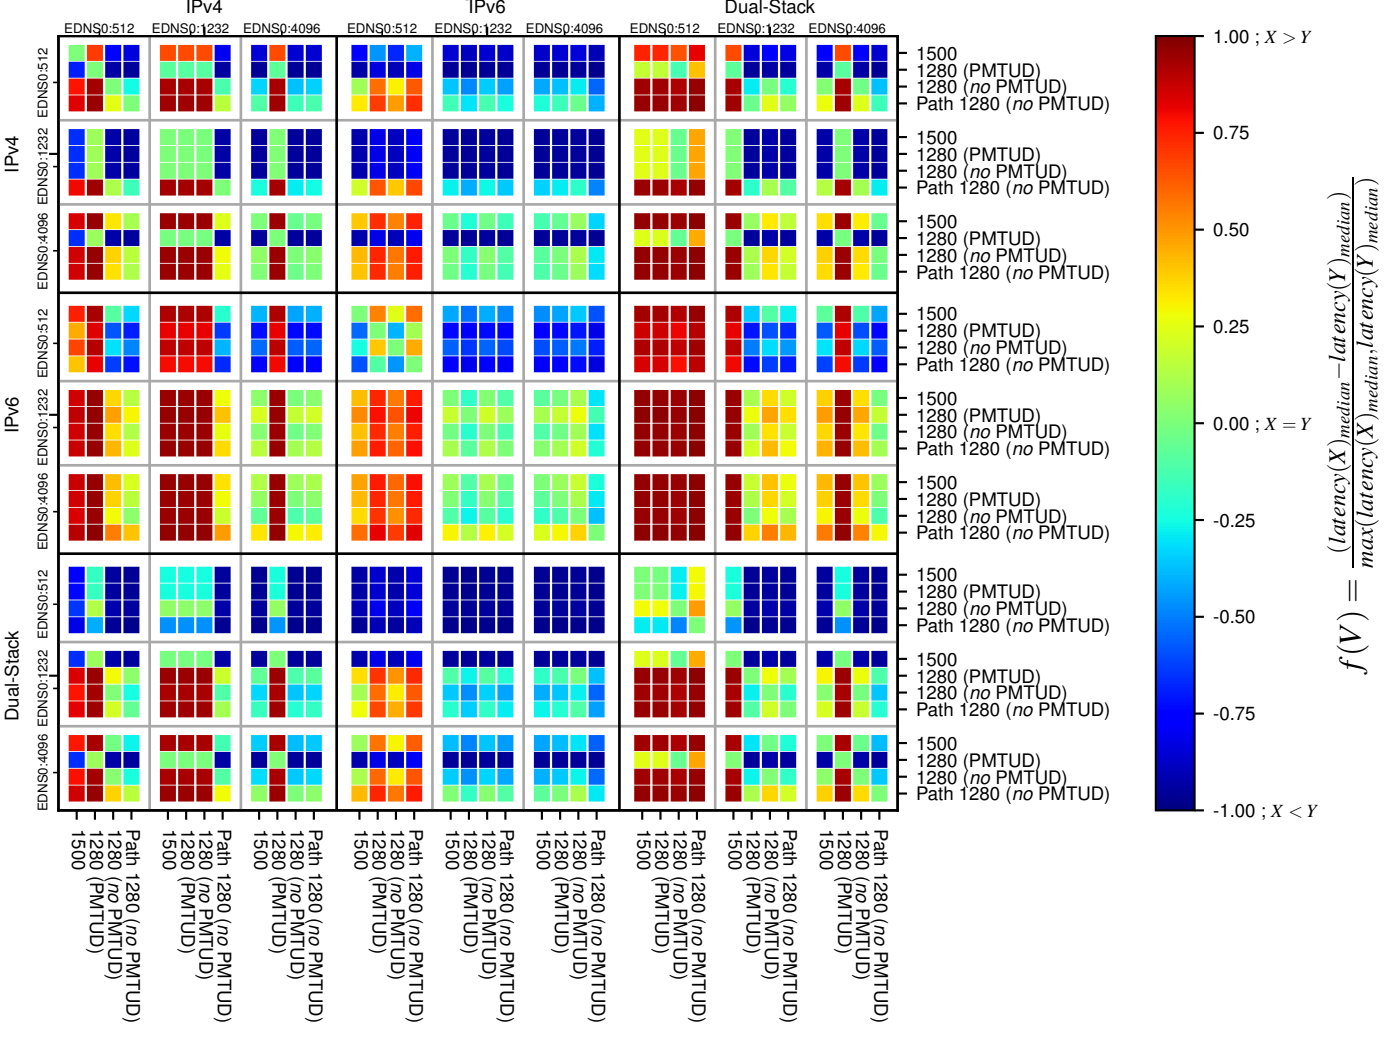

All Zones without DNSSEC returning NOERROR for '.de'

All Zones with DNSSEC returning NOERROR for '.de'

All Zones returning NOERROR for '.de'