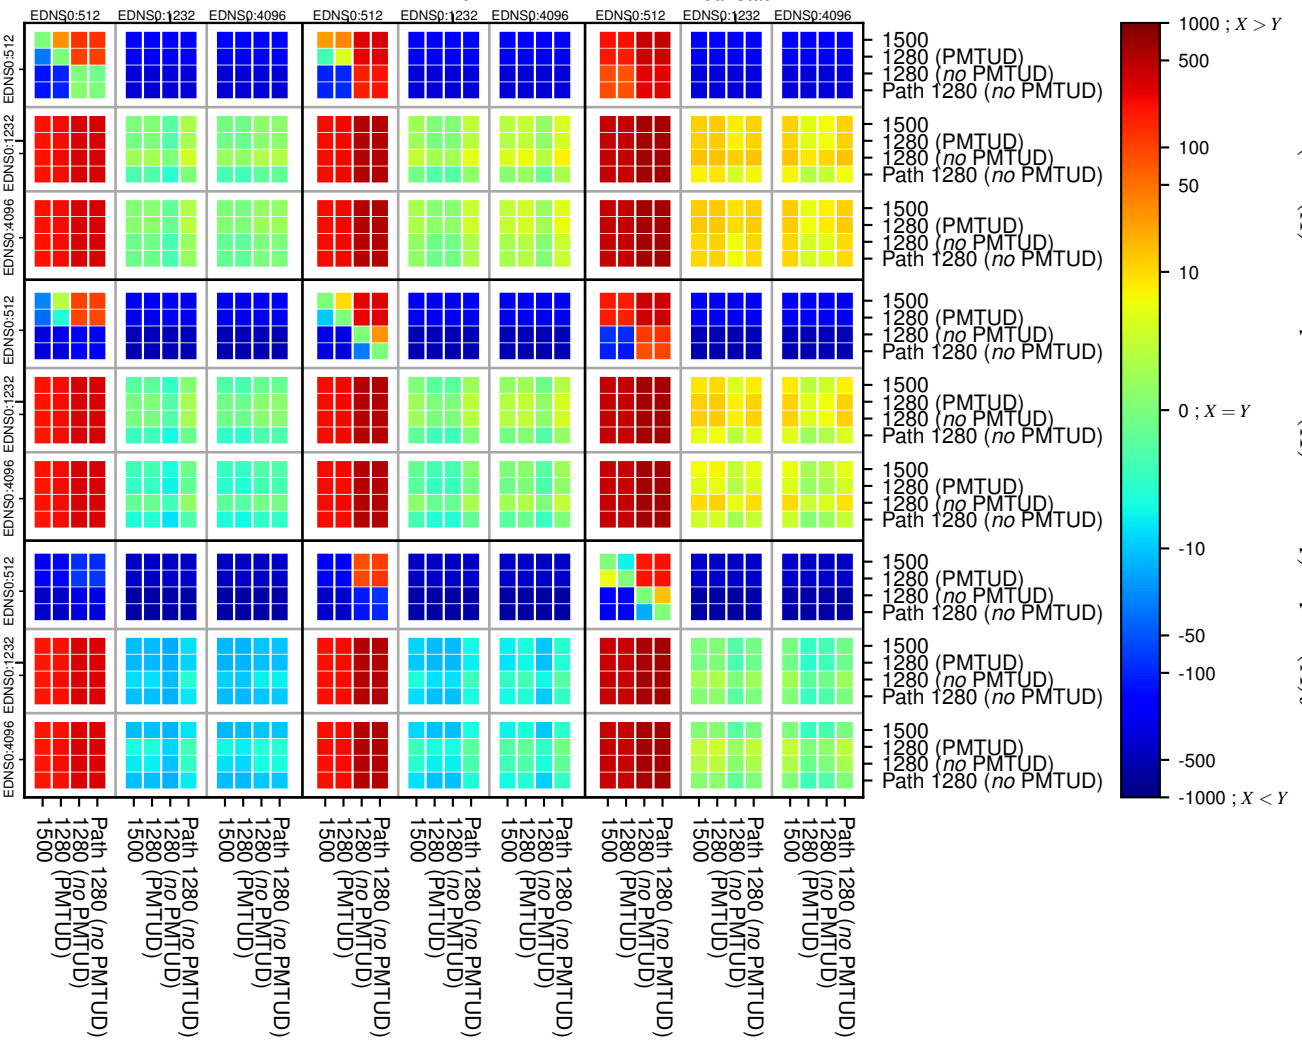

All Zones without DNSSEC returning NOERROR for '.all_psl_domains'

All Zones with DNSSEC returning NOERROR for '.all_psl_domains'

All Zones returning NOERROR for '.all_psl_domains'