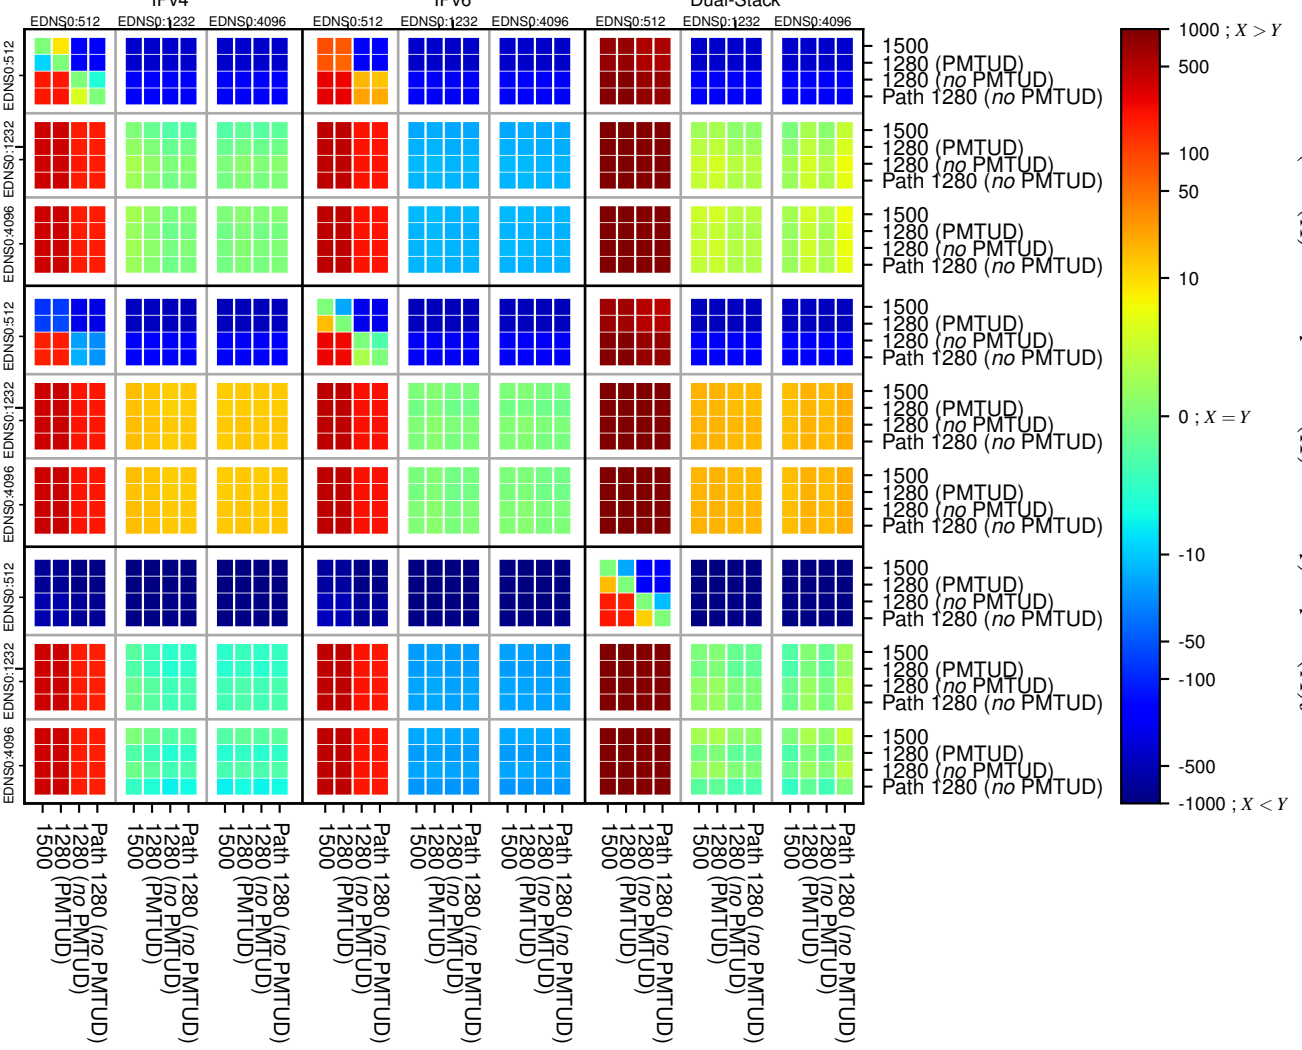

All Zones without DNSSEC returning NOERROR for '.de'

All Zones with DNSSEC returning NOERROR for '.de'

All Zones returning NOERROR for '.de'