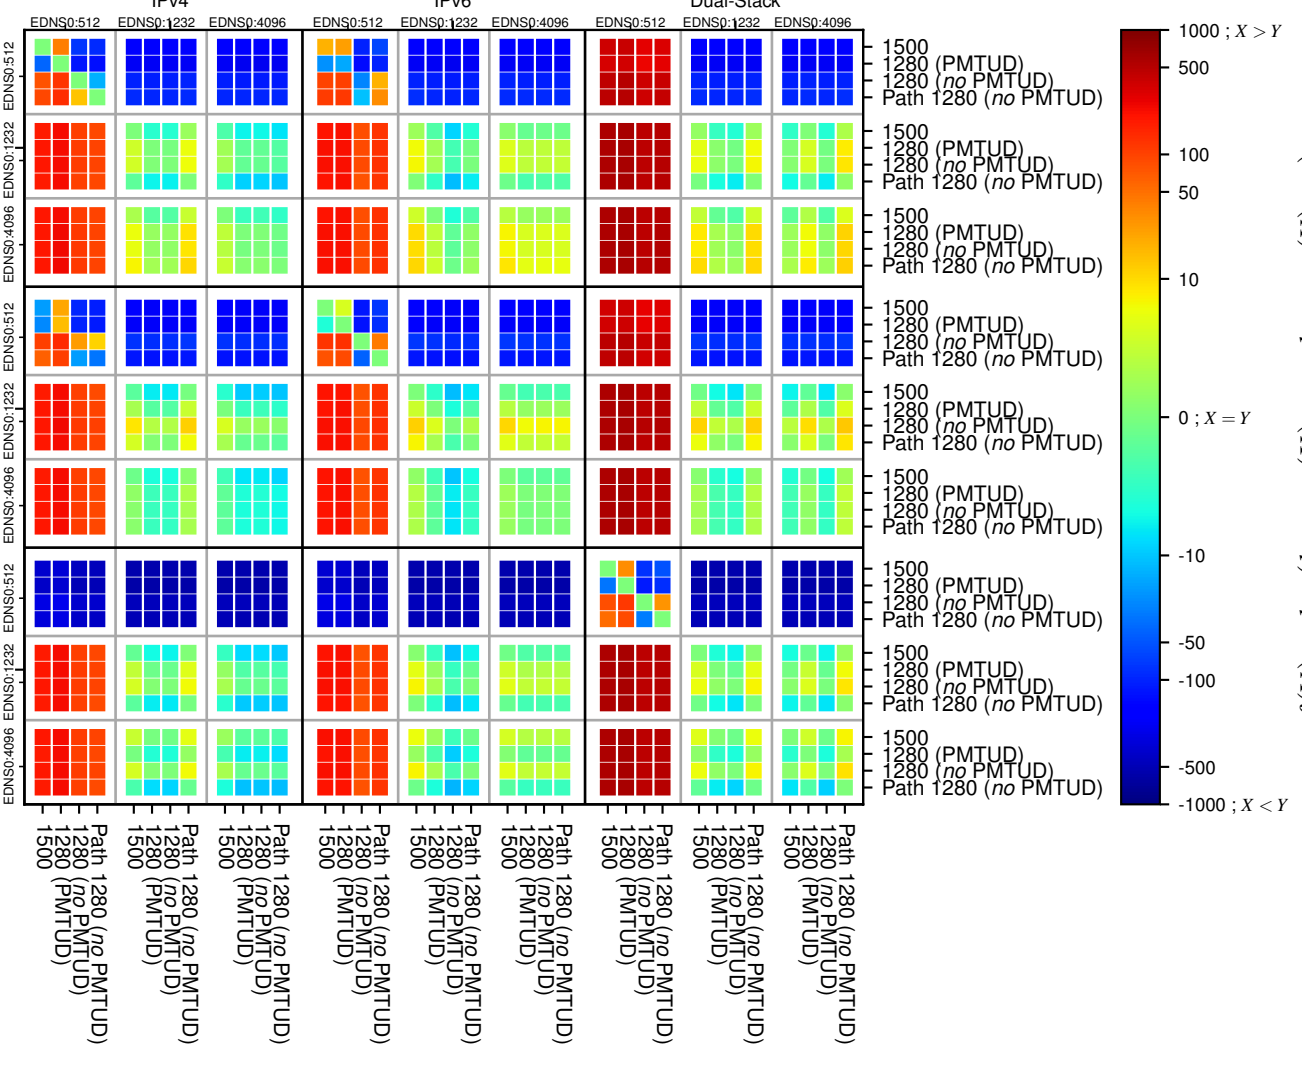

All Zones without DNSSEC returning NOERROR for '.de'

All Zones with DNSSEC returning NOERROR for '.de'

All Zones returning NOERROR for '.de'