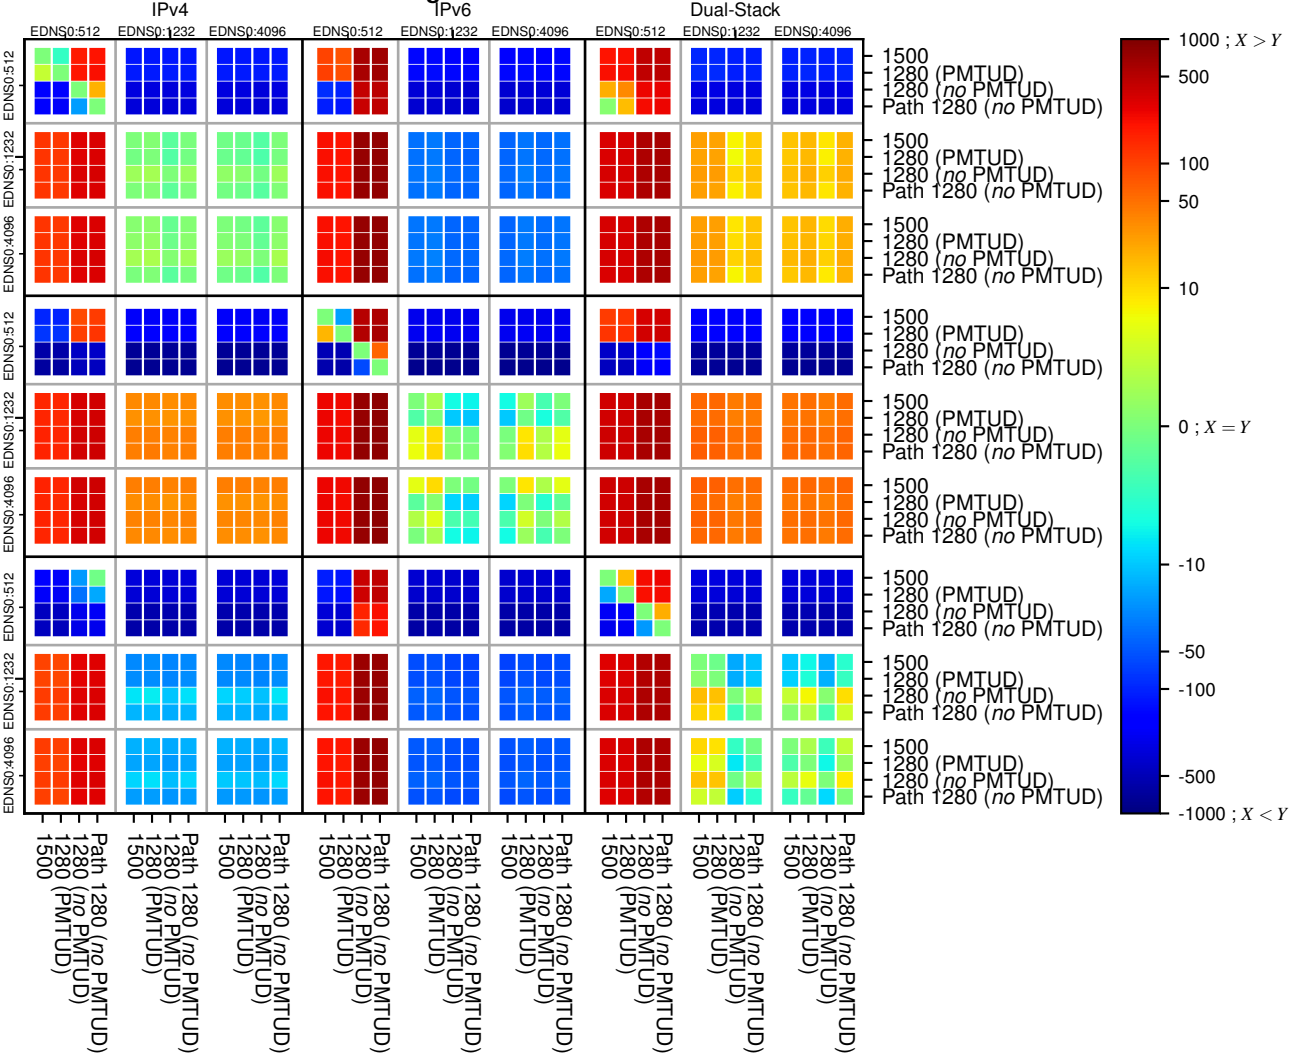

### All Zones without DNSSEC returning NOERROR for '.net'

### All Zones with DNSSEC returning NOERROR for '.net'