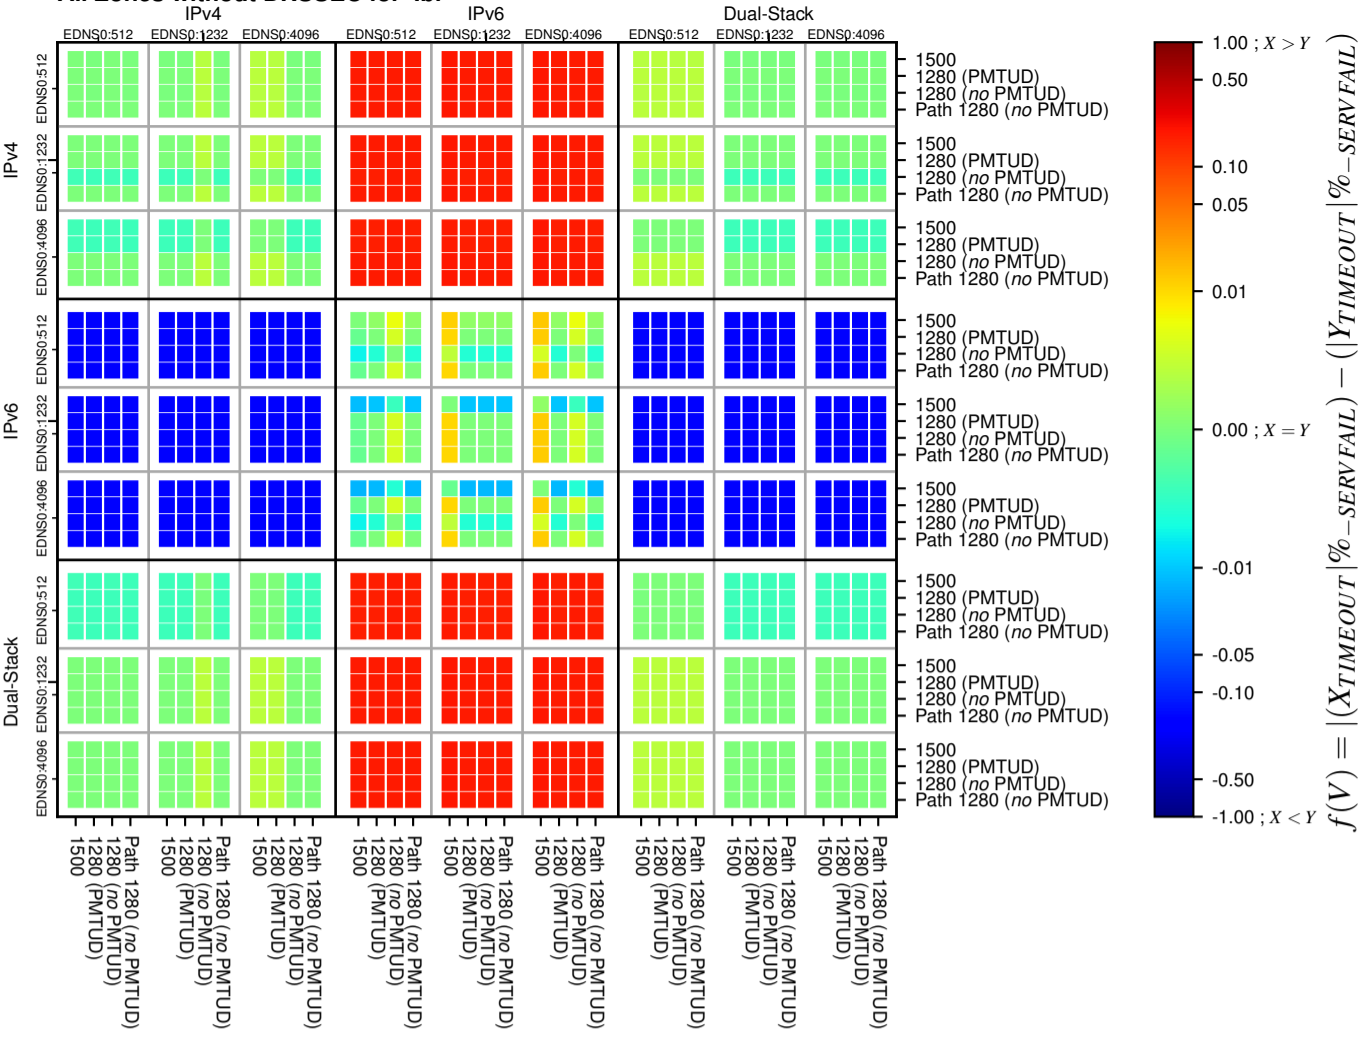

All Zones without DNSSEC for '.br'

All Zones with DNSSEC for '.br'

All Zones for '.br'

$$f(V) = |X_{TIMEOUT} \% - SERVFAIL} - (Y_{TIMEOUT} \% - SERVFAIL)|$$

$$f(V) = |X_{TIMEOUT} \% - SERVFAIL} - (Y_{TIMEOUT} \% - SERVFAIL)|$$

$$f(V) = |X_{TIMEOUT} \% - SERVFAIL} - (Y_{TIMEOUT} \% - SERVFAIL)|$$