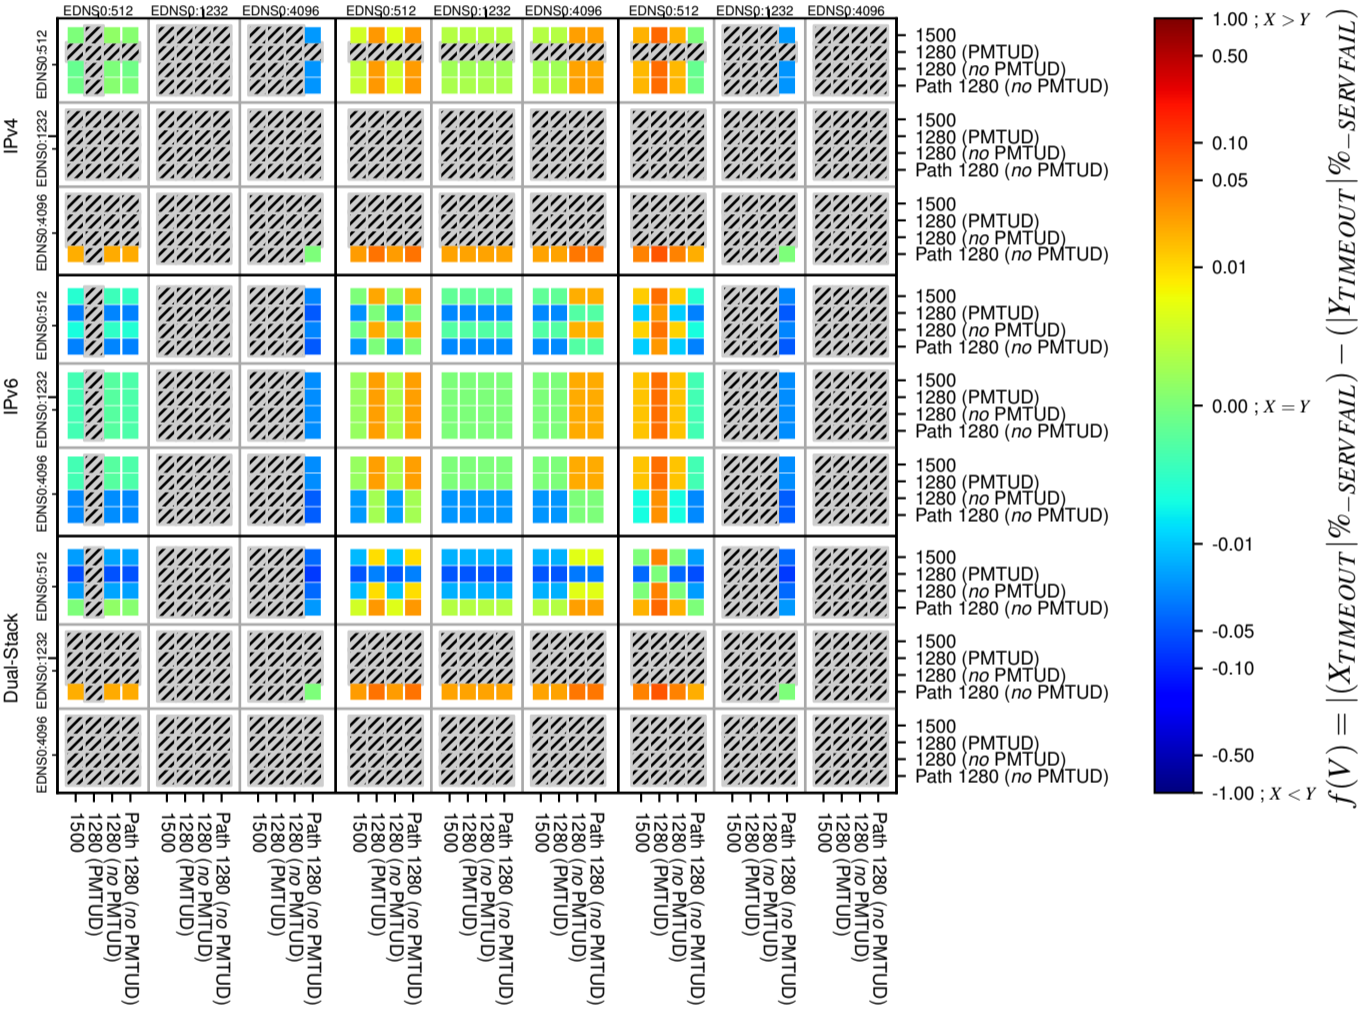

All Zones without DNSSEC for '.br'

All Zones with DNSSEC for '.br'

All Zones for '.br'

$$f(V) = |X_{TIMEOUT} \% - SERVFAIL} - (Y_{TIMEOUT} \% - SERVFAIL)|$$

$$f(V) = |X_{TIMEOUT} \% - SERVFAIL} - (Y_{TIMEOUT} \% - SERVFAIL)|$$

$$f(V) = |X_{TIMEOUT} \% - SERVFAIL} - (Y_{TIMEOUT} \% - SERVFAIL)|$$