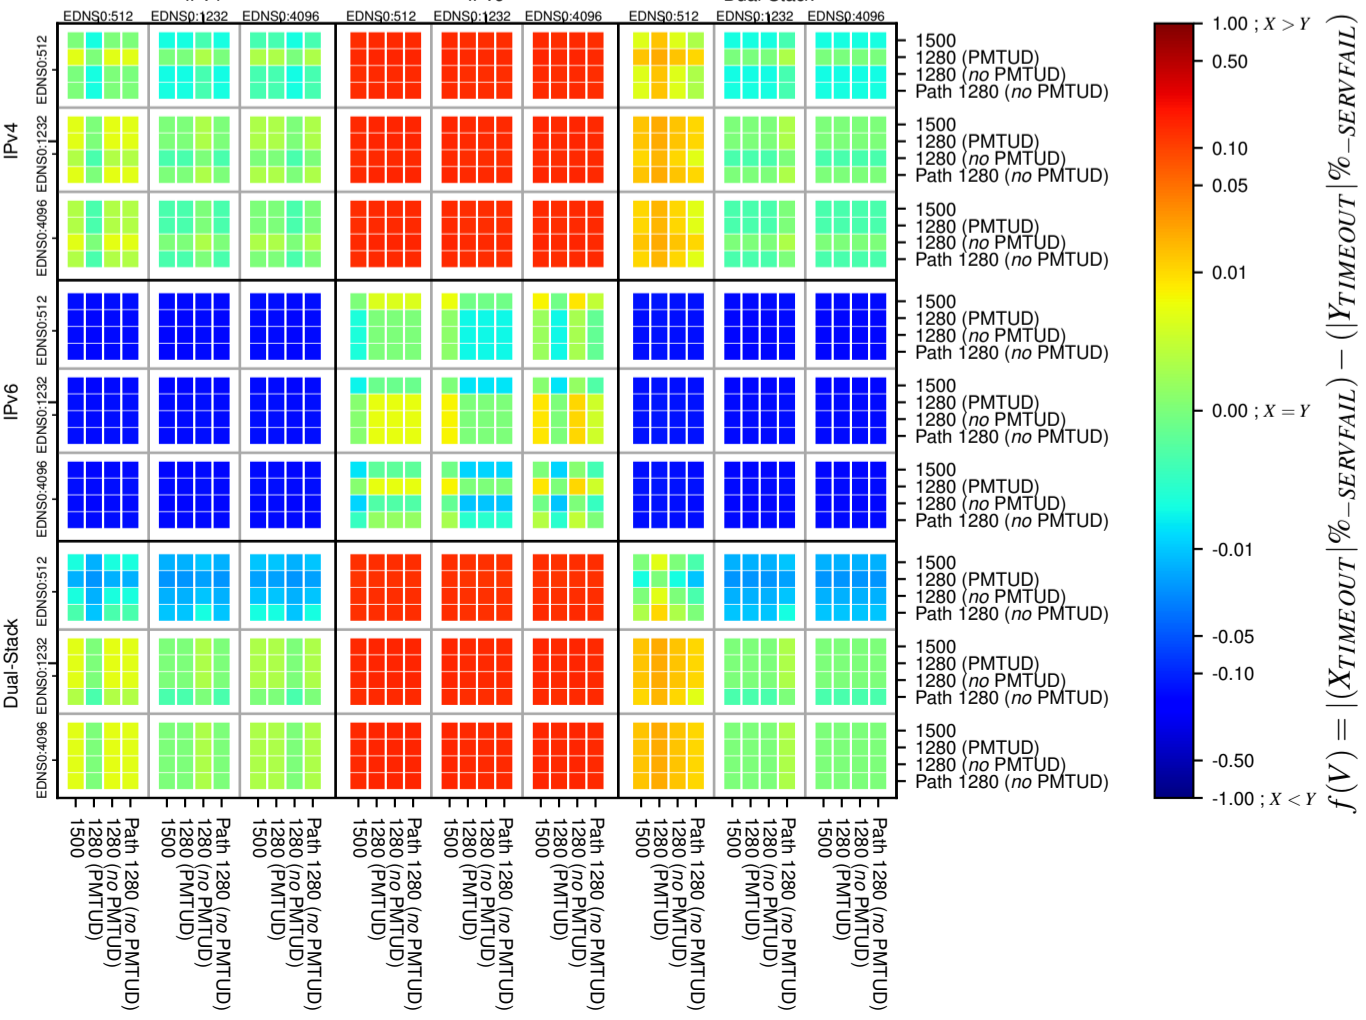

All Zones without DNSSEC for '.br'

All Zones with DNSSEC for '.br'

All Zones for '.br'

$$f(V) = |X_{TIMEOUT} \% - SERVFAIL} - (Y_{TIMEOUT} \% - SERVFAIL)|$$

$$f(V) = |X_{TIMEOUT} \% - SERVFAIL} - (Y_{TIMEOUT} \% - SERVFAIL)|$$

$$f(V) = |X_{TIMEOUT} \% - SERVFAIL} - (Y_{TIMEOUT} \% - SERVFAIL)|$$