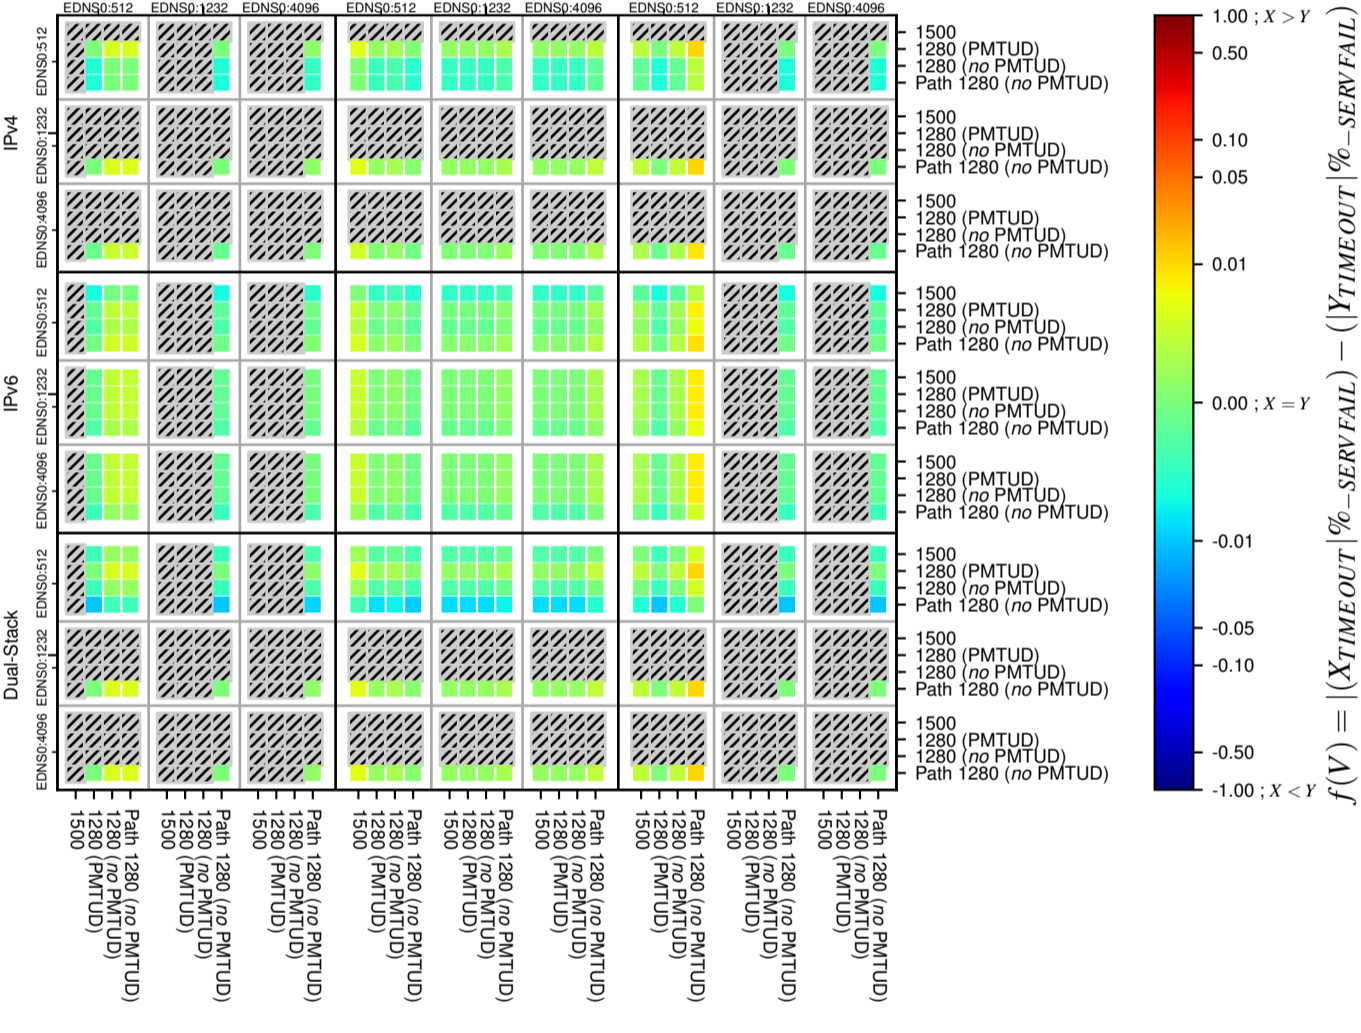

### All Zones without DNSSEC for '.de'

### All Zones for '.de'

$$f(V) = |(X_{TIMEOUT} \% - SERVFAIL) - (Y_{TIMEOUT} \% - SERVFAIL)|$$

$$f(V) = |(X_{TIMEOUT} \% - SERVFAIL) - (Y_{TIMEOUT} \% - SERVFAIL)|$$

$$f(V) = |(X_{TIMEOUT} \% - SERVFAIL) - (Y_{TIMEOUT} \% - SERVFAIL)|$$