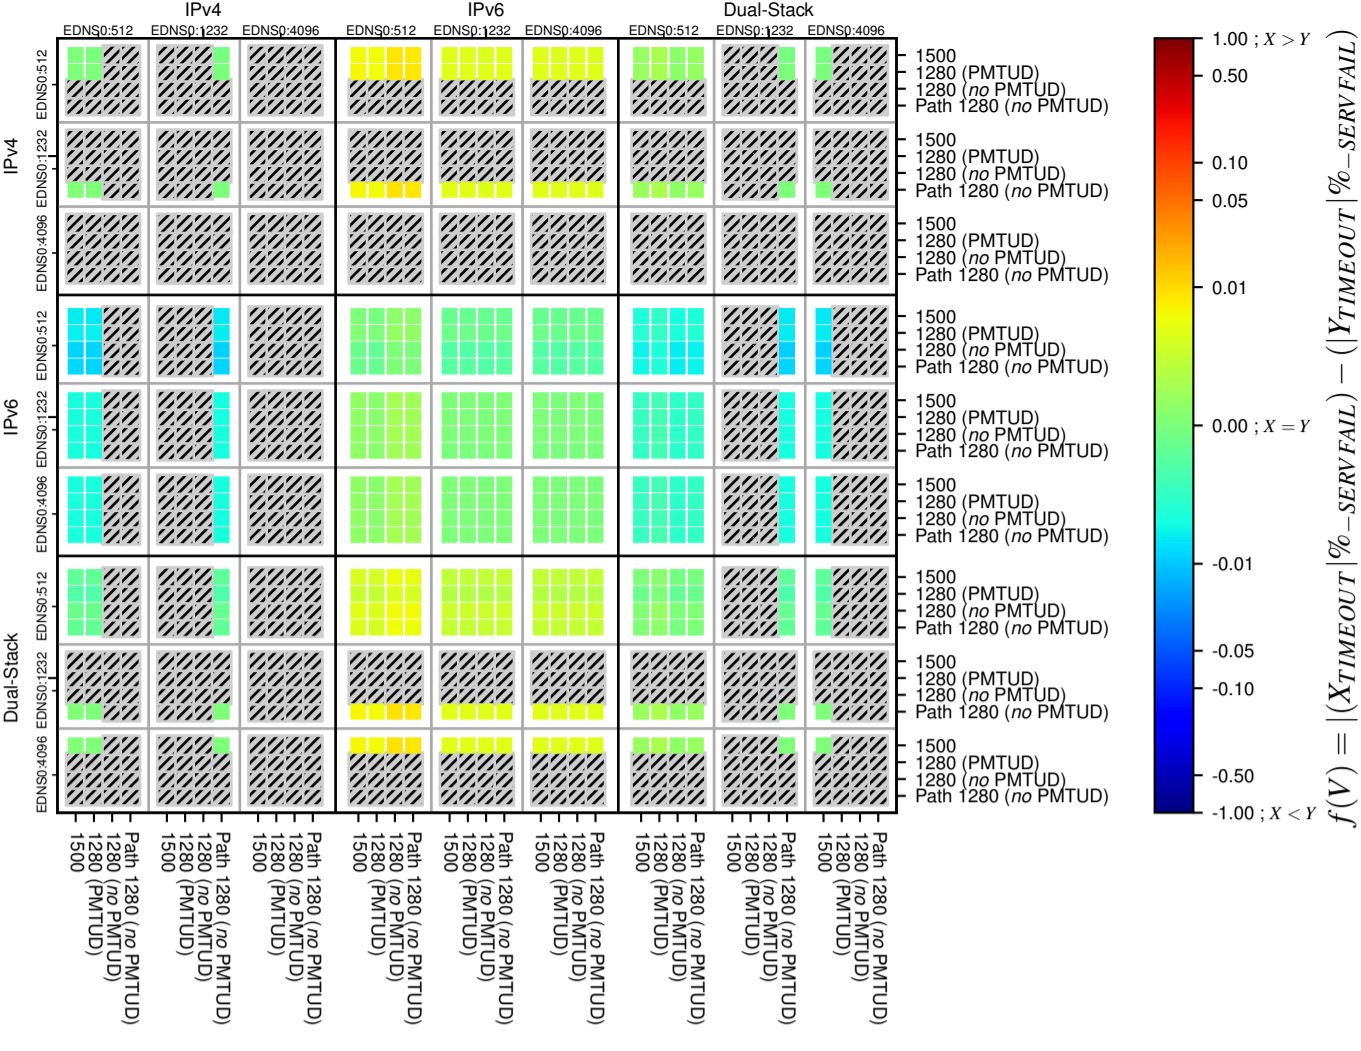

### All Zones without DNSSEC for '.de'

### All Zones for '.de'

$$f(V) = |(X_{TIMEOUT} \% - SERVFAIL) - (Y_{TIMEOUT} \% - SERVFAIL)|$$

$$f(V) = |(X_{TIMEOUT} \% - SERVFAIL) - (Y_{TIMEOUT} \% - SERVFAIL)|$$

$$f(V) = |(X_{TIMEOUT} \% - SERVFAIL) - (Y_{TIMEOUT} \% - SERVFAIL)|$$