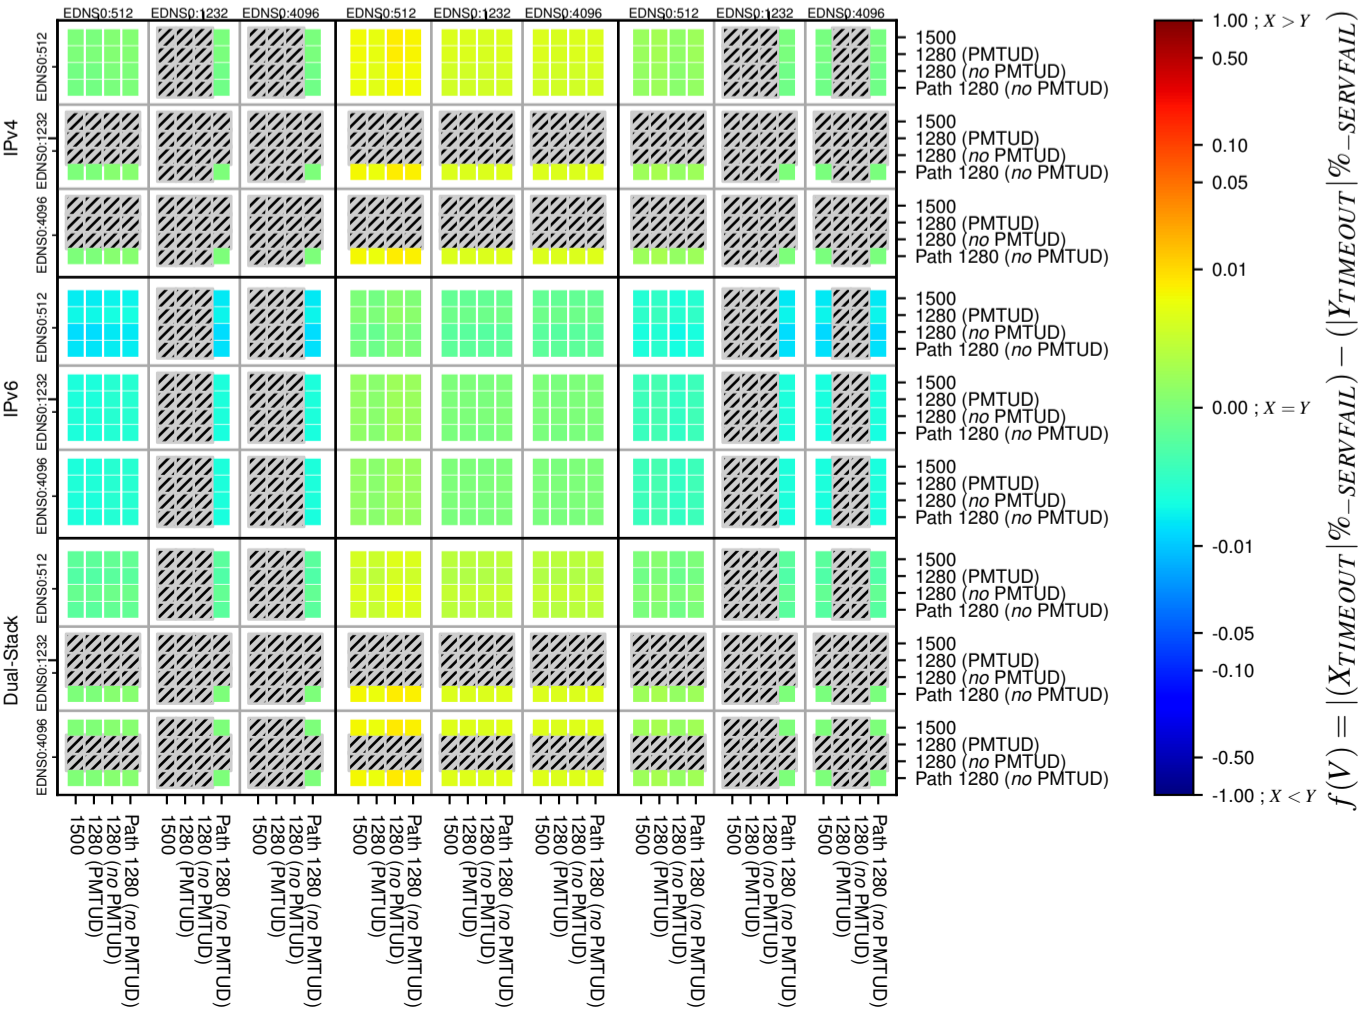

### All Zones without DNSSEC for '.de'

### All Zones for '.de'

$$f(V) = |(X_{TIMEOUT} \% - SERVFAIL) - (Y_{TIMEOUT} \% - SERVFAIL)|$$

$$f(V) = |(X_{TIMEOUT} \% - SERVFAIL) - (Y_{TIMEOUT} \% - SERVFAIL)|$$

$$f(V) = |(X_{TIMEOUT} \% - SERVFAIL) - (Y_{TIMEOUT} \% - SERVFAIL)|$$