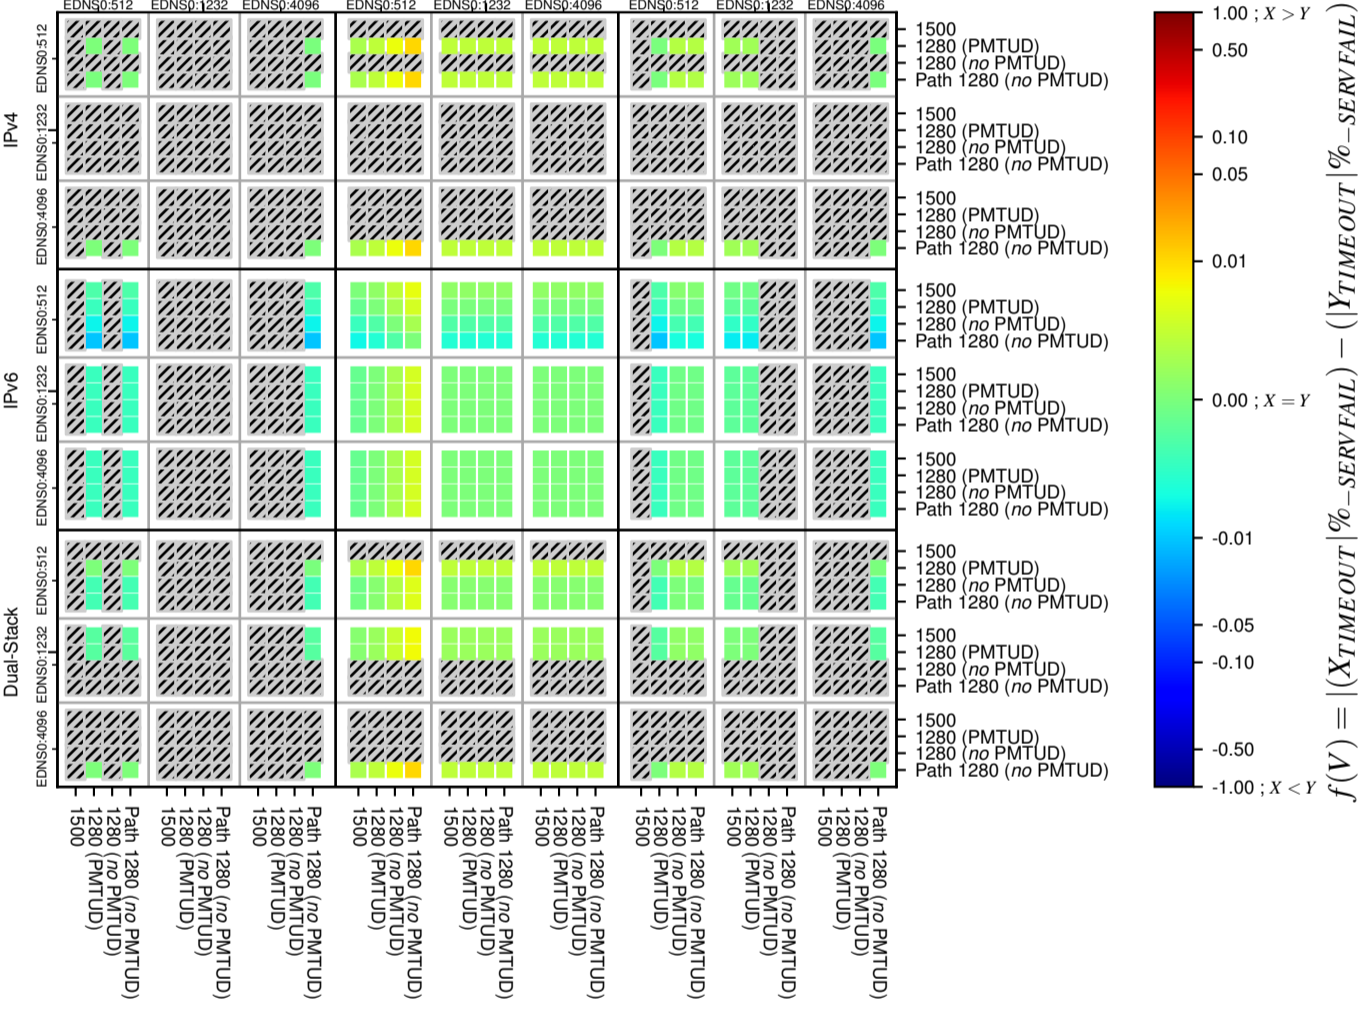

All Zones without DNSSEC for '.fr'

All Zones with DNSSEC for '.fr'

All Zones for '.fr'

$$f(V) = |(X_{TIMEOUT} \% - SERVFAIL) - (Y_{TIMEOUT} \% - SERVFAIL)|$$

$$f(V) = |(X_{TIMEOUT} \% - SERVFAIL) - (Y_{TIMEOUT} \% - SERVFAIL)|$$

$$f(V) = |(X_{TIMEOUT} \% - SERVFAIL) - (Y_{TIMEOUT} \% - SERVFAIL)|$$