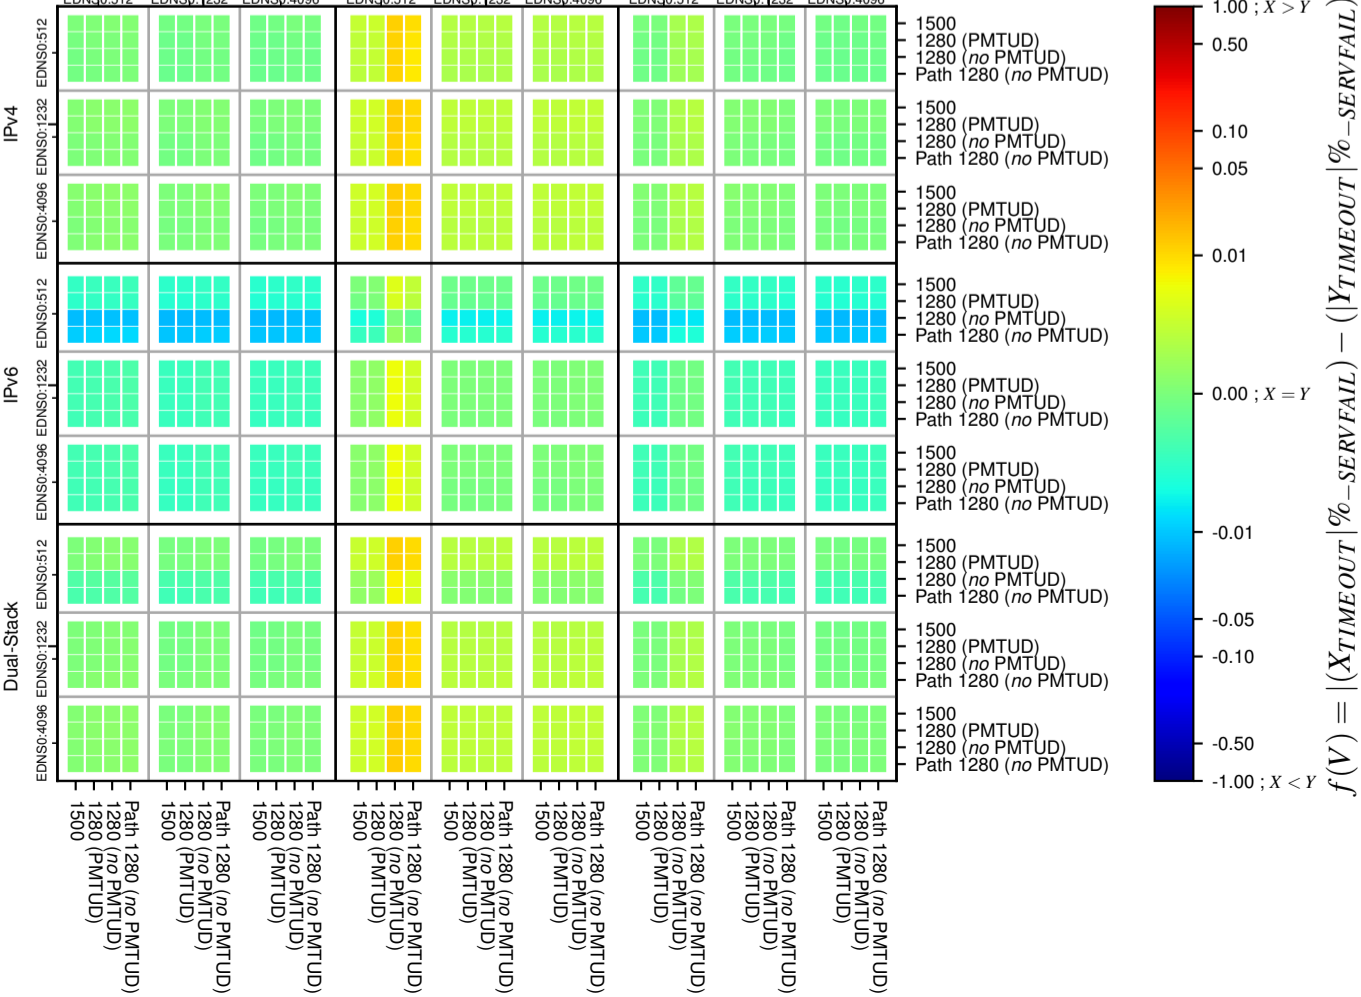

All Zones without DNSSEC for '.fr'

All Zones with DNSSEC for '.fr'

All Zones for '.fr'

$$f(V) = |(X_{TIMEOUT} \% - SERVFAIL) - (Y_{TIMEOUT} \% - SERVFAIL)|$$

$$f(V) = |(X_{TIMEOUT} \% - SERVFAIL) - (Y_{TIMEOUT} \% - SERVFAIL)|$$

$$f(V) = |(X_{TIMEOUT} \% - SERVFAIL) - (Y_{TIMEOUT} \% - SERVFAIL)|$$