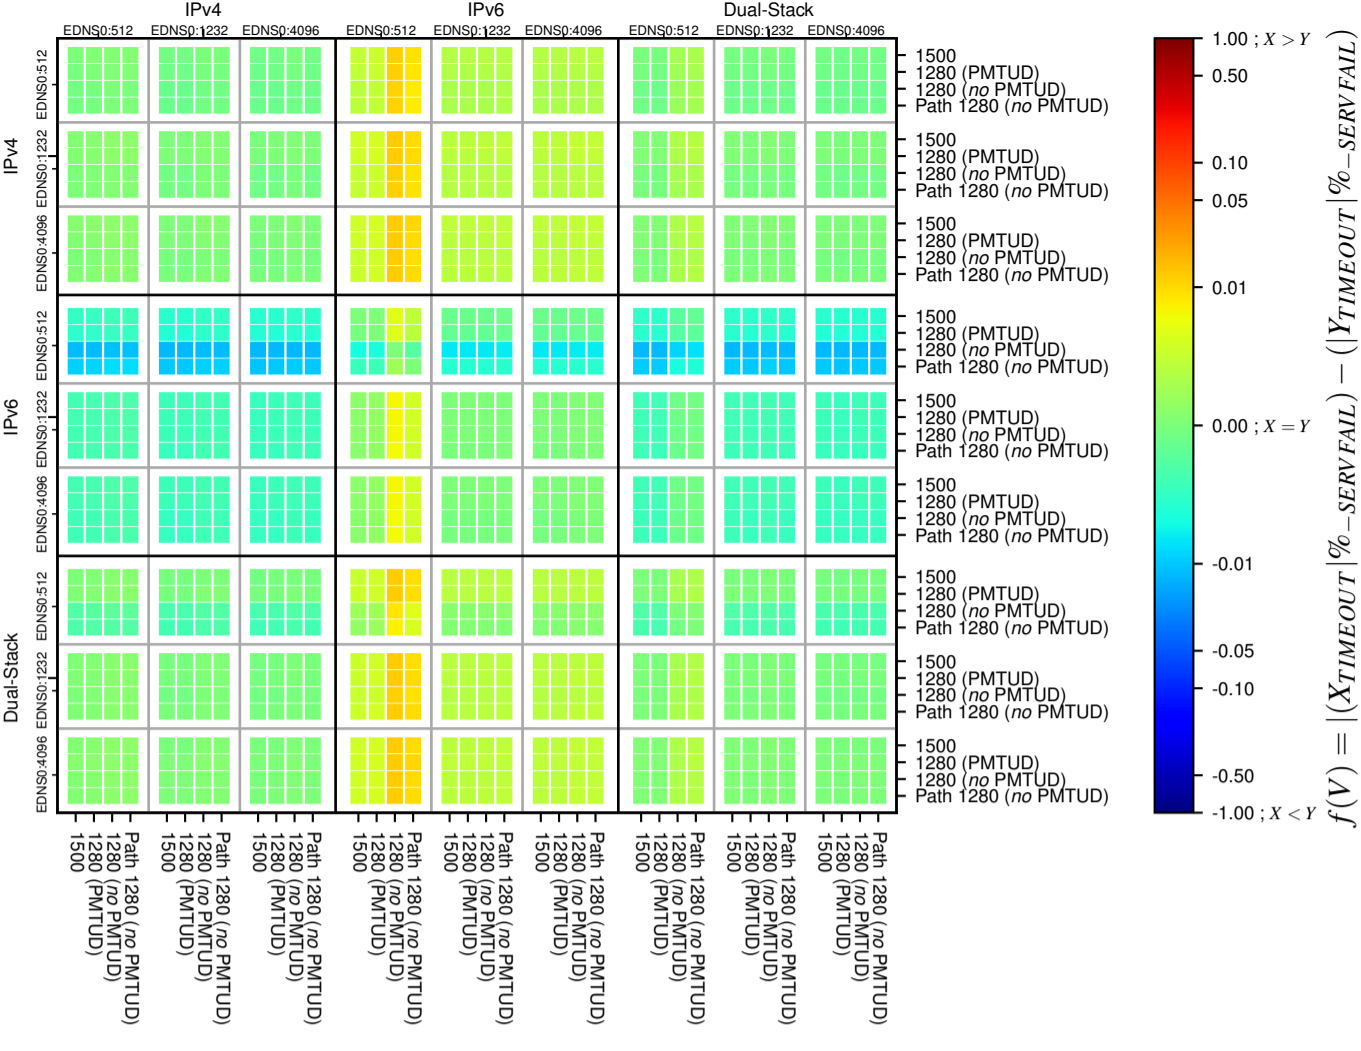

All Zones without DNSSEC for '.fr'

All Zones with DNSSEC for '.fr'

All Zones for '.fr'

$$f(V) = |(X_{TIMEOUT} \% - SERVFAIL) - (Y_{TIMEOUT} \% - SERVFAIL)|$$

$$f(V) = |(X_{TIMEOUT} \% - SERVFAIL) - (Y_{TIMEOUT} \% - SERVFAIL)|$$

$$f(V) = |(X_{TIMEOUT} \% - SERVFAIL) - (Y_{TIMEOUT} \% - SERVFAIL)|$$