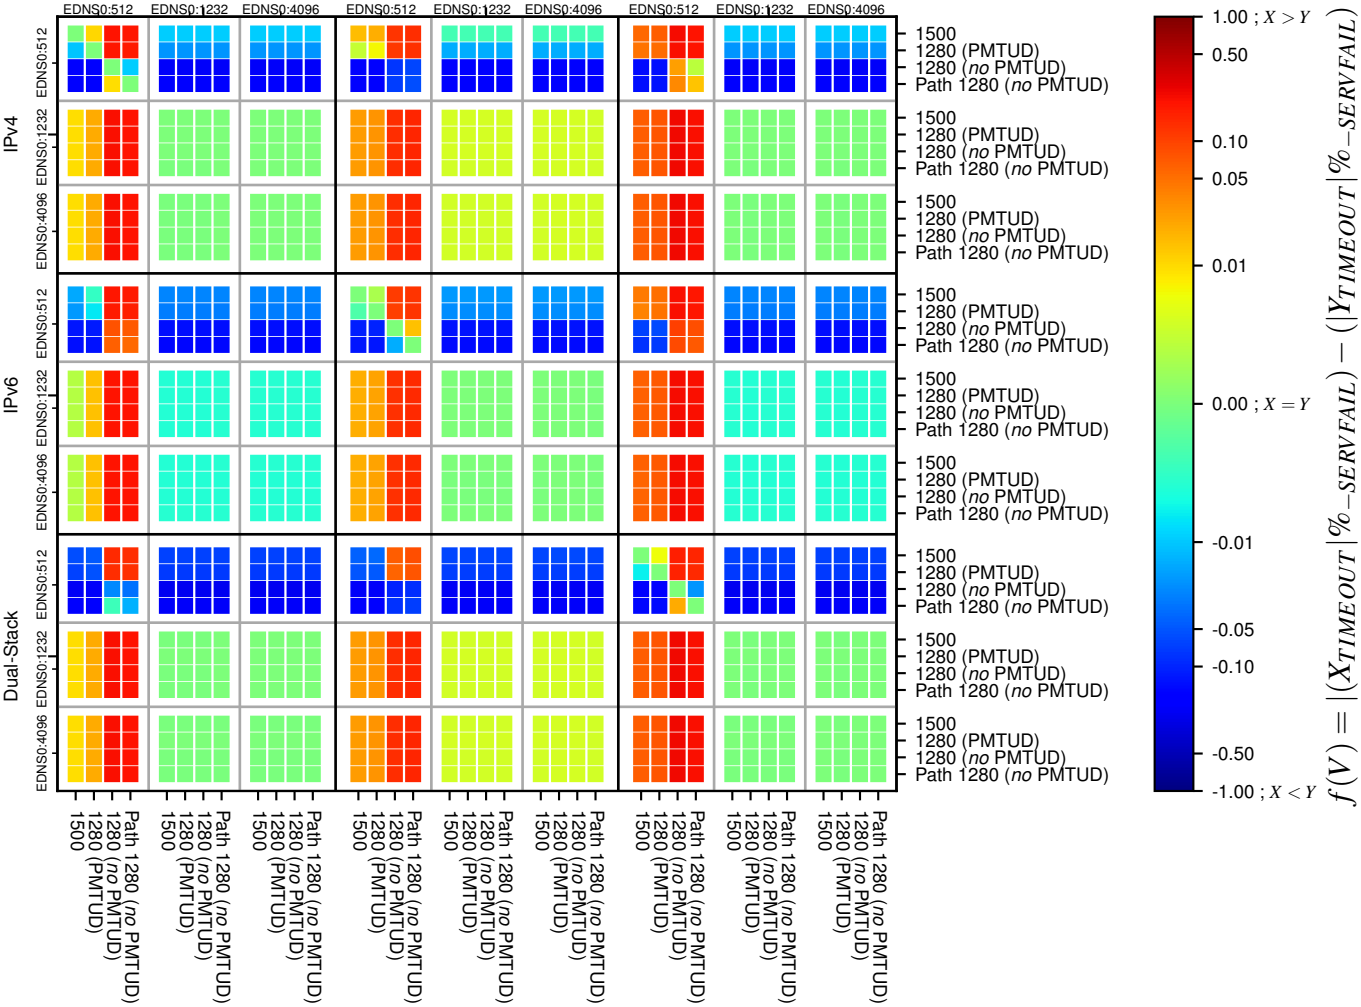

All Zones without DNSSEC for '.jp'

All Zones with DNSSEC for '.jp'

All Zones for '.jp'

$$f(V) = |(X_{TIMEOUT} | \% - SERVFAIL) - (Y_{TIMEOUT} | \% - SERVFAIL)|$$