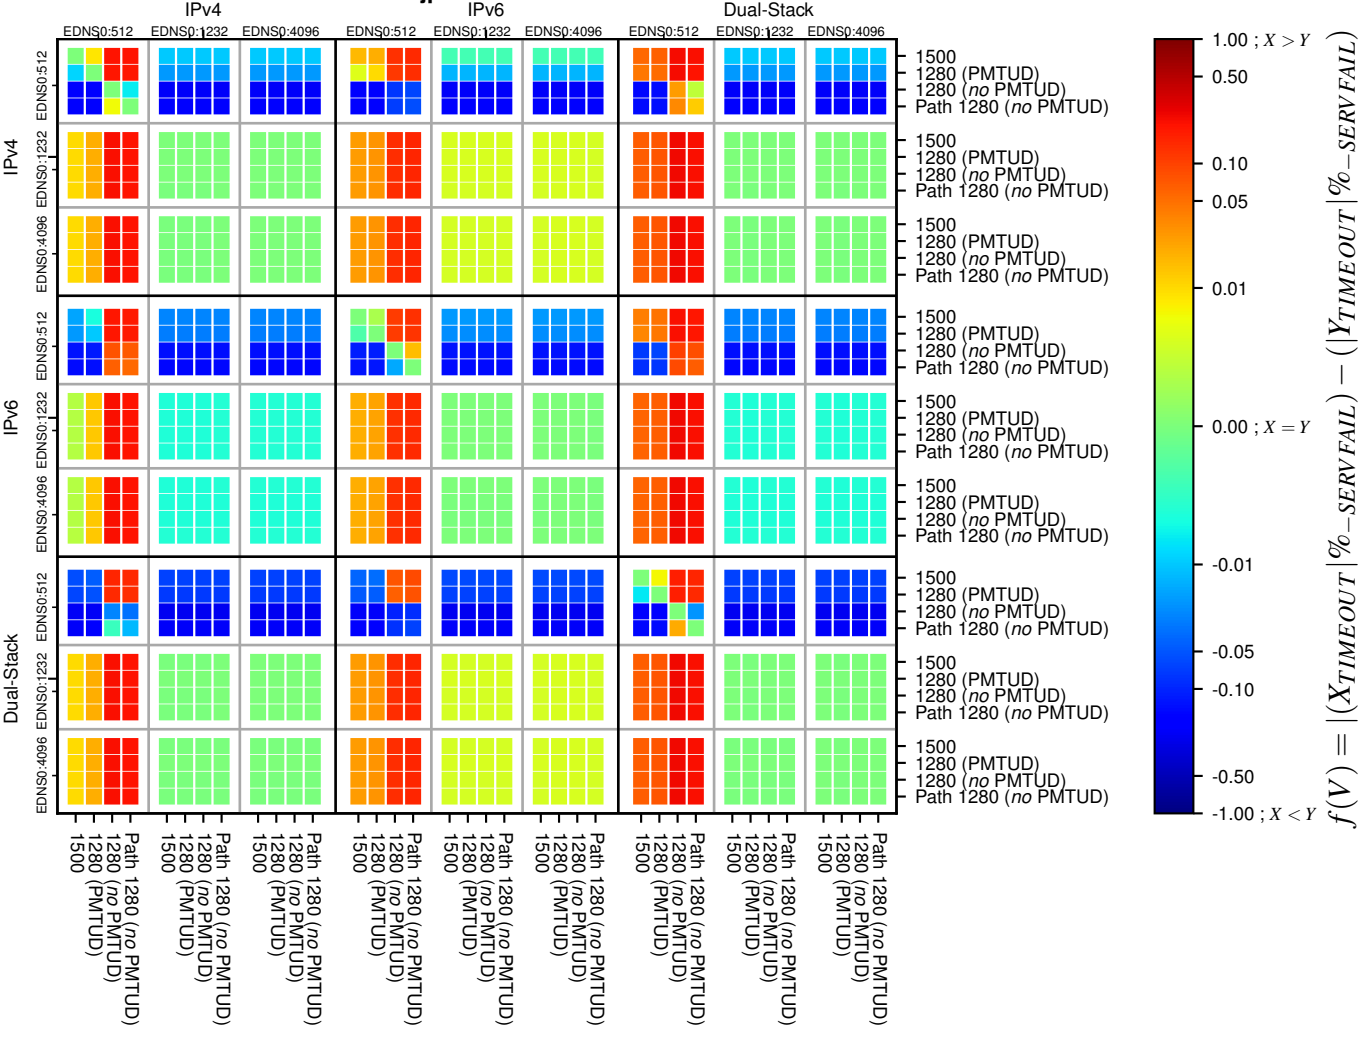

All Zones without DNSSEC for '.jp'

All Zones with DNSSEC for '.jp'

All Zones for '.jp'

$$f(V) = |(X_{TIMEOUT} | \% - SERVFAIL) - (Y_{TIMEOUT} | \% - SERVFAIL)|$$