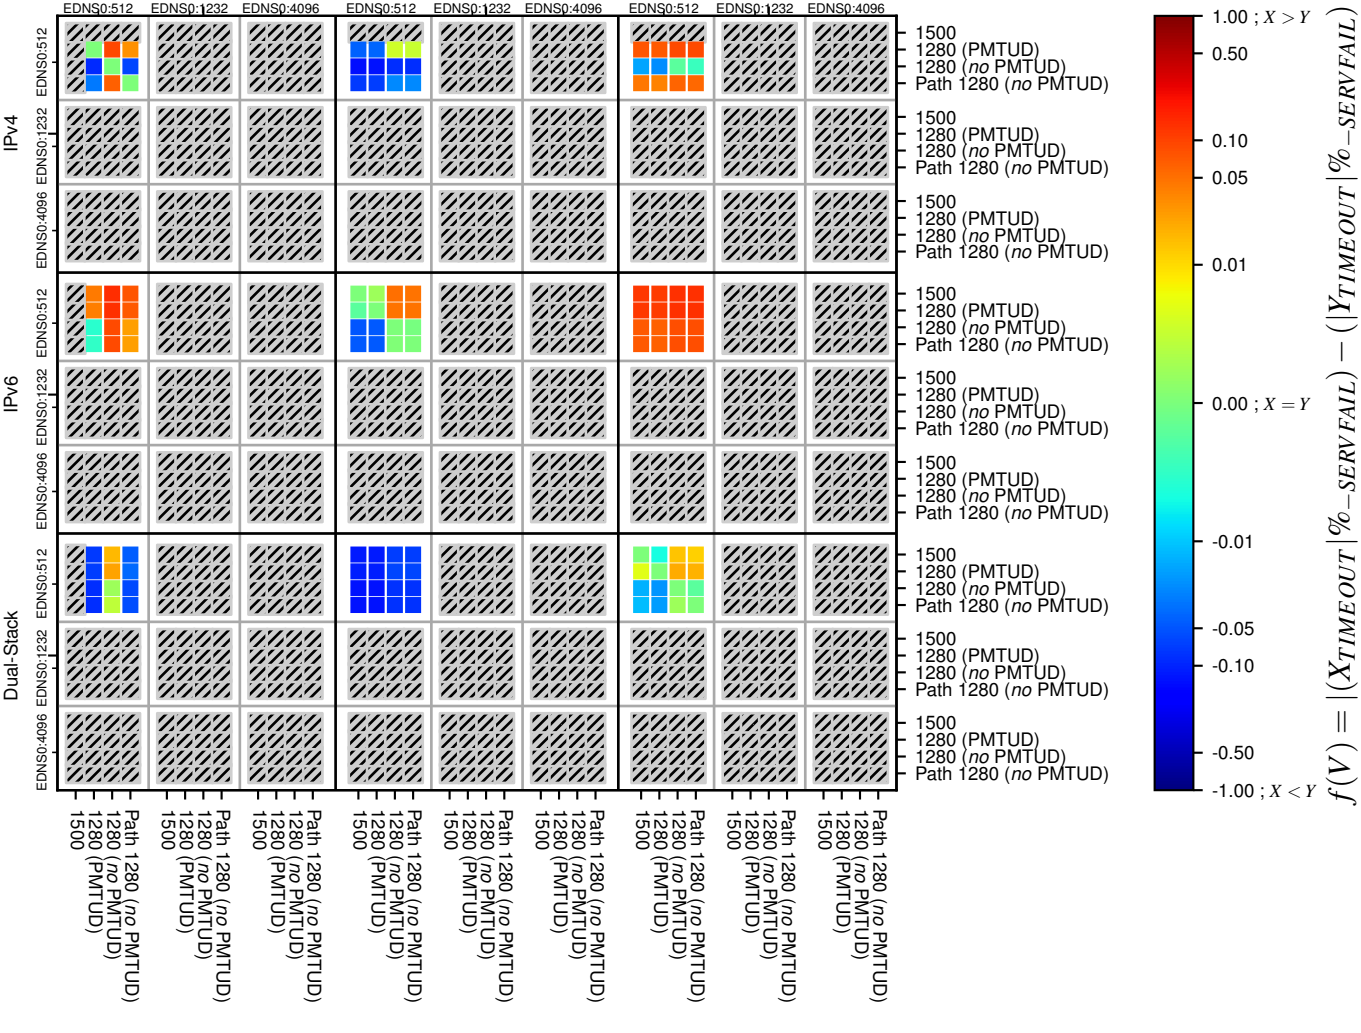

All Zones without DNSSEC for '.jp'

All Zones with DNSSEC for '.jp'

All Zones for '.jp'

$$f(V) = |(X_{TIMEOUT} | \% - SERVFAIL) - (Y_{TIMEOUT} | \% - SERVFAIL)|$$