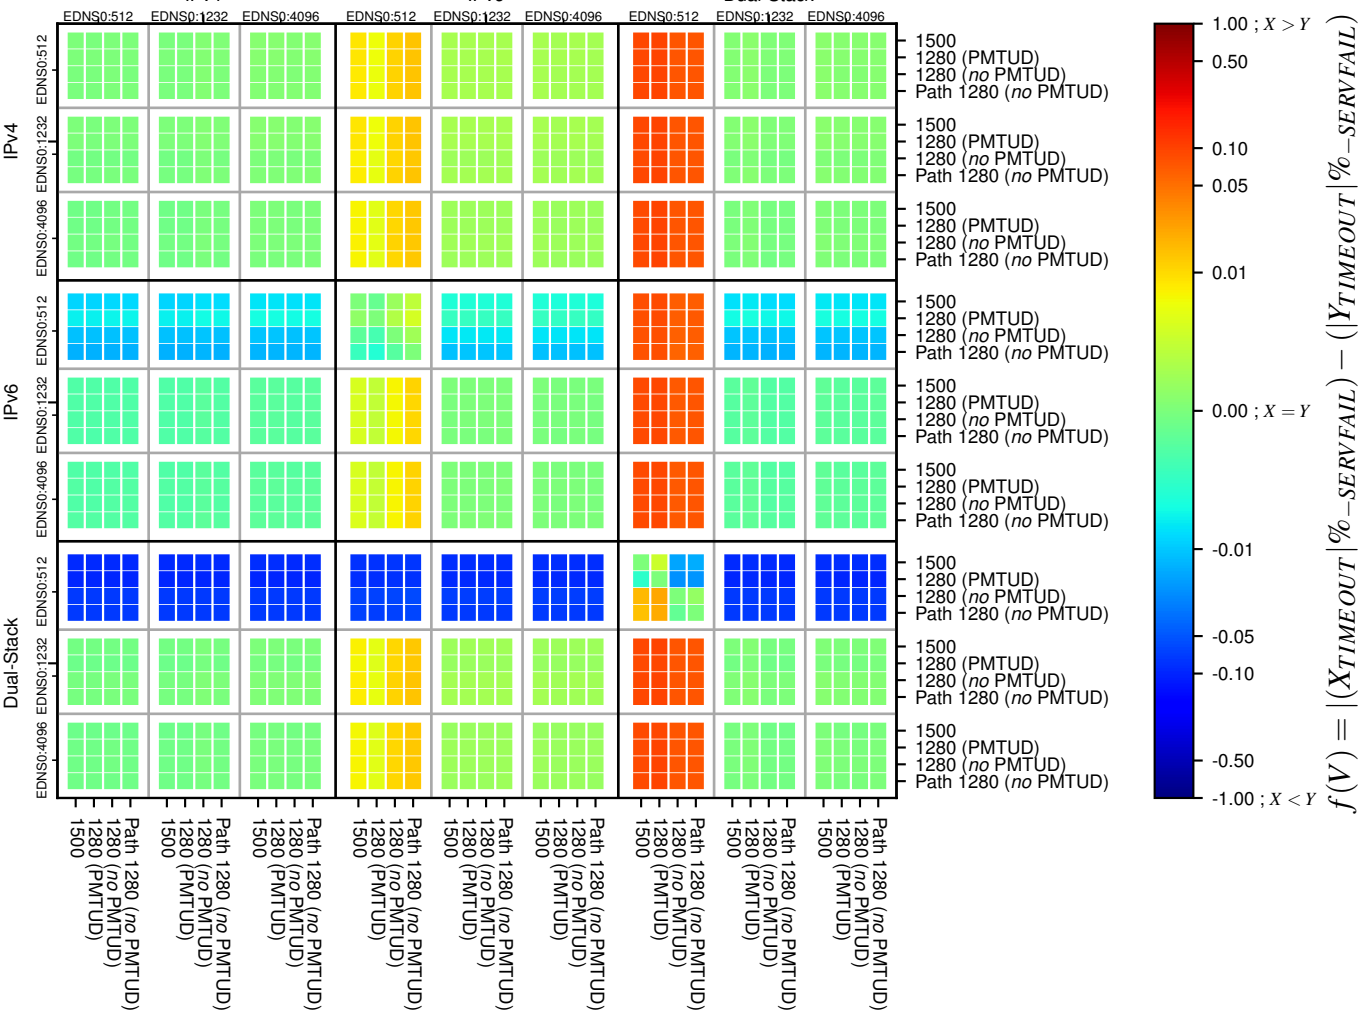

### All Zones without DNSSEC for '.org'

### All Zones for '.org'

$$f(V) = |(X_{TIMEOUT} | \% - SERVFAIL) - (Y_{TIMEOUT} | \% - SERVFAIL)|$$

$$f(V) = |(X_{TIMEOUT} | \% - SERVFAIL) - (Y_{TIMEOUT} | \% - SERVFAIL)|$$

$$f(V) = |(X_{TIMEOUT} | \% - SERVFAIL) - (Y_{TIMEOUT} | \% - SERVFAIL)|$$