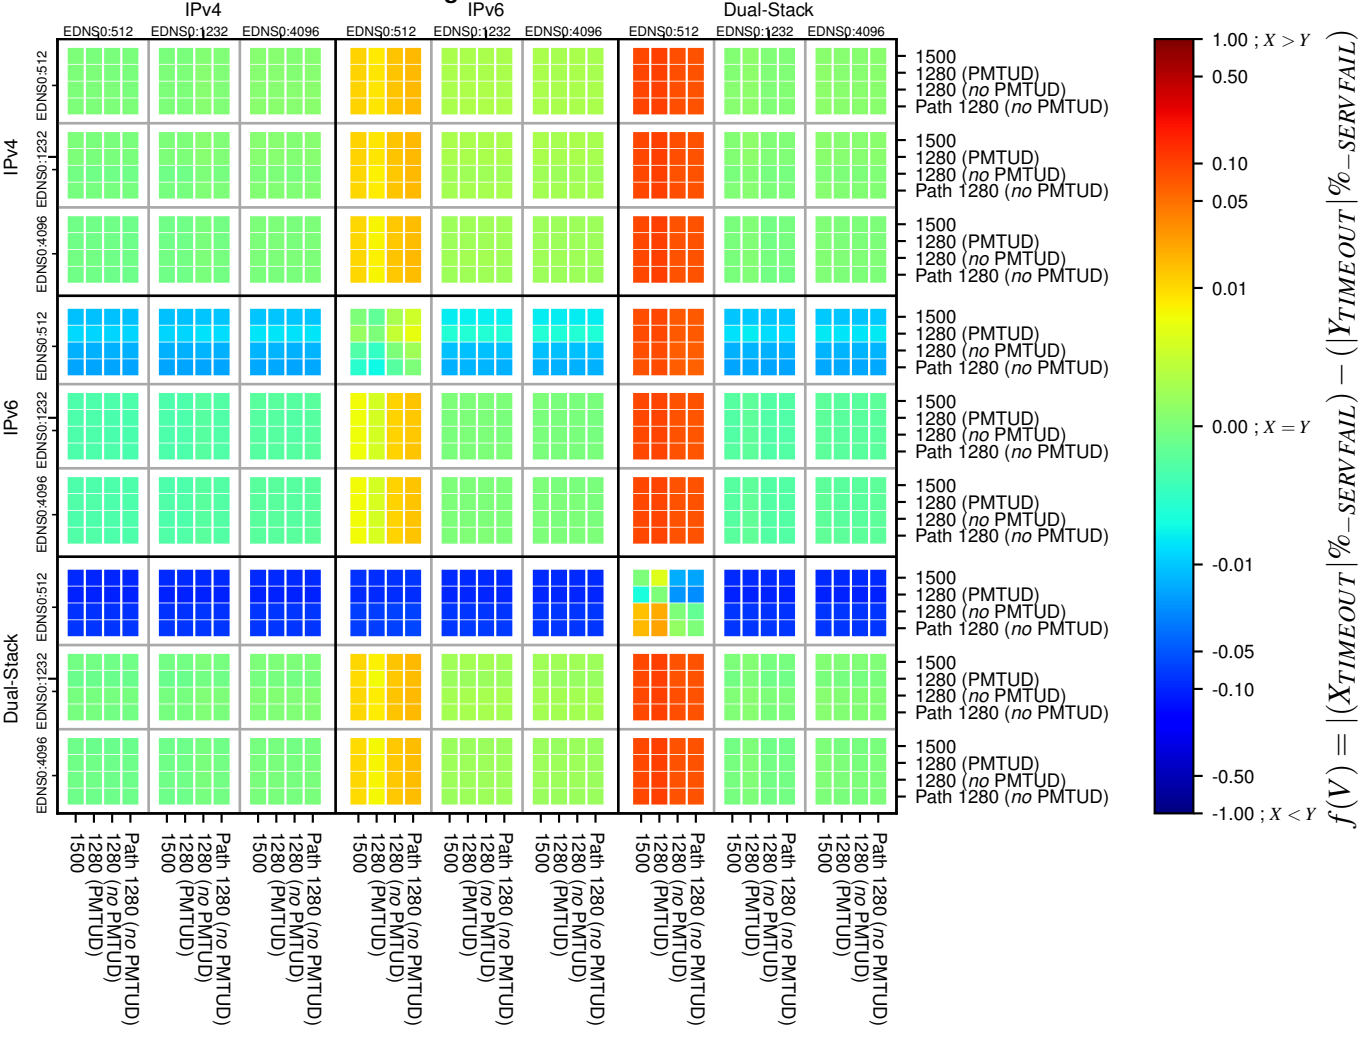

### All Zones without DNSSEC for '.org'

### All Zones for '.org'

$$f(V) = |(X_{TIMEOUT} | \% - SERVFAIL) - (Y_{TIMEOUT} | \% - SERVFAIL)|$$

$$f(V) = |(X_{TIMEOUT} | \% - SERVFAIL) - (Y_{TIMEOUT} | \% - SERVFAIL)|$$

$$f(V) = |(X_{TIMEOUT} | \% - SERVFAIL) - (Y_{TIMEOUT} | \% - SERVFAIL)|$$