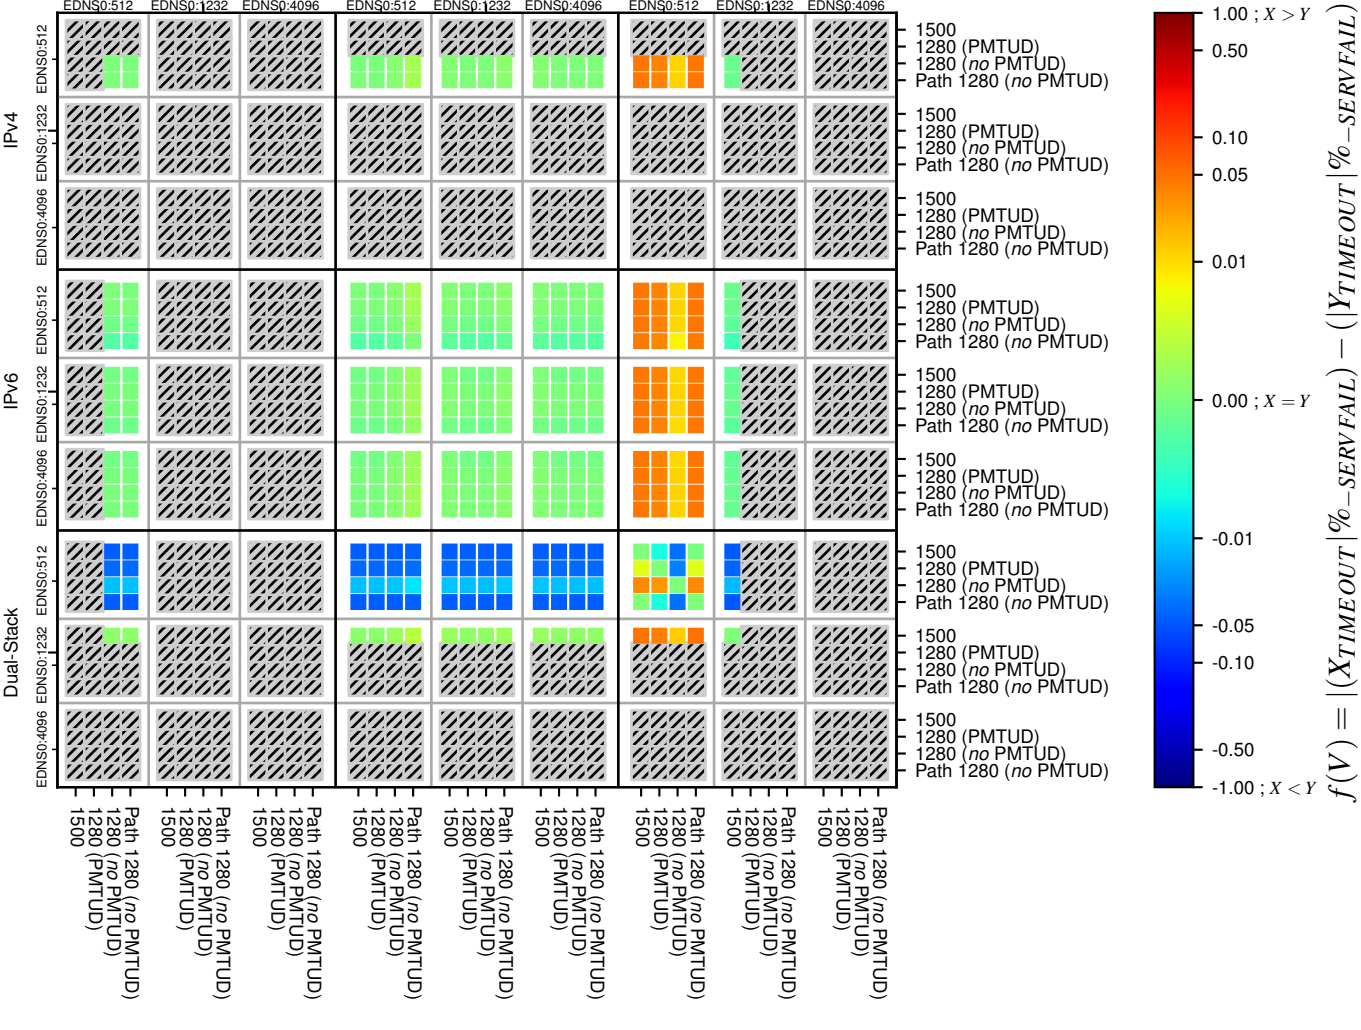

### All Zones for '.org'

$$f(V) = |(X_{TIMEOUT} | \% - SERVFAIL) - (Y_{TIMEOUT} | \% - SERVFAIL)|$$

$$f(V) = |(X_{TIMEOUT} | \% - SERVFAIL) - (Y_{TIMEOUT} | \% - SERVFAIL)|$$

$$f(V) = |(X_{TIMEOUT} | \% - SERVFAIL) - (Y_{TIMEOUT} | \% - SERVFAIL)|$$