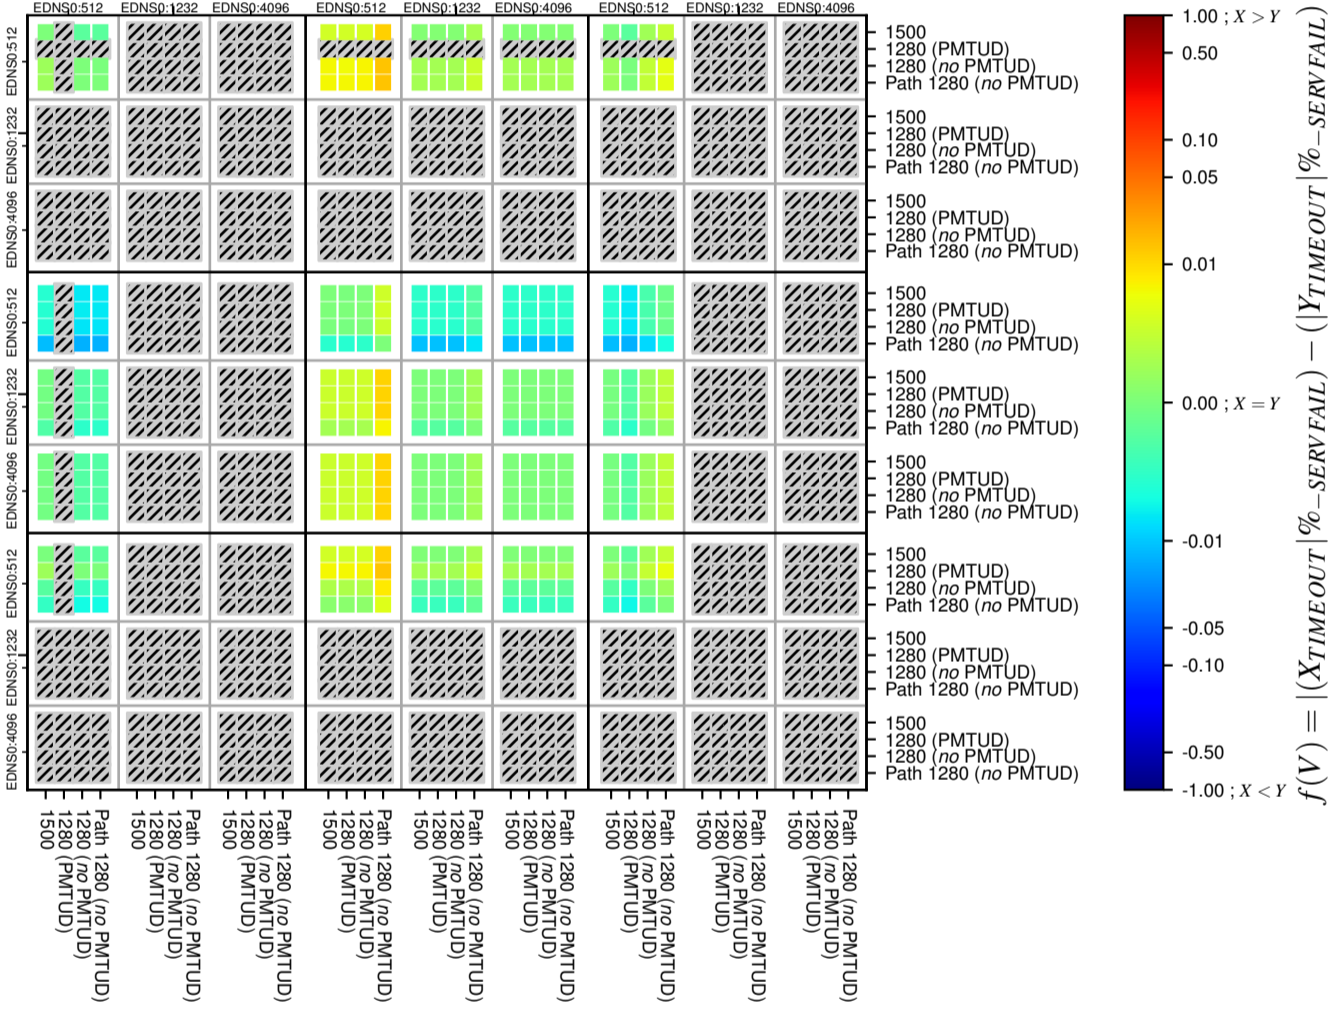

All Zones without DNSSEC for '.se'

All Zones with DNSSEC for '.se'

All Zones for '.se'