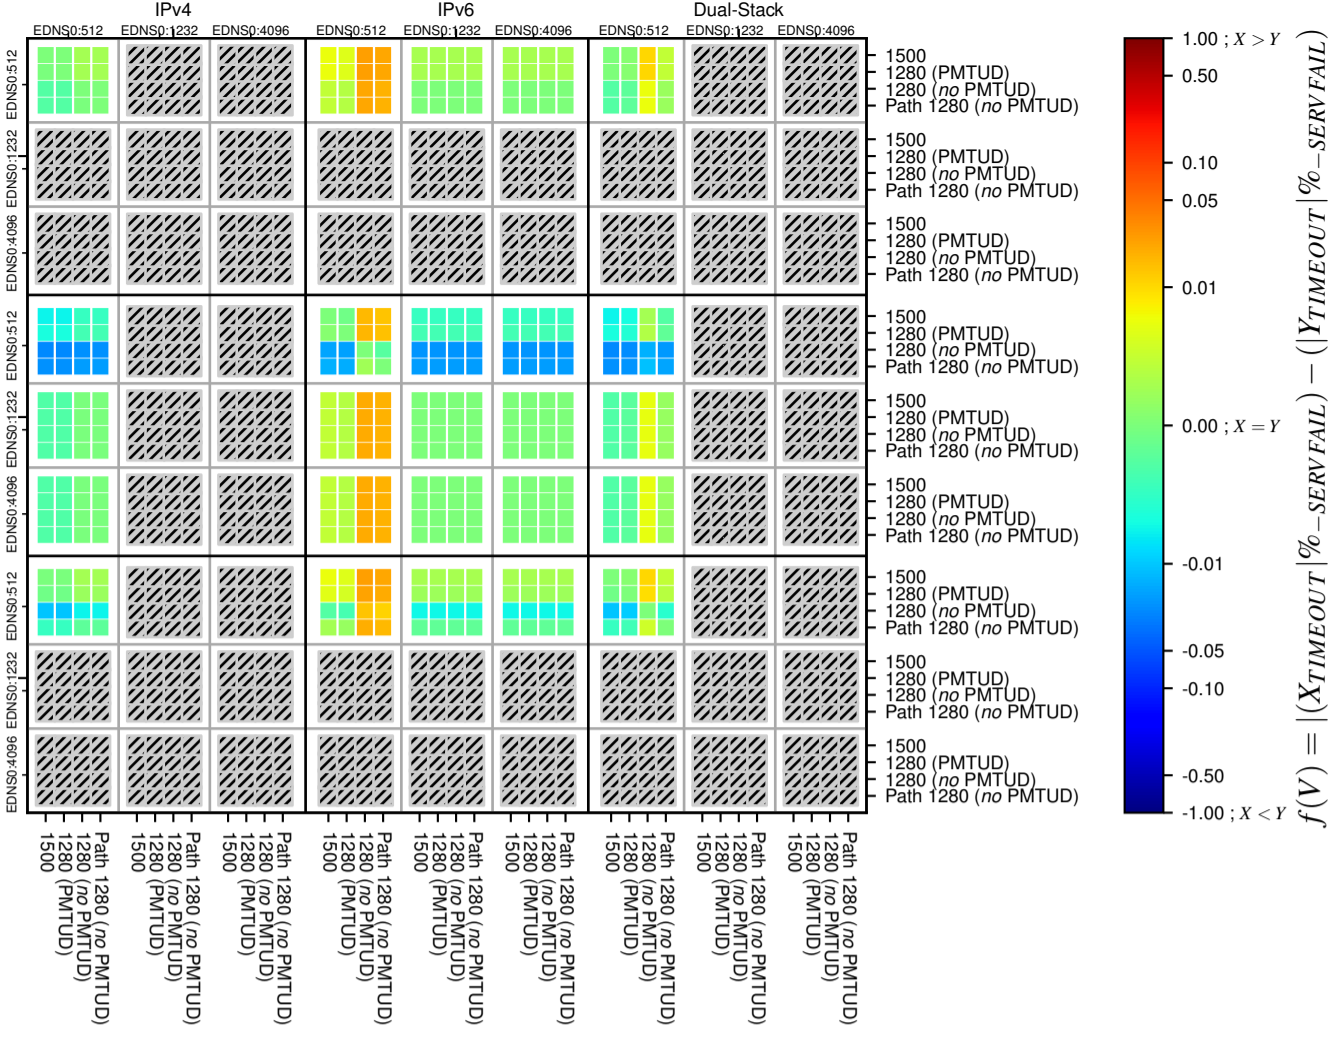

All Zones without DNSSEC for '.se'

All Zones with DNSSEC for '.se'

All Zones for '.se'