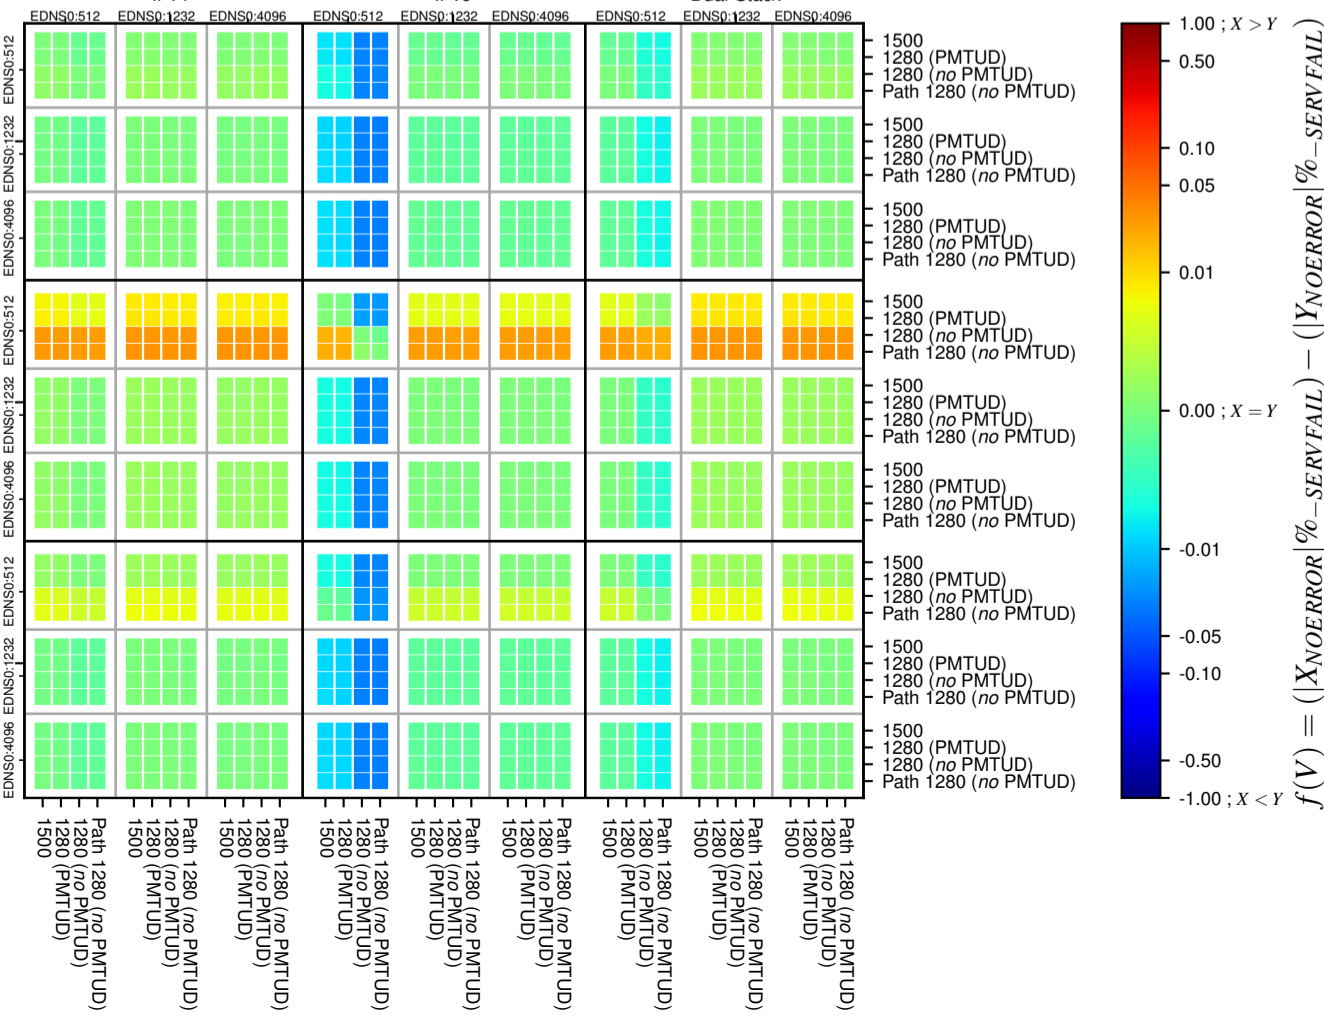

All Zones without DNSSEC for '.com'

All Zones with DNSSEC for '.com'

All Zones for '.com'

$$f(V) = (|X_{NOERROR}| \% - SERVFAIL) - (|Y_{NOERROR}| \% - SERVFAIL)$$

$$f(V) = (|X_{NOERROR}| \% - SERVFAIL) - (|Y_{NOERROR}| \% - SERVFAIL)$$

$$f(V) = (|X_{NOERROR}| \% - SERVFAIL) - (|Y_{NOERROR}| \% - SERVFAIL)$$