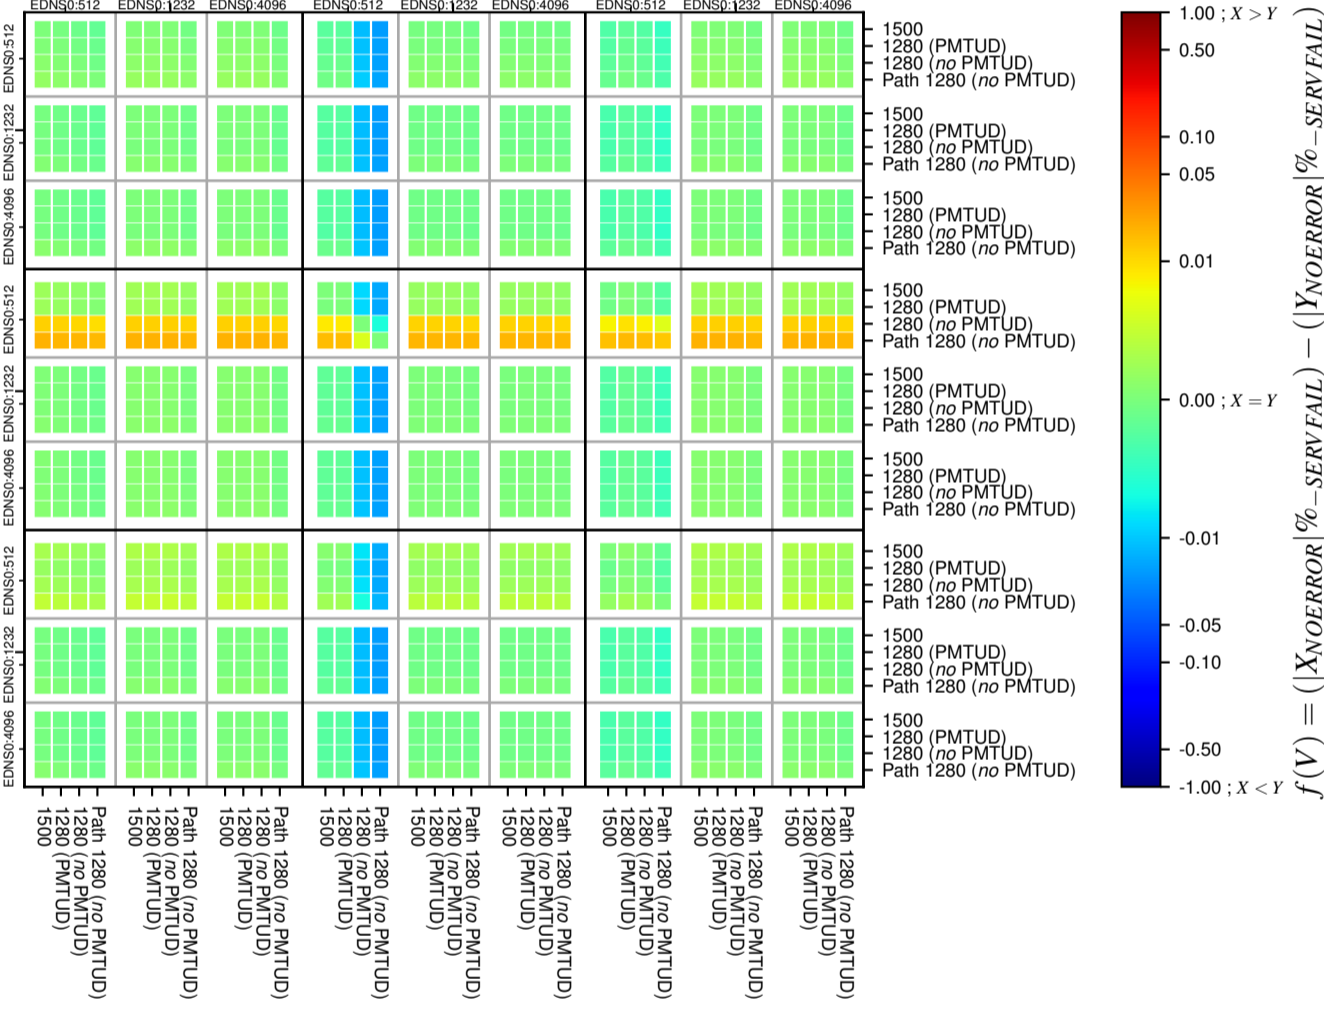

All Zones without DNSSEC for '.com'

All Zones with DNSSEC for '.com'

All Zones for '.com'

$$f(V) = (|X_{NOERROR}| \% - SERVFAIL) - (|Y_{NOERROR}| \% - SERVFAIL)$$

$$f(V) = (|X_{NOERROR}| \% - SERVFAIL) - (|Y_{NOERROR}| \% - SERVFAIL)$$

$$f(V) = (|X_{NOERROR}| \% - SERVFAIL) - (|Y_{NOERROR}| \% - SERVFAIL)$$