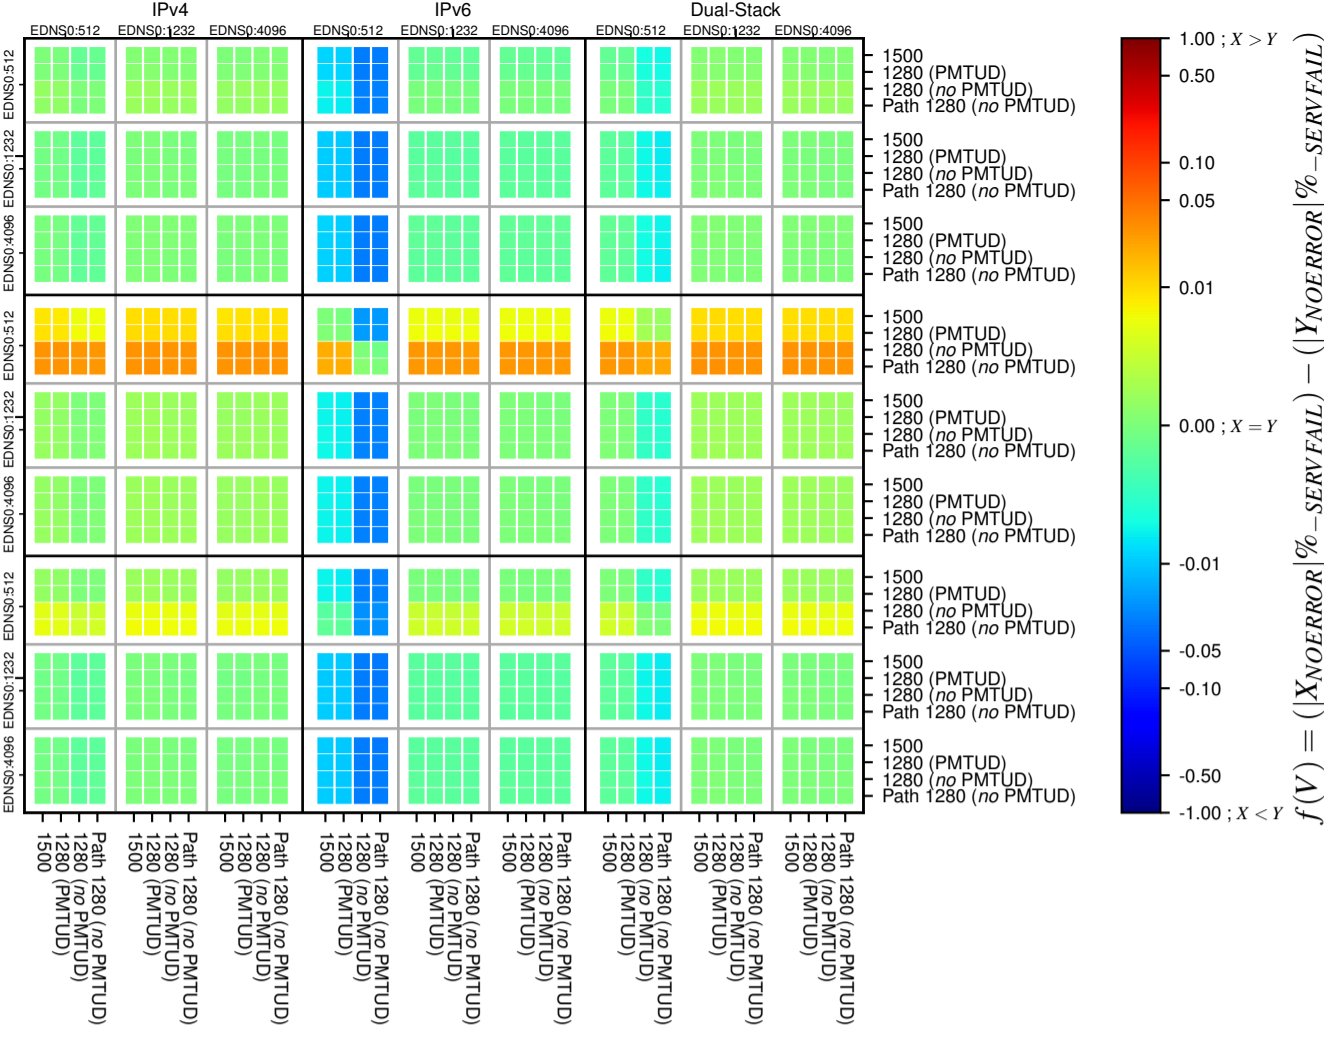

All Zones without DNSSEC for '.com'

All Zones with DNSSEC for '.com'

All Zones for '.com'

$$f(V) = (|X_{NOERROR}| \% - SERVFAIL) - (|Y_{NOERROR}| \% - SERVFAIL)$$

$$f(V) = (|X_{NOERROR}| \% - SERVFAIL) - (|Y_{NOERROR}| \% - SERVFAIL)$$

$$f(V) = (|X_{NOERROR}| \% - SERVFAIL) - (|Y_{NOERROR}| \% - SERVFAIL)$$