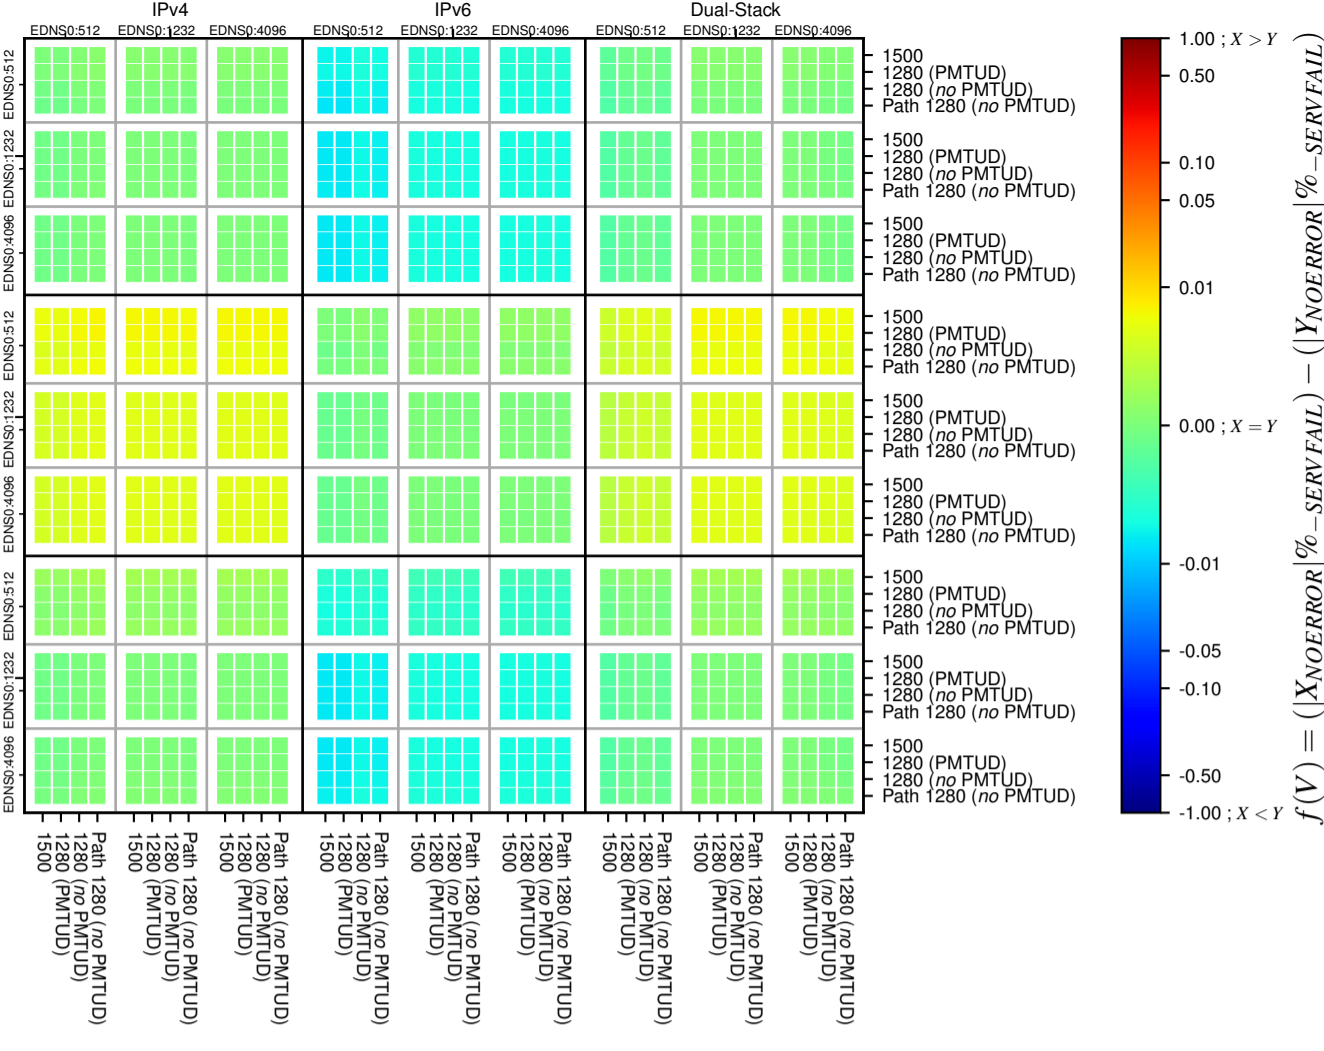

### All Zones without DNSSEC for '.de'