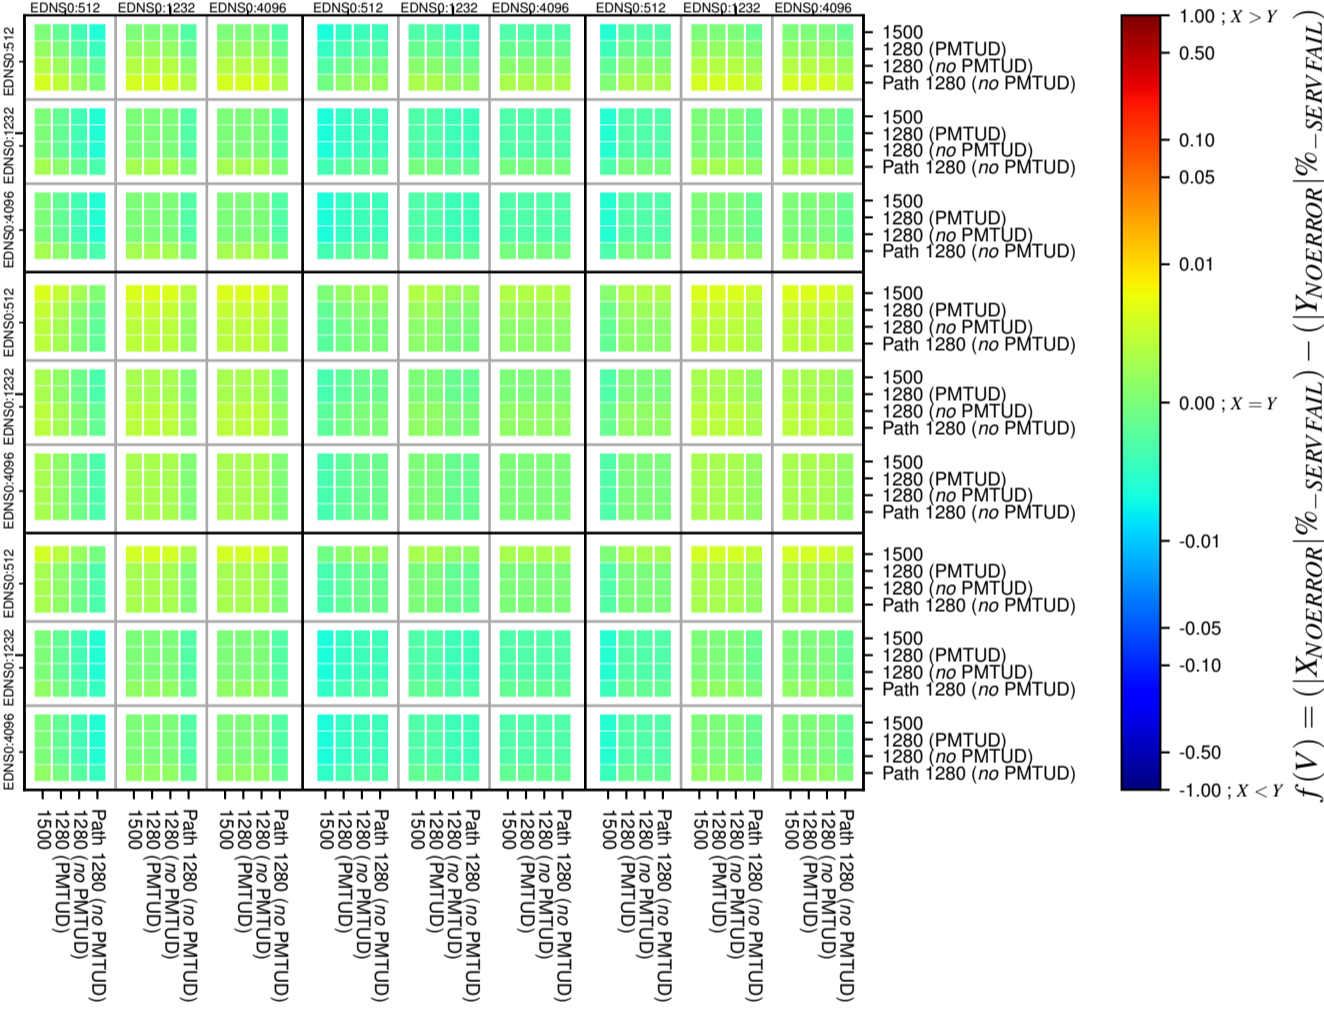

All Zones with DNSSEC for '.de'