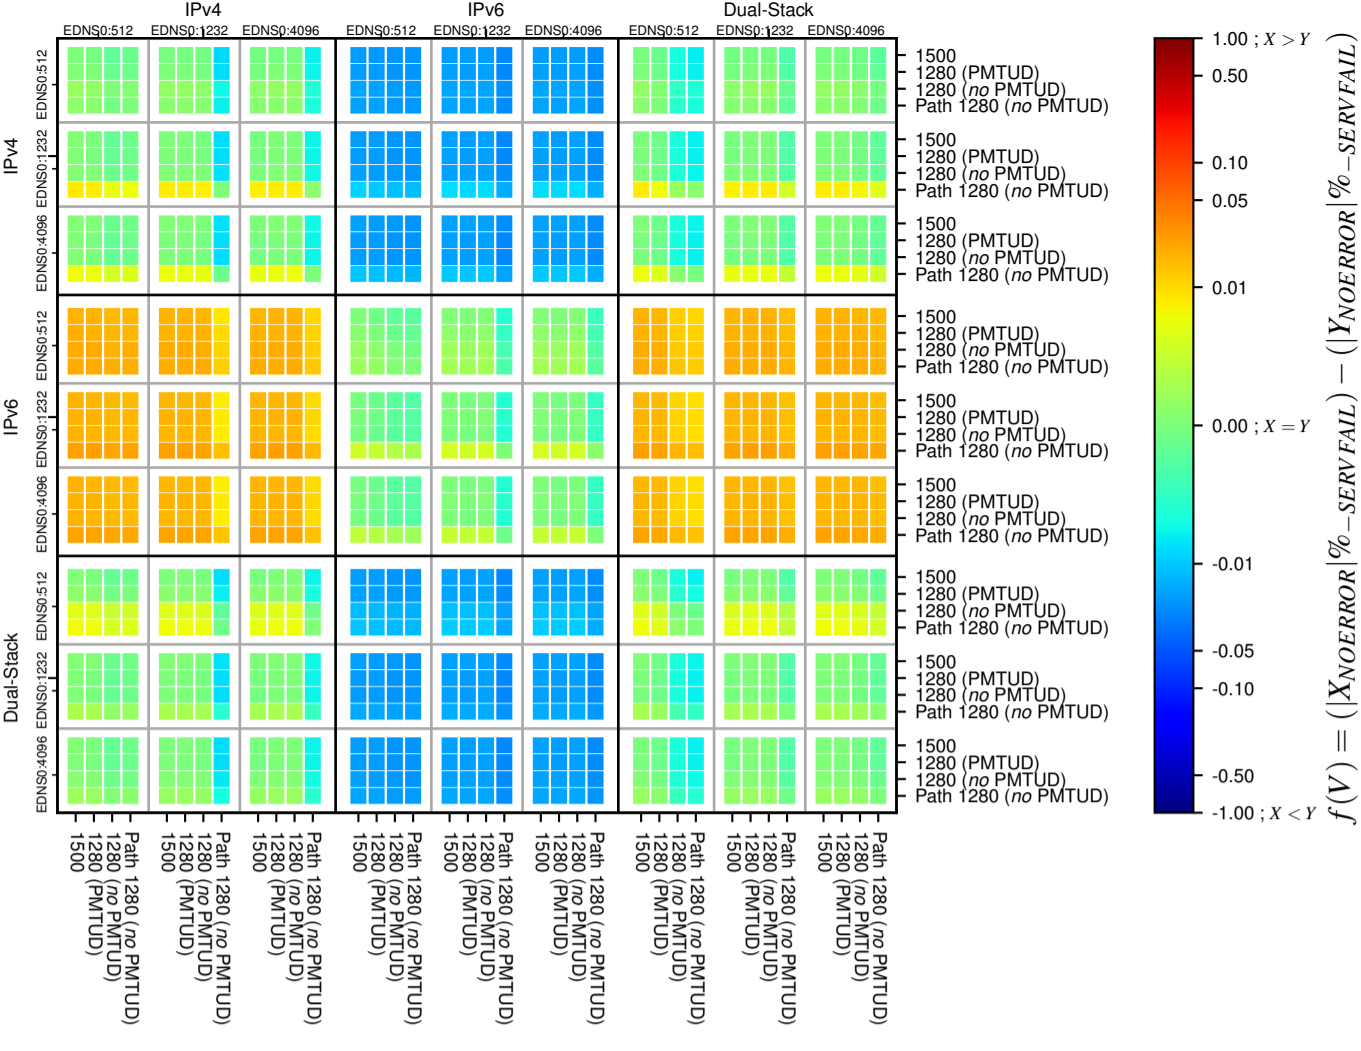

### All Zones without DNSSEC for '.nl'