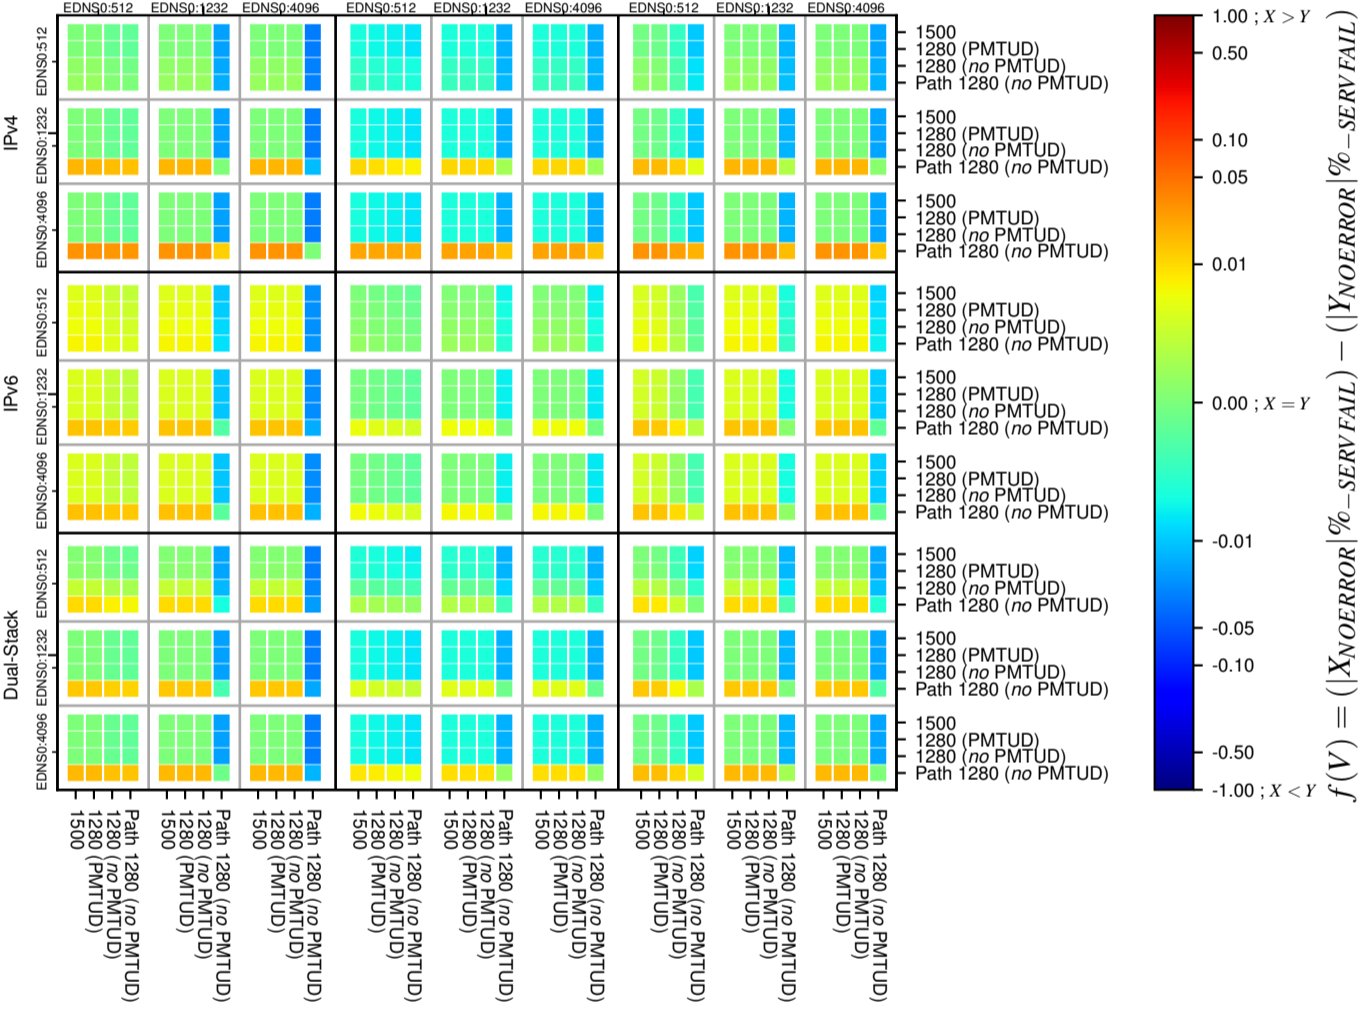

All Zones with DNSSEC for '.nl'