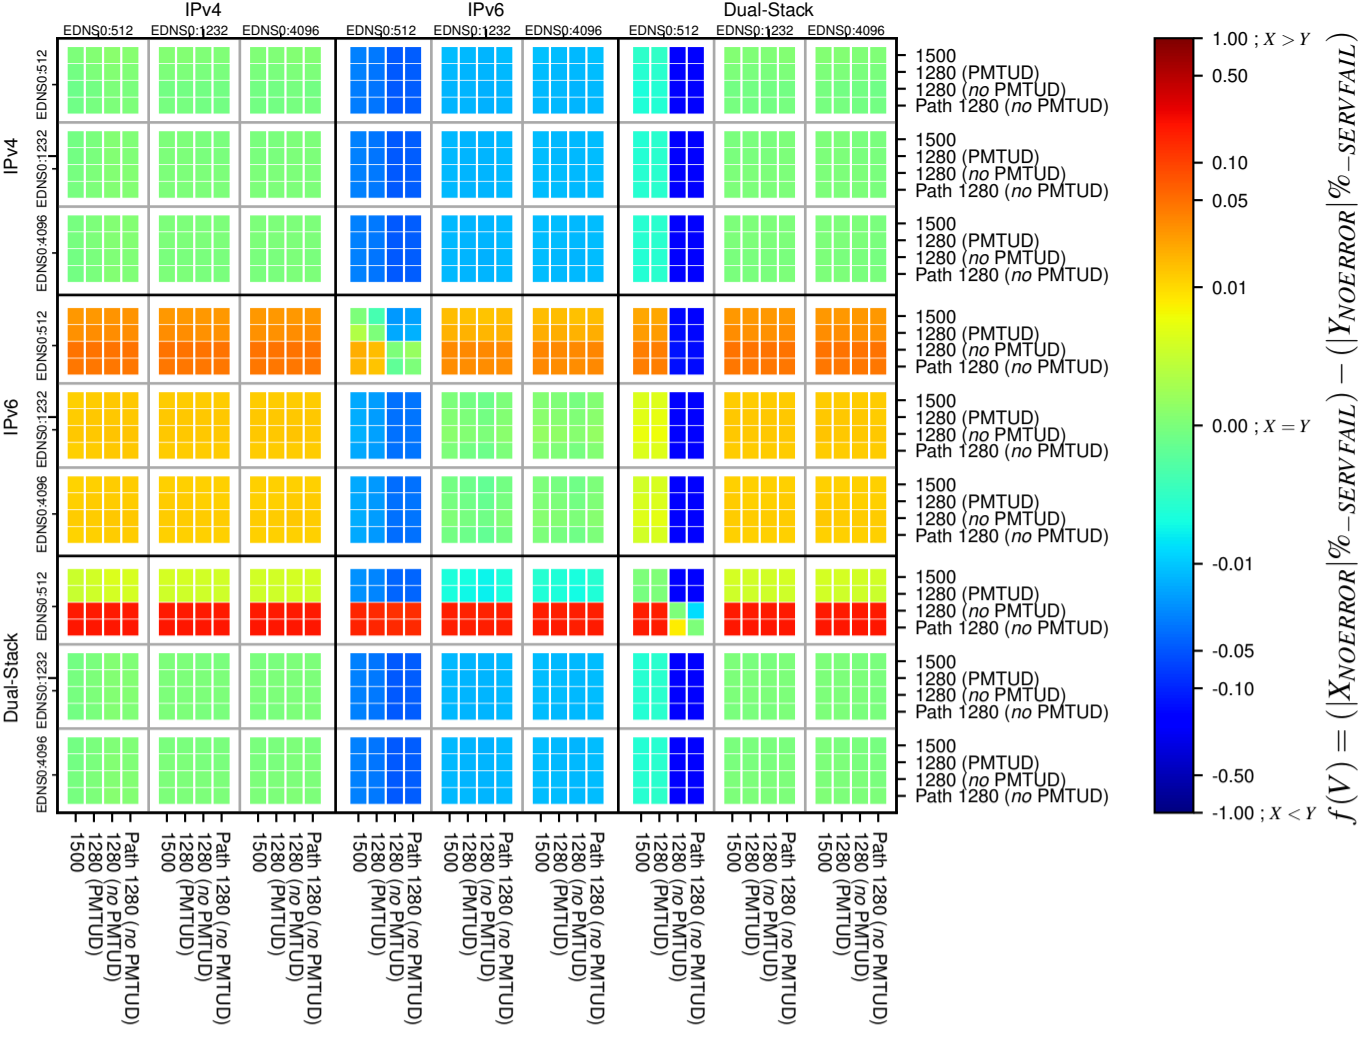

### All Zones without DNSSEC for '.ru'

### All Zones with DNSSEC for '.ru'

### All Zones for '.ru'

$$f(V) = (|X_{NOERROR}| \% - SERVFAIL) - (|Y_{NOERROR}| \% - SERVFAIL)$$

$$f(V) = (|X_{NOERROR}| \% - SERVFAIL) - (|Y_{NOERROR}| \% - SERVFAIL)$$

$$f(V) = (|X_{NOERROR}| \% - SERVFAIL) - (|Y_{NOERROR}| \% - SERVFAIL)$$