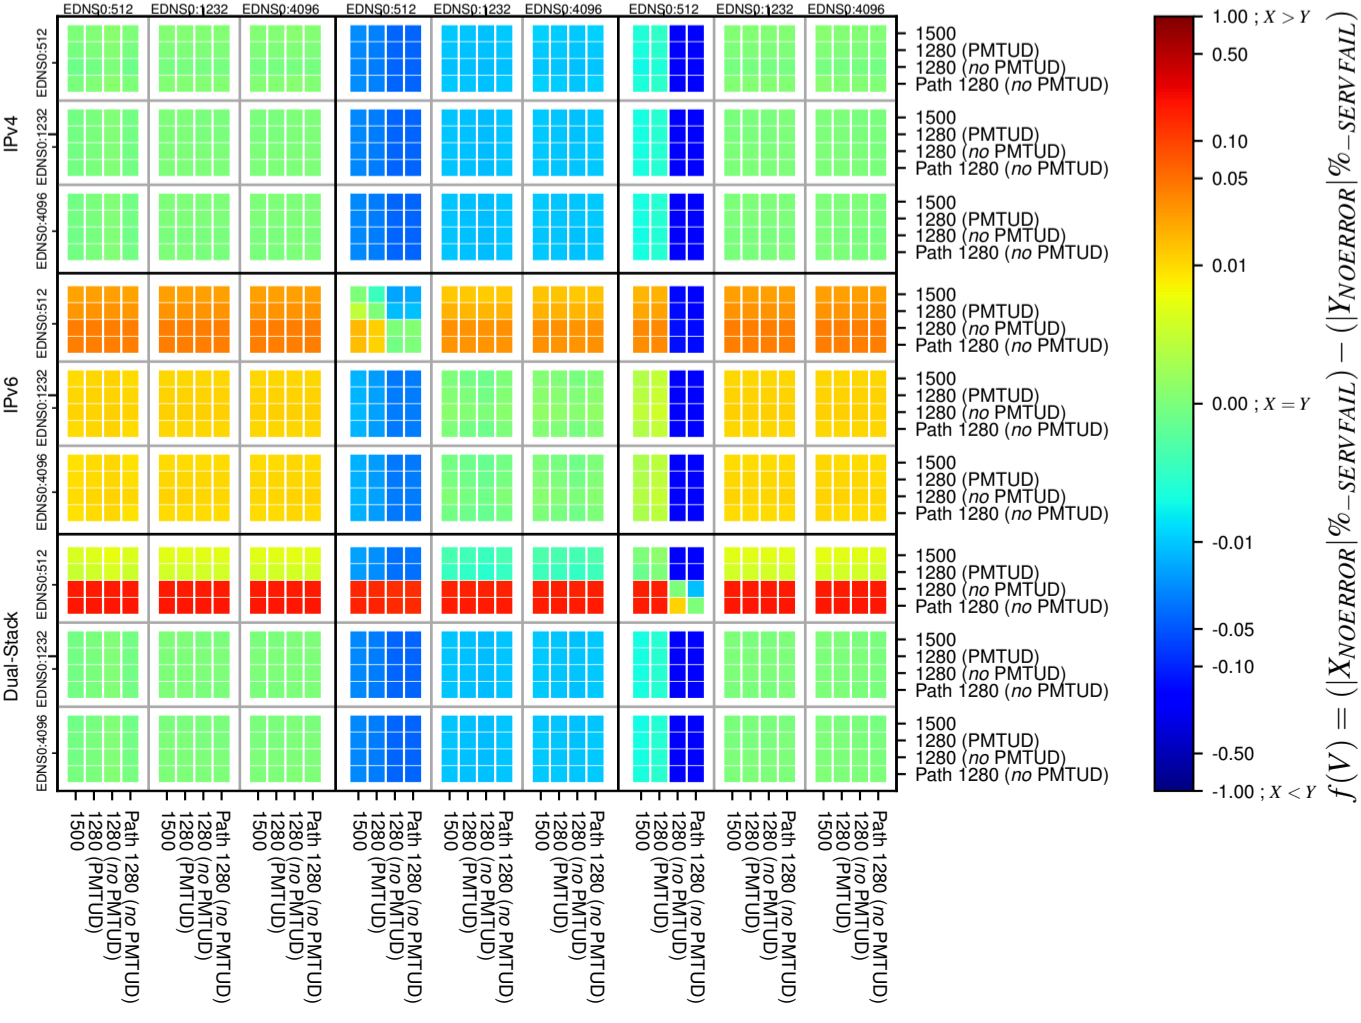

### All Zones without DNSSEC for '.ru'

### All Zones with DNSSEC for '.ru'

### All Zones for '.ru'

$$f(V) = (|X_{NOERROR}| \% - SERVFAIL) - (|Y_{NOERROR}| \% - SERVFAIL)$$

$$f(V) = (|X_{NOERROR}| \% - SERVFAIL) - (|Y_{NOERROR}| \% - SERVFAIL)$$

$$f(V) = (|X_{NOERROR}| \% - SERVFAIL) - (|Y_{NOERROR}| \% - SERVFAIL)$$