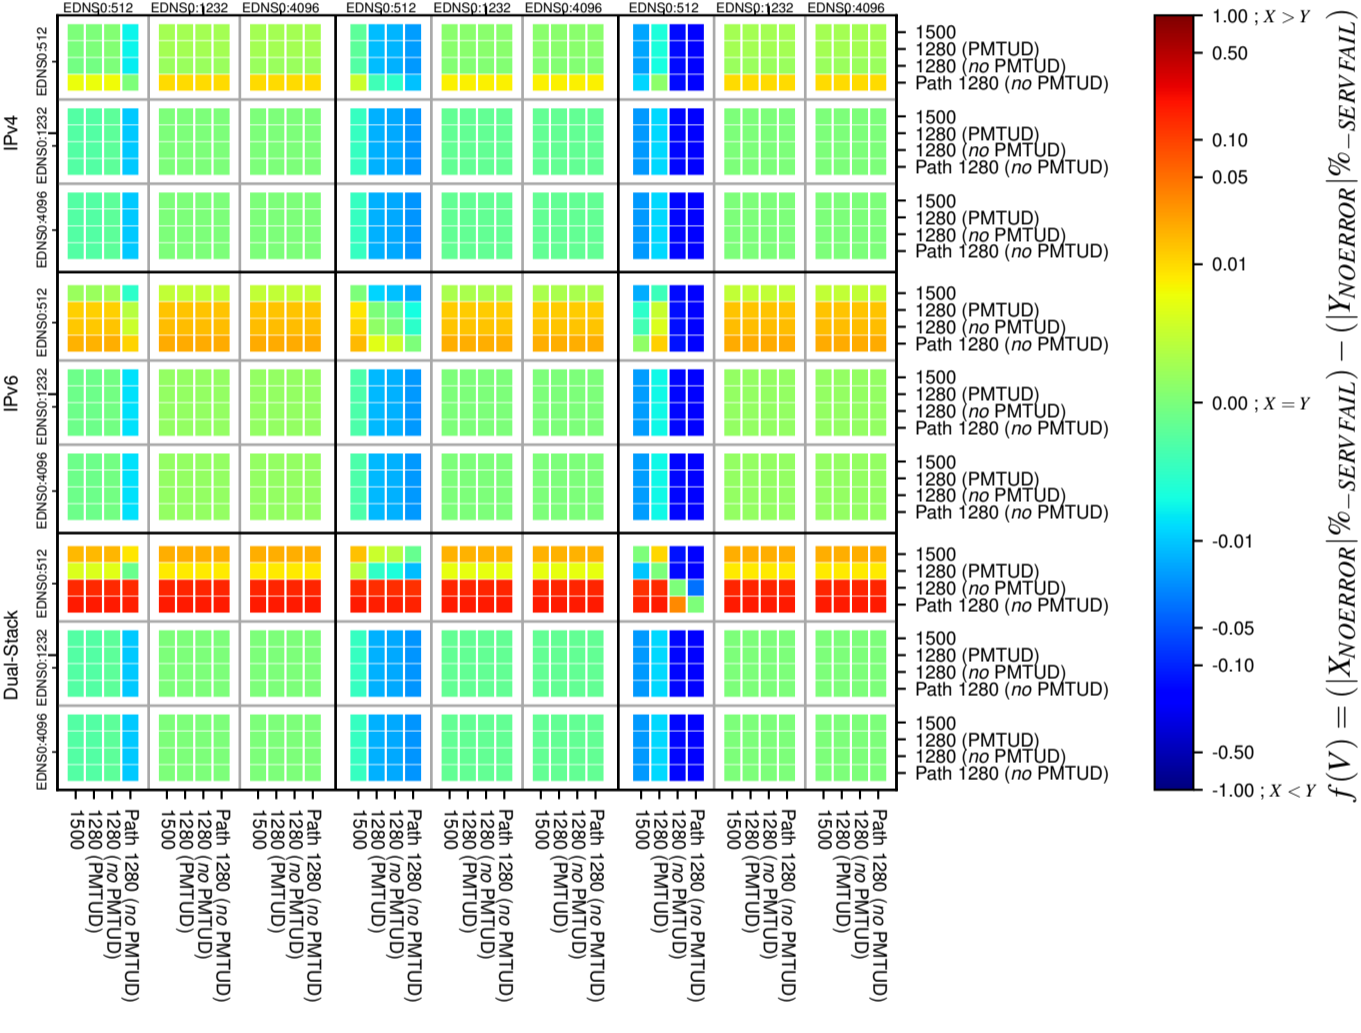

### All Zones without DNSSEC for '.ru'

### All Zones with DNSSEC for '.ru'

### All Zones for '.ru'

$$f(V) = (|X_{NOERROR}| \% - SERVFAIL) - (|Y_{NOERROR}| \% - SERVFAIL)$$

$$f(V) = (|X_{NOERROR}| \% - SERVFAIL) - (|Y_{NOERROR}| \% - SERVFAIL)$$

$$f(V) = (|X_{NOERROR}| \% - SERVFAIL) - (|Y_{NOERROR}| \% - SERVFAIL)$$