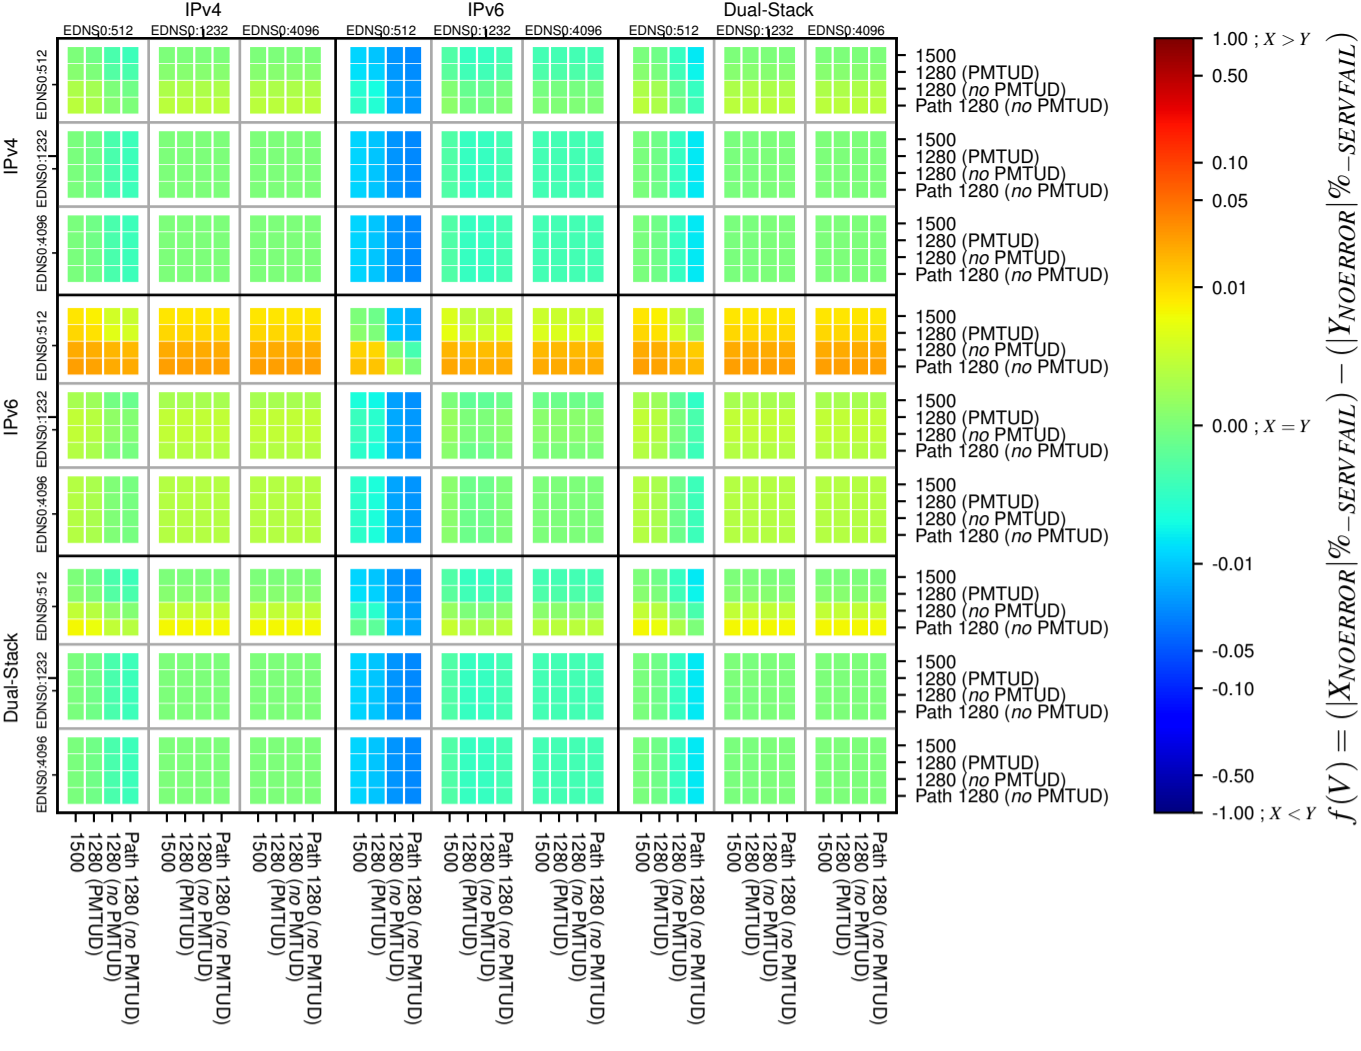

### All Zones without DNSSEC for '.se'

### All Zones with DNSSEC for '.se'