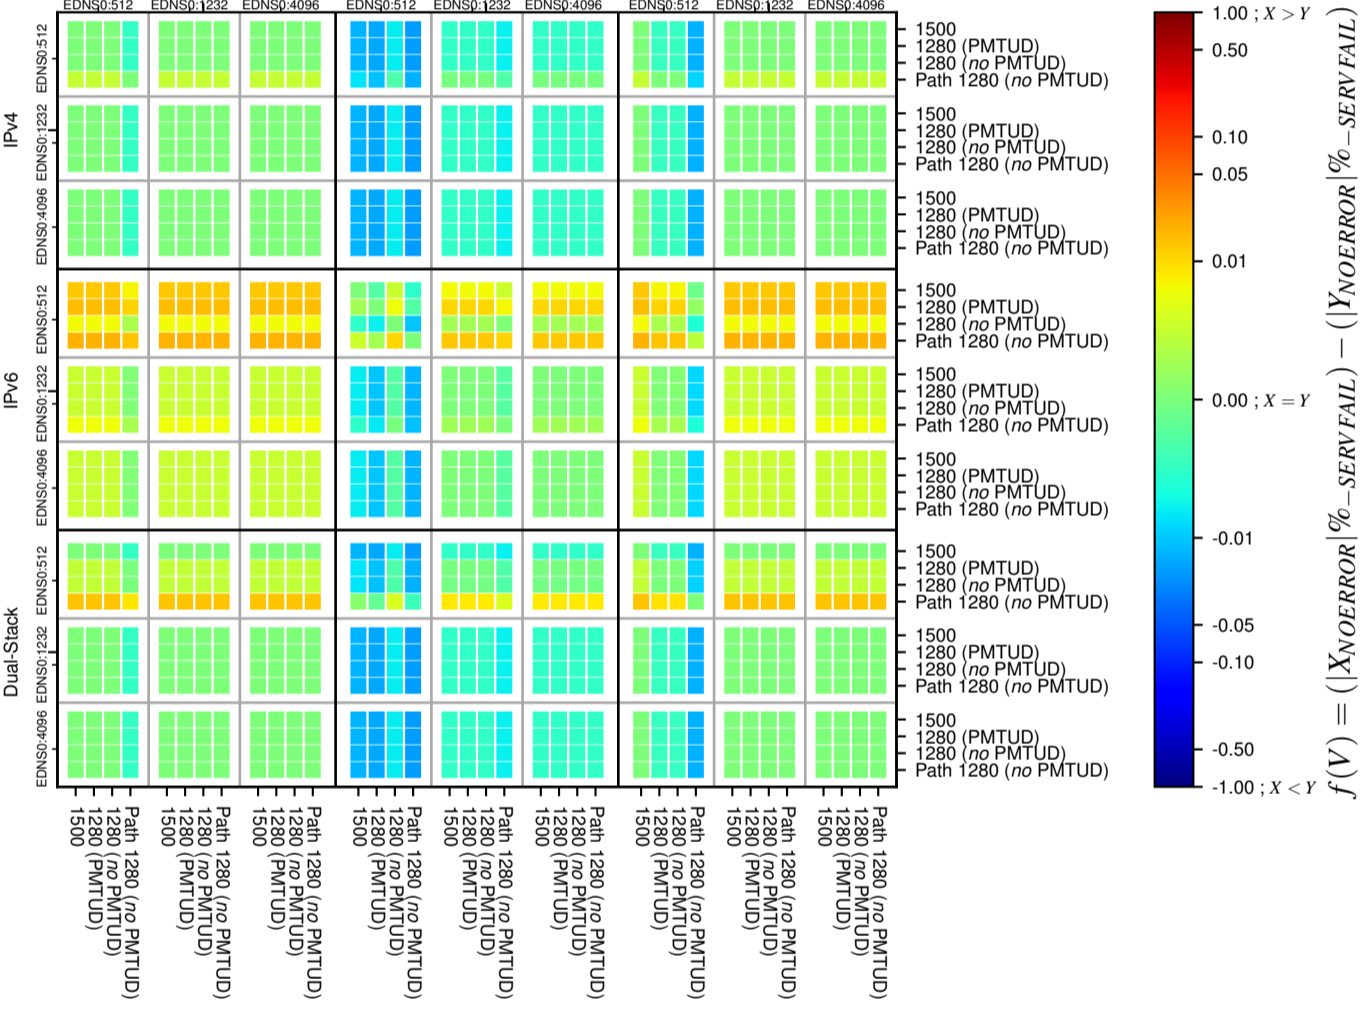

### All Zones without DNSSEC for '.se'

### All Zones with DNSSEC for '.se'