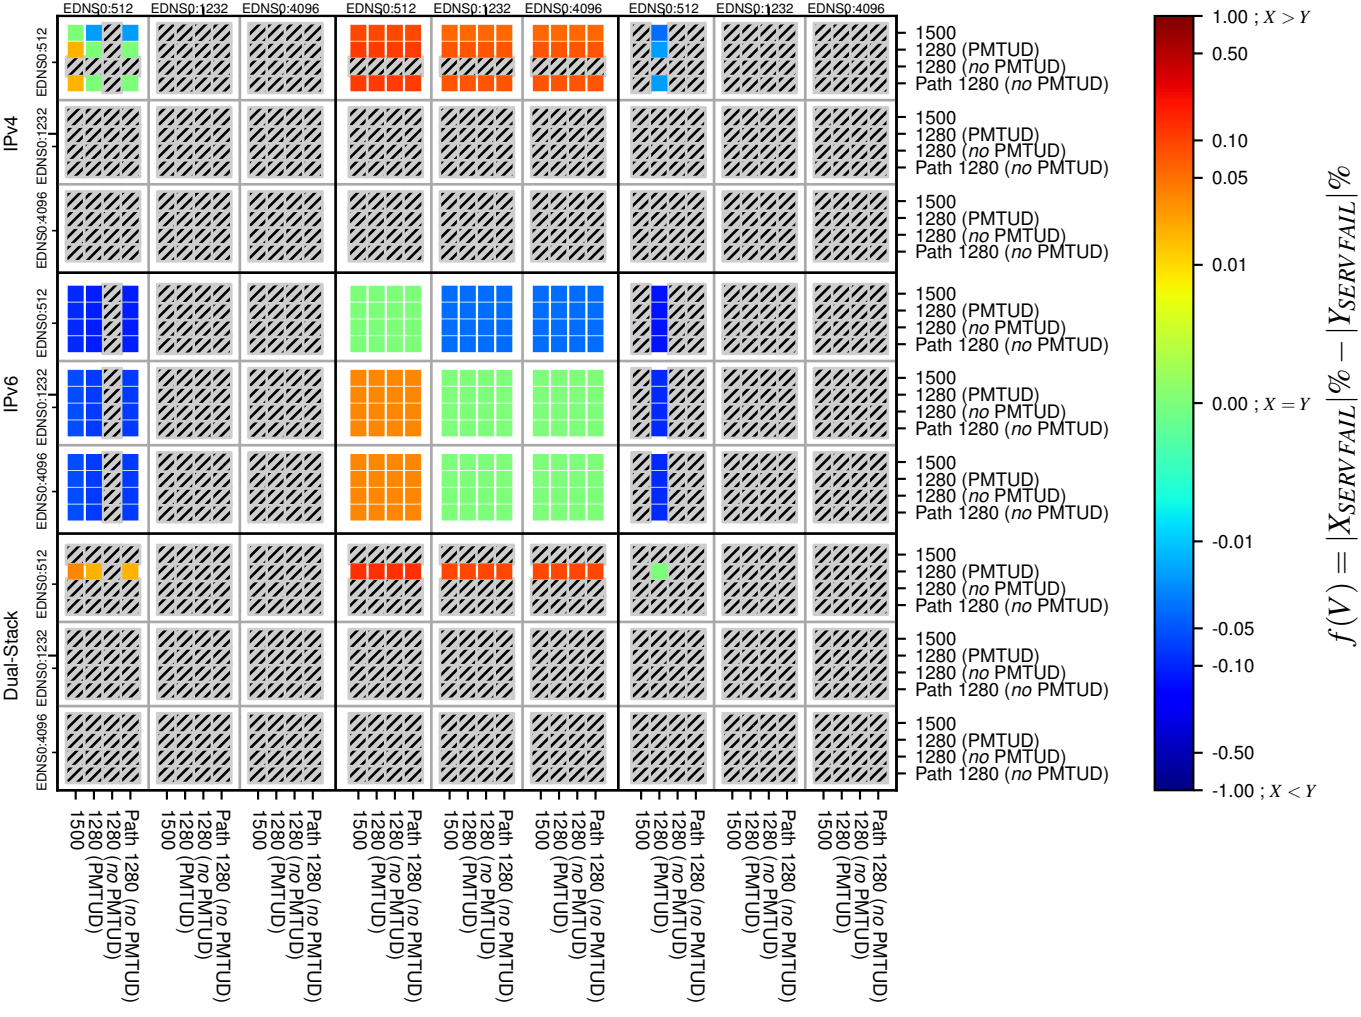

All Zones without DNSSEC for '.br'

All Zones with DNSSEC for '.br'

All Zones for '.br'