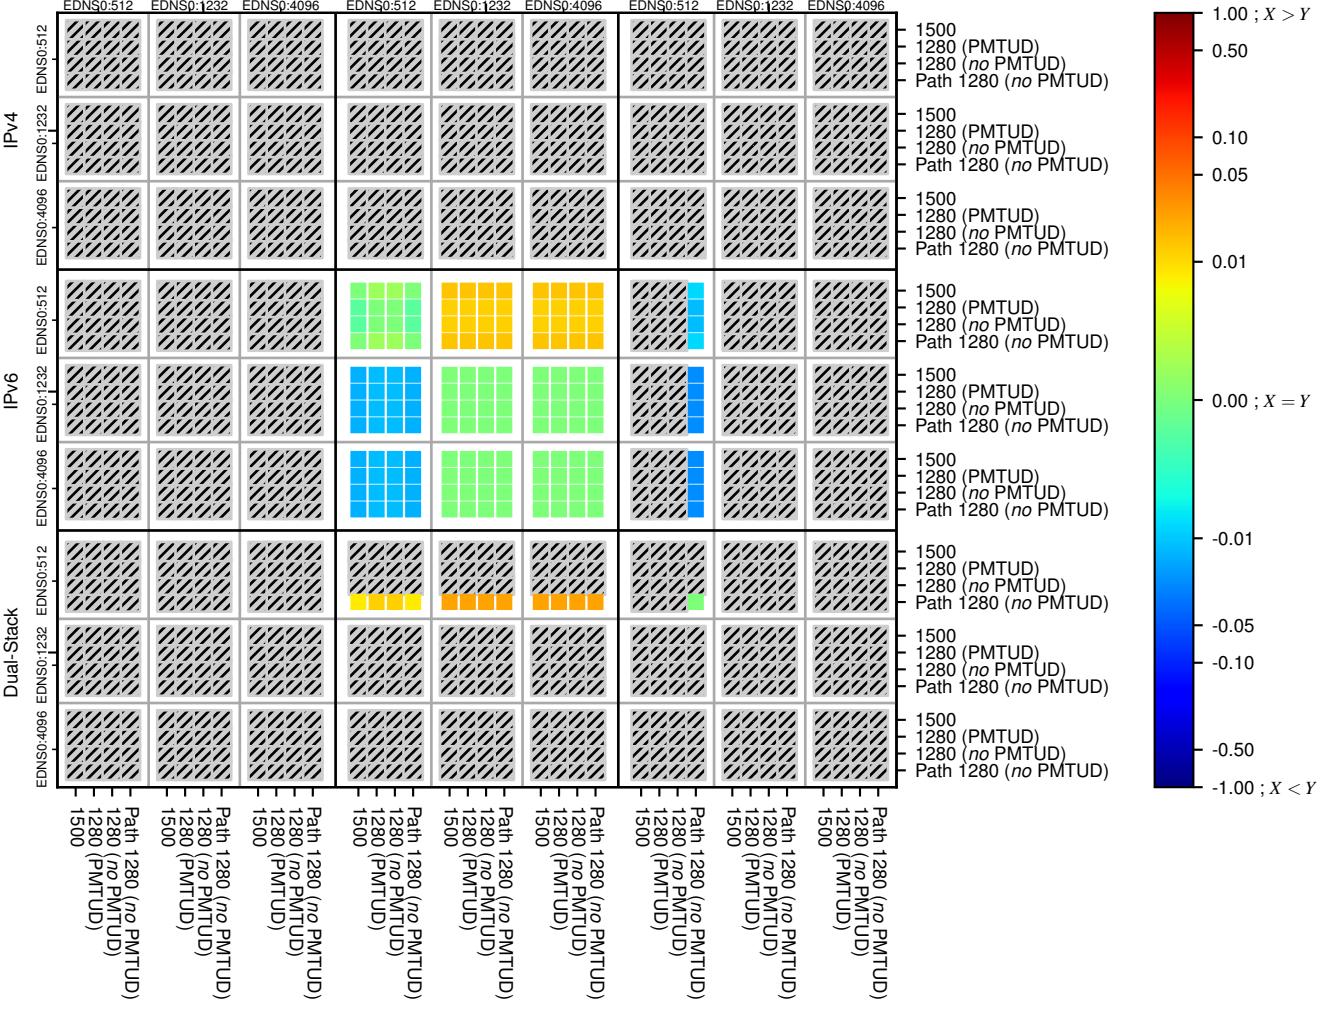

All Zones without DNSSEC for '.jp'

All Zones with DNSSEC for '.jp'

All Zones for '.jp'