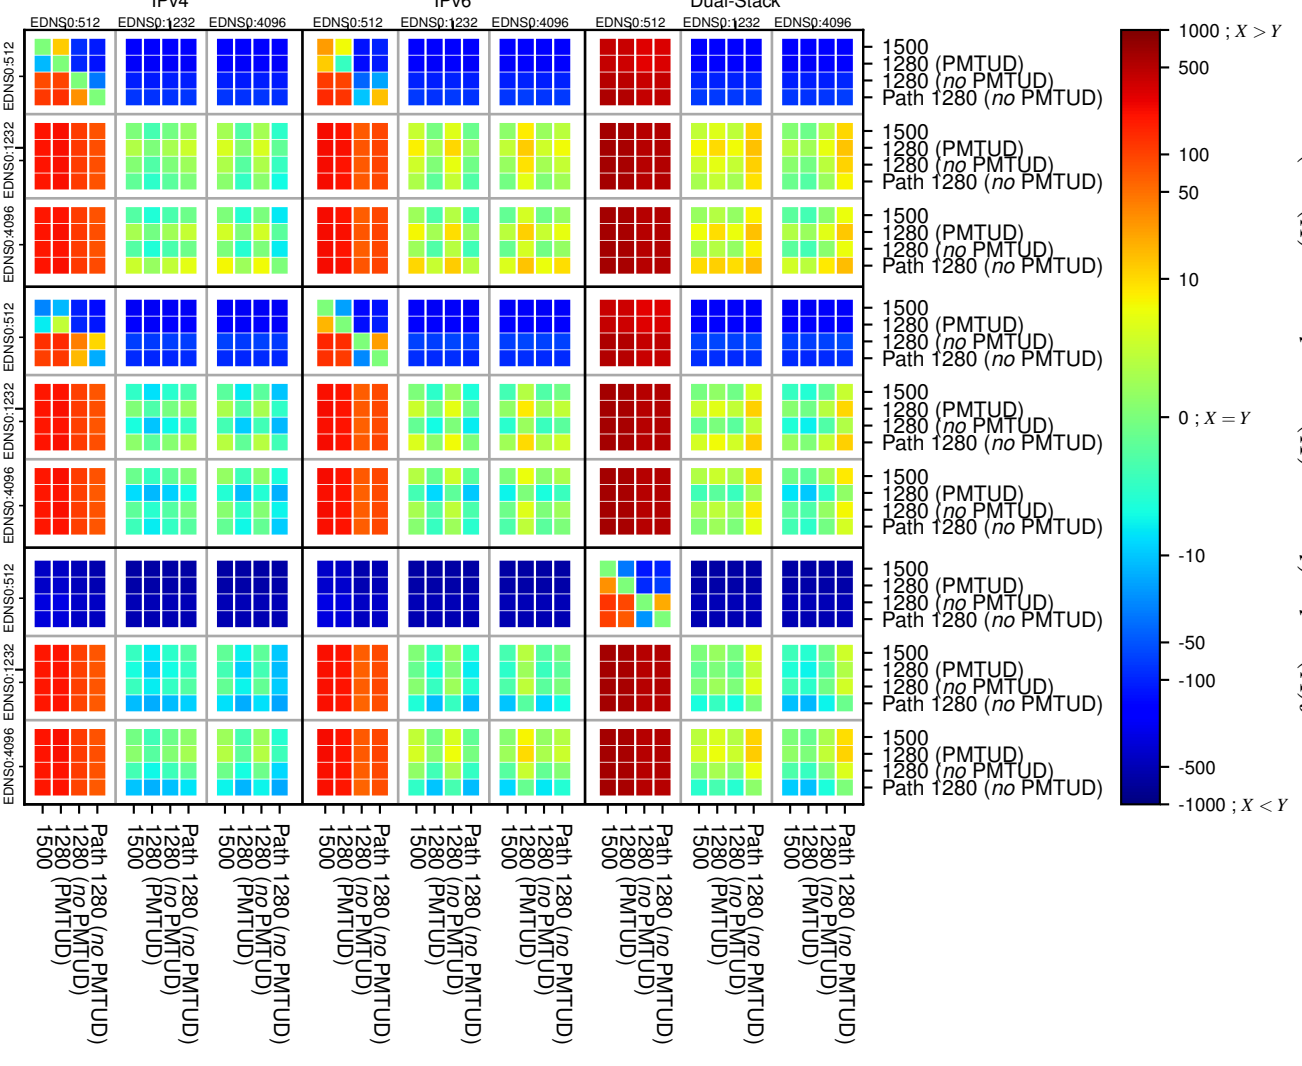

All Zones without DNSSEC returning NOERROR for '.de'

All Zones with DNSSEC returning NOERROR for '.de'

All Zones returning NOERROR for '.de'