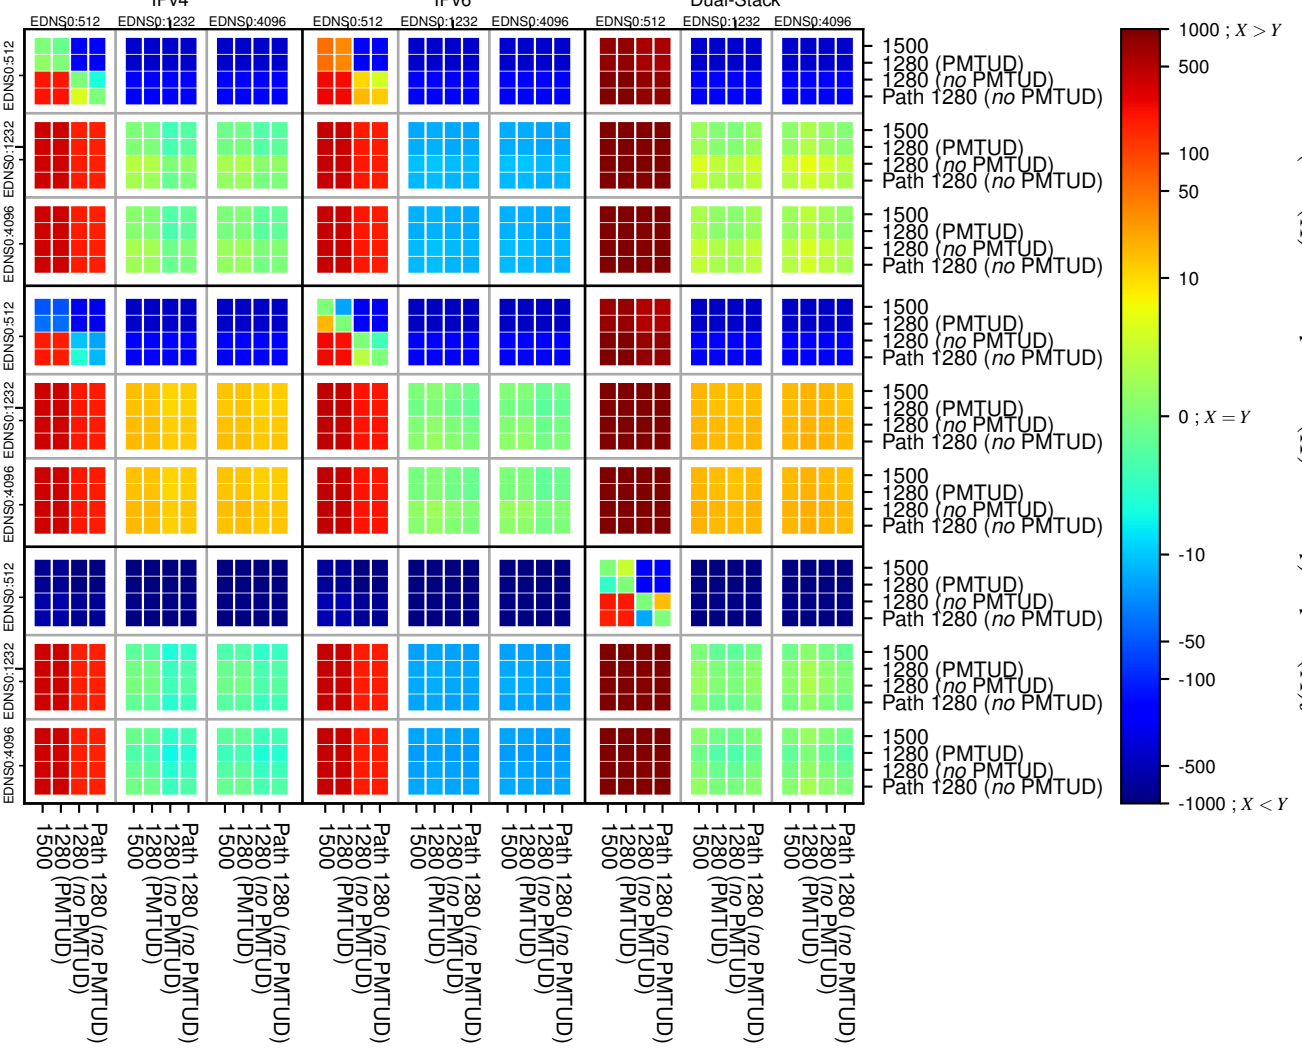

All Zones without DNSSEC returning NOERROR for '.de'

All Zones with DNSSEC returning NOERROR for '.de'

All Zones returning NOERROR for '.de'