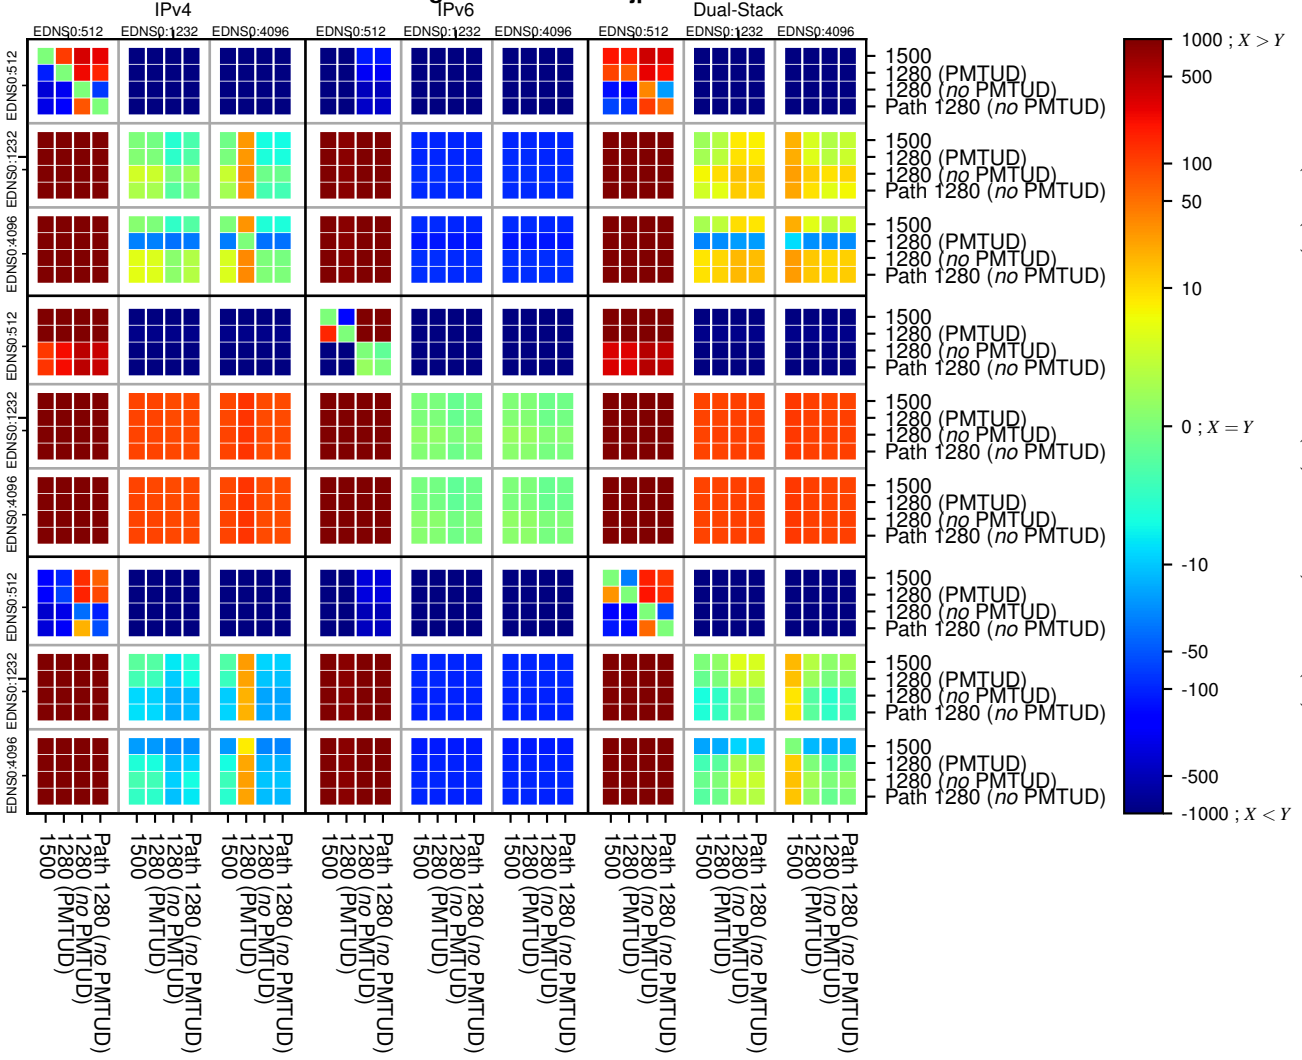

All Zones without DNSSEC returning NOERROR for '.jp'

All Zones with DNSSEC returning NOERROR for '.jp'

All Zones returning NOERROR for '.jp'