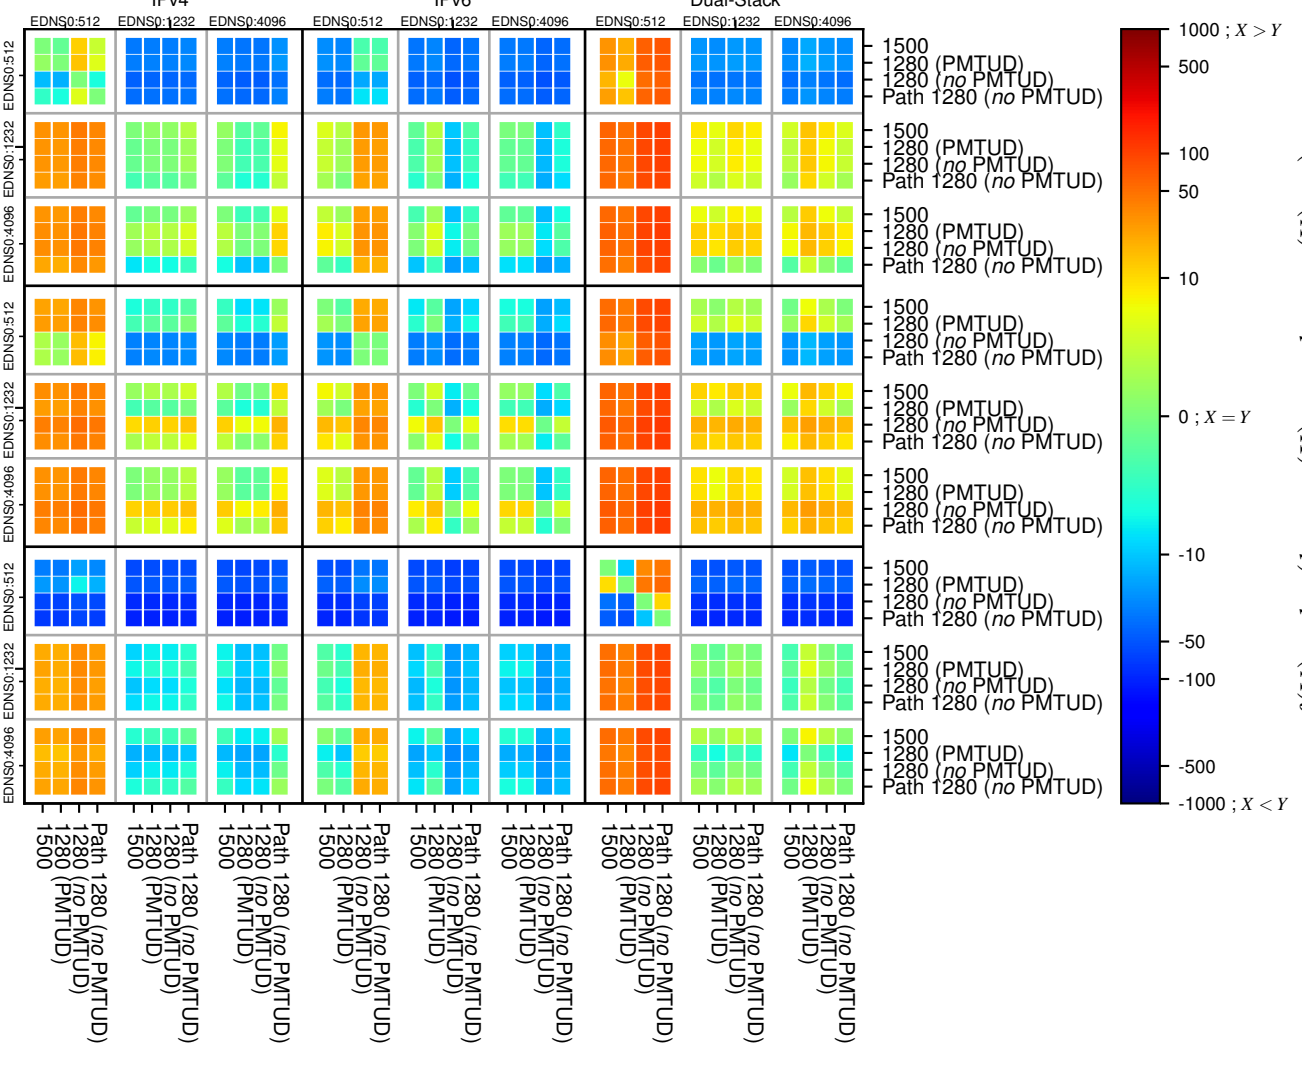

All Zones without DNSSEC returning NOERROR for '.nl'

All Zones with DNSSEC returning NOERROR for '.nl'

All Zones returning NOERROR for '.nl'

$$f(V) = \log(\text{latency}(X)_{\text{avg.}} - \text{latency}(Y)_{\text{avg.}}) \text{ms}$$

$$f(V) = \log(\text{latency}(X)_{\text{avg.}} - \text{latency}(Y)_{\text{avg.}}) \text{ms}$$

$$f(V) = \log(\text{latency}(X)_{\text{avg.}} - \text{latency}(Y)_{\text{avg.}}) \text{ms}$$