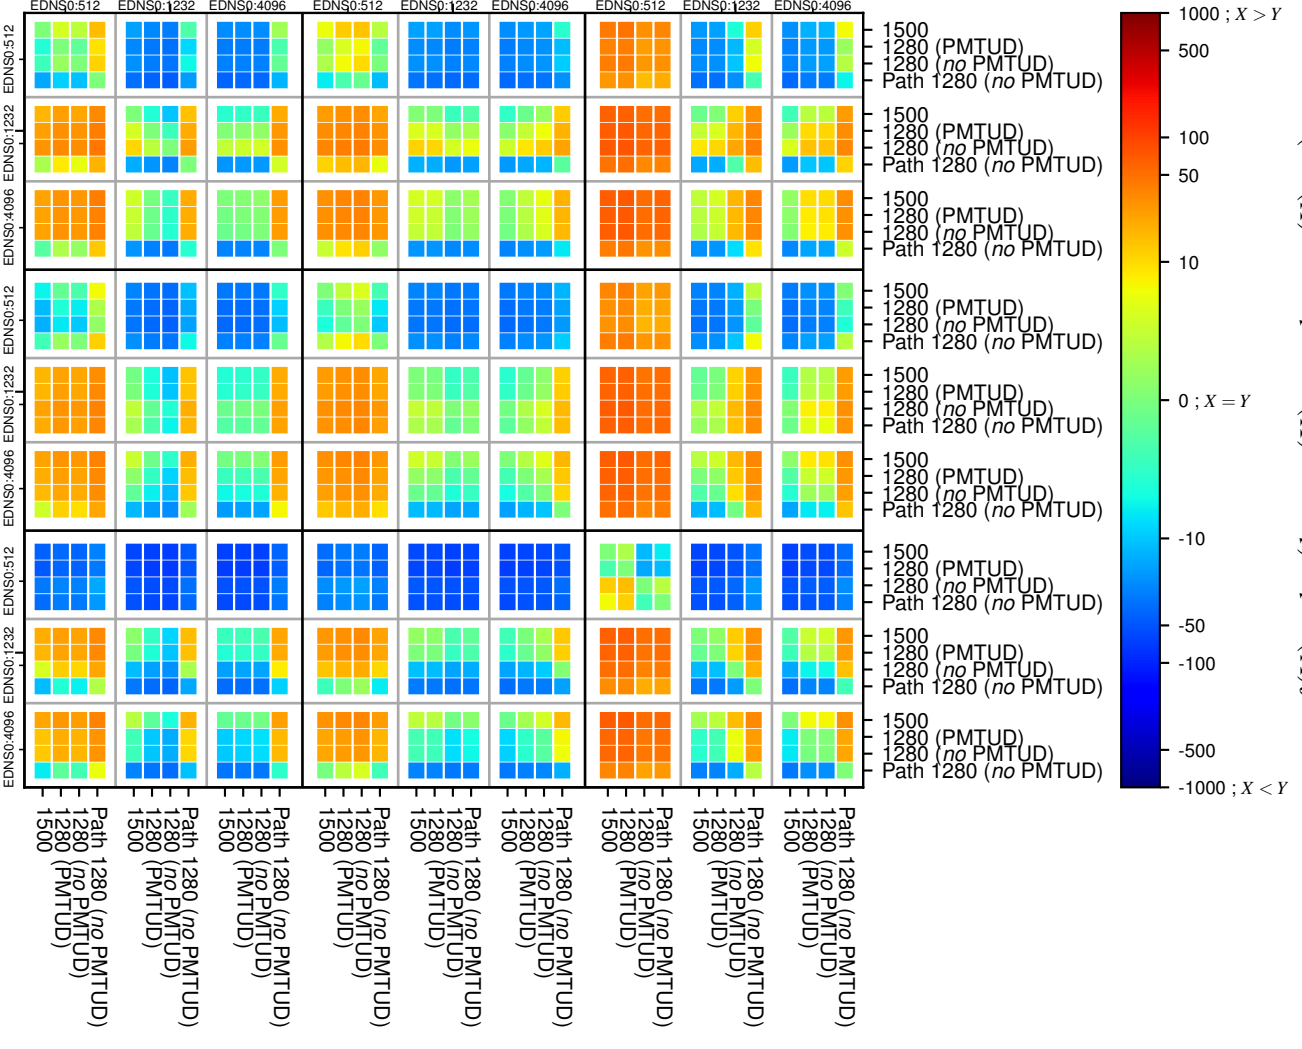

All Zones without DNSSEC returning NOERROR for '.nl'

All Zones with DNSSEC returning NOERROR for '.nl'

All Zones returning NOERROR for '.nl'

$$f(V) = \log(\text{latency}(X)_{\text{avg.}} - \text{latency}(Y)_{\text{avg.}}) \text{ms}$$

$$f(V) = \log(\text{latency}(X)_{\text{avg.}} - \text{latency}(Y)_{\text{avg.}}) \text{ms}$$

$$f(V) = \log(\text{latency}(X)_{\text{avg.}} - \text{latency}(Y)_{\text{avg.}}) \text{ms}$$