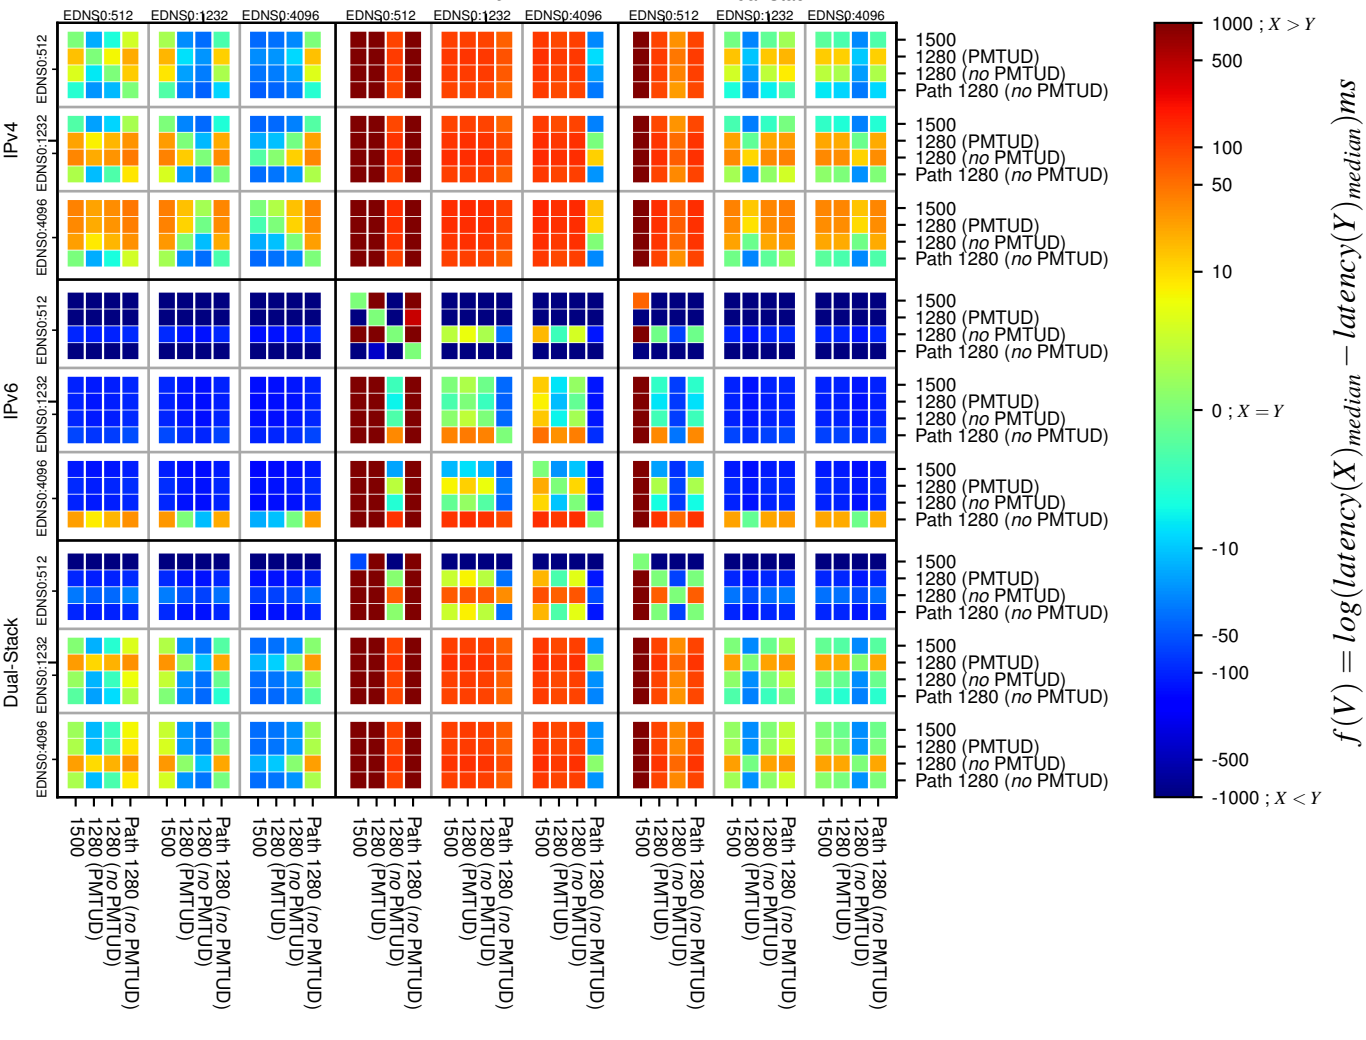

All Zones without DNSSEC returning NOERROR for '.com'

All Zones with DNSSEC returning NOERROR for '.com'

All Zones returning NOERROR for '.com'

$$f(V) = \log(\text{latency}(X)_{\text{median}} - \text{latency}(Y)_{\text{median}}) \text{ms}$$