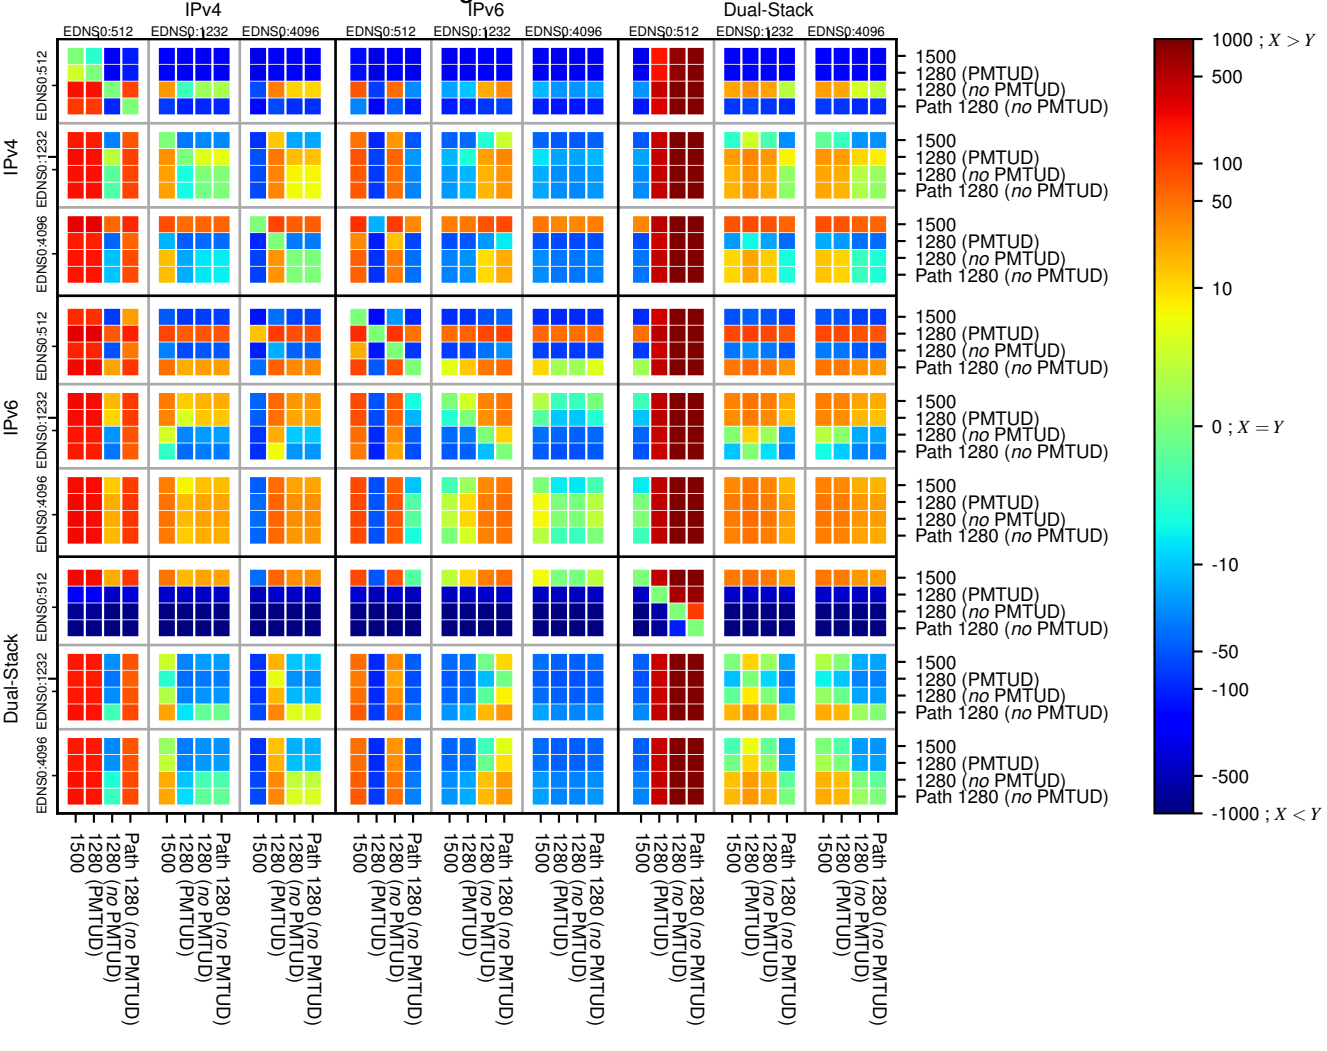

All Zones without DNSSEC returning NOERROR for '.it'

All Zones with DNSSEC returning NOERROR for '.it'

All Zones returning NOERROR for '.it'

$$f(V) = \log(\text{latency}(X)_{\text{median}} - \text{latency}(Y)_{\text{median}}) \text{ms}$$

$$f(V) = \log(\text{latency}(X)_{\text{median}} - \text{latency}(Y)_{\text{median}}) \text{ms}$$

$$f(V) = \log(\text{latency}(X)_{\text{median}} - \text{latency}(Y)_{\text{median}}) \text{ms}$$