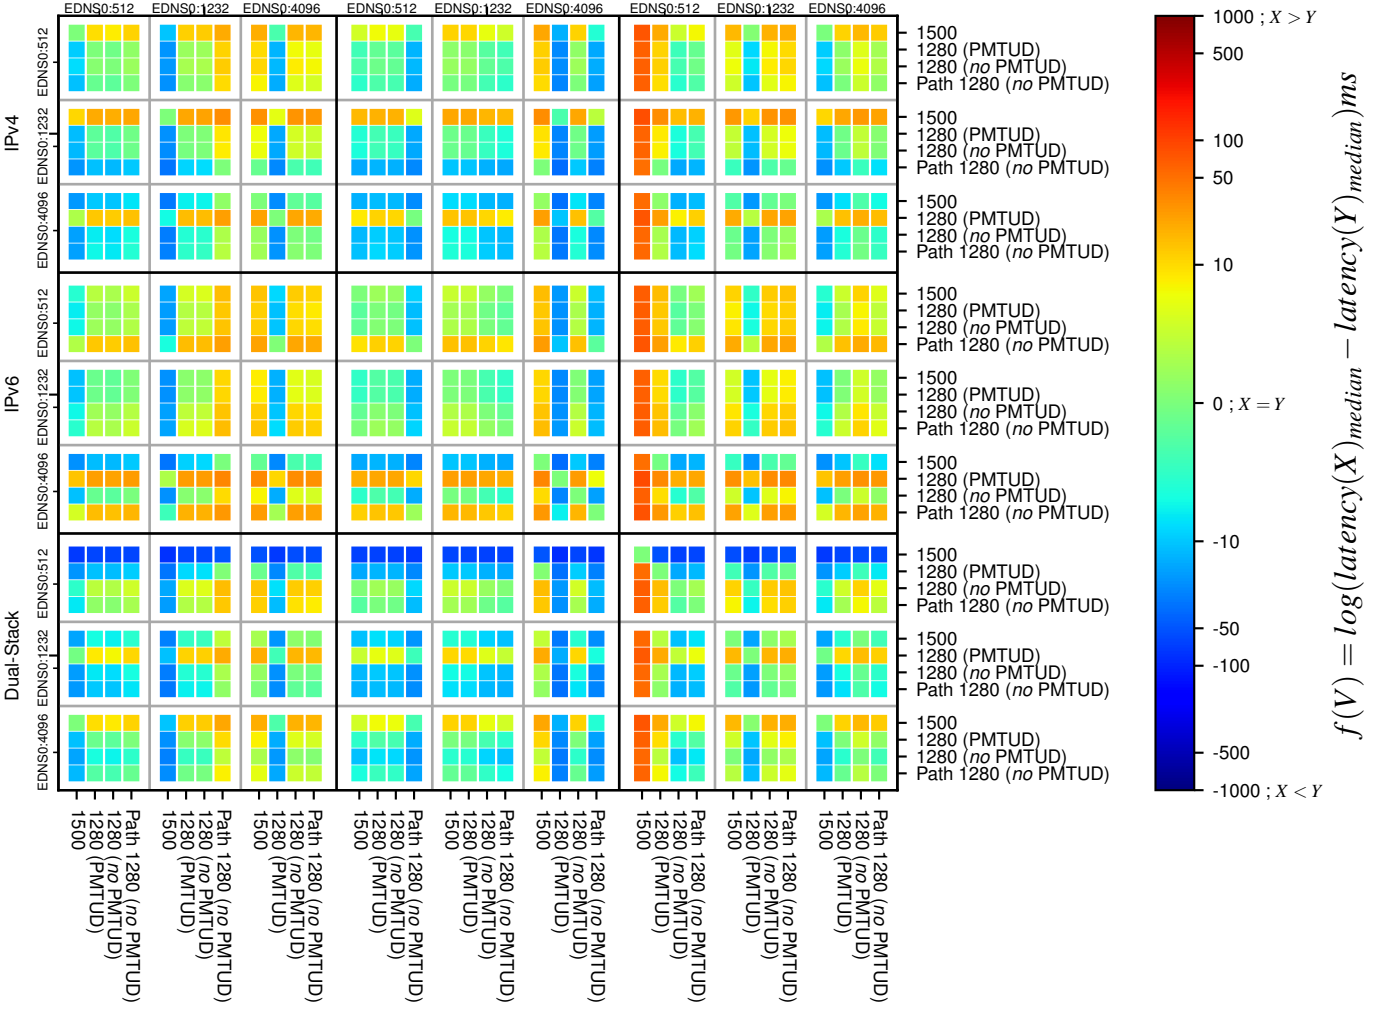

### All Zones without DNSSEC returning NOERROR for '.se'

### All Zones with DNSSEC returning NOERROR for '.se'