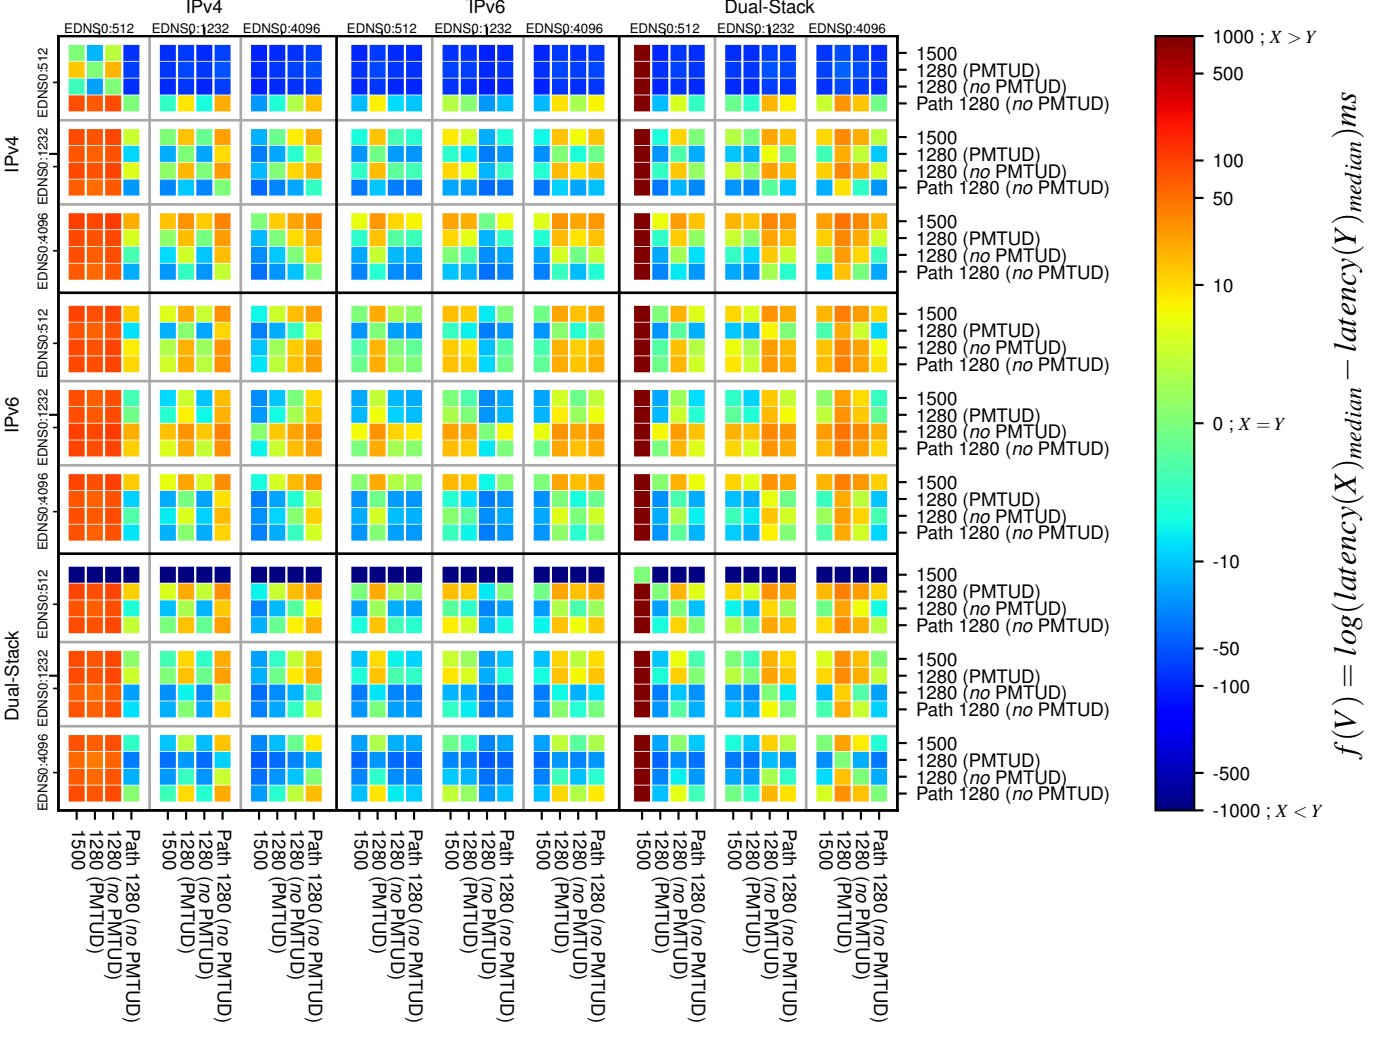

### All Zones without DNSSEC returning NOERROR for '.se'