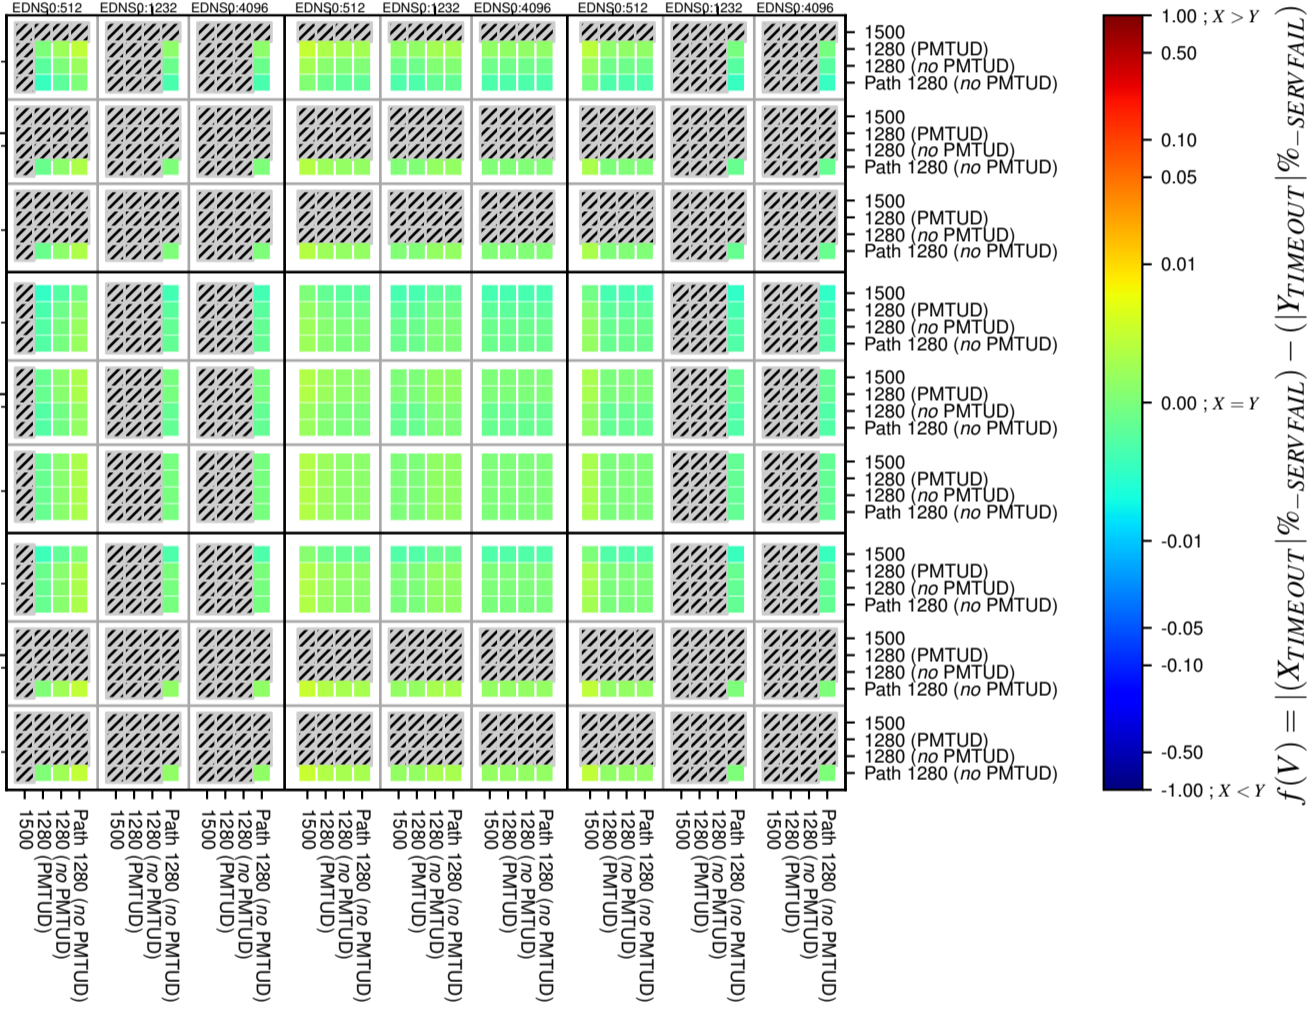

All Zones with DNSSEC for '.de'