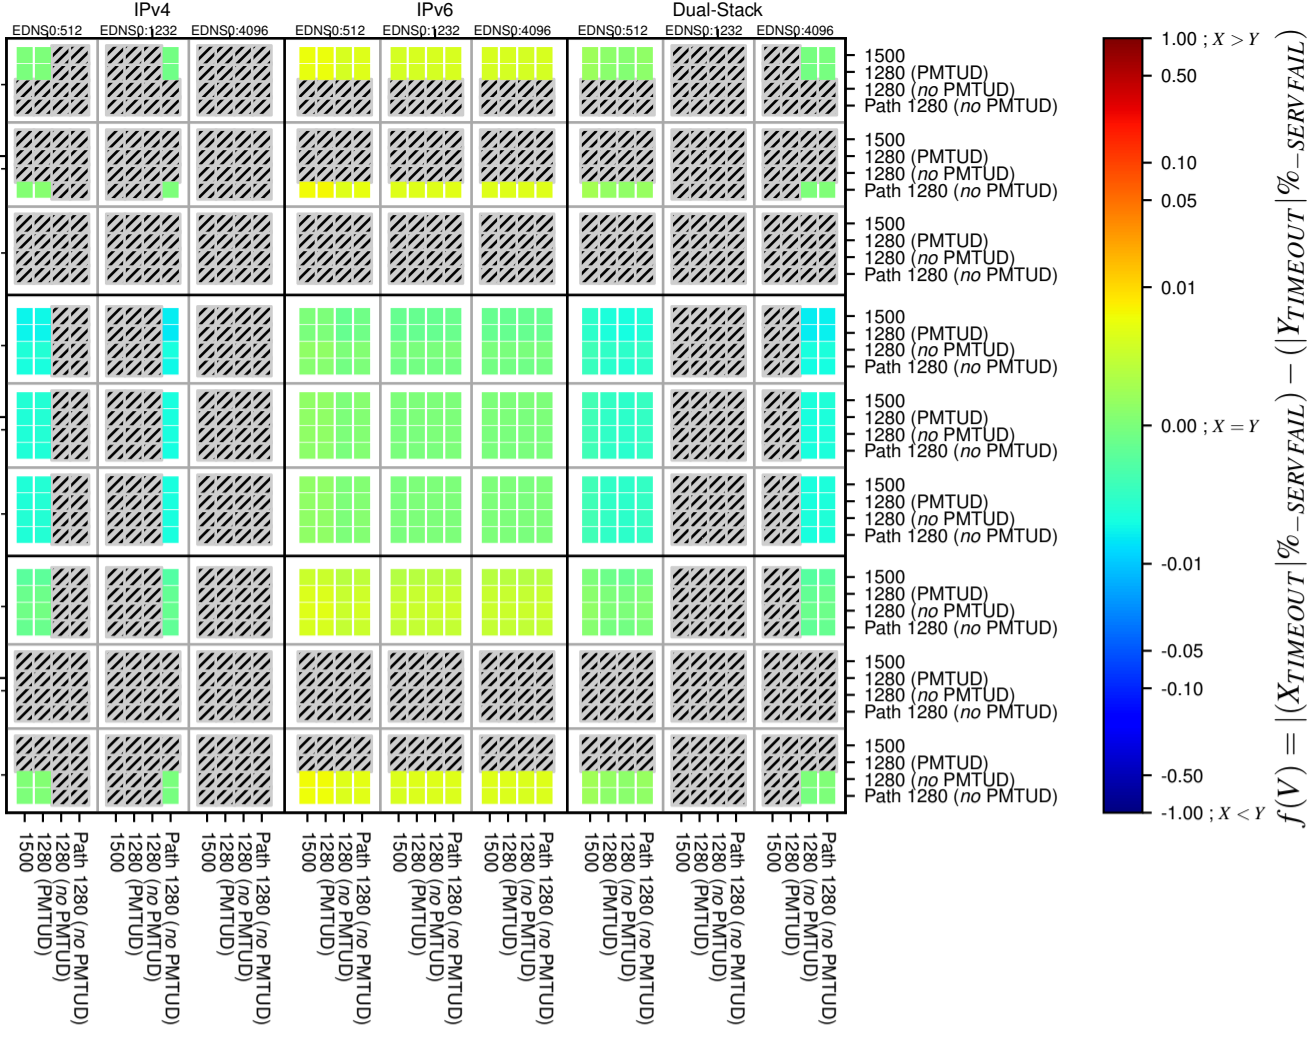

### All Zones without DNSSEC for '.de'