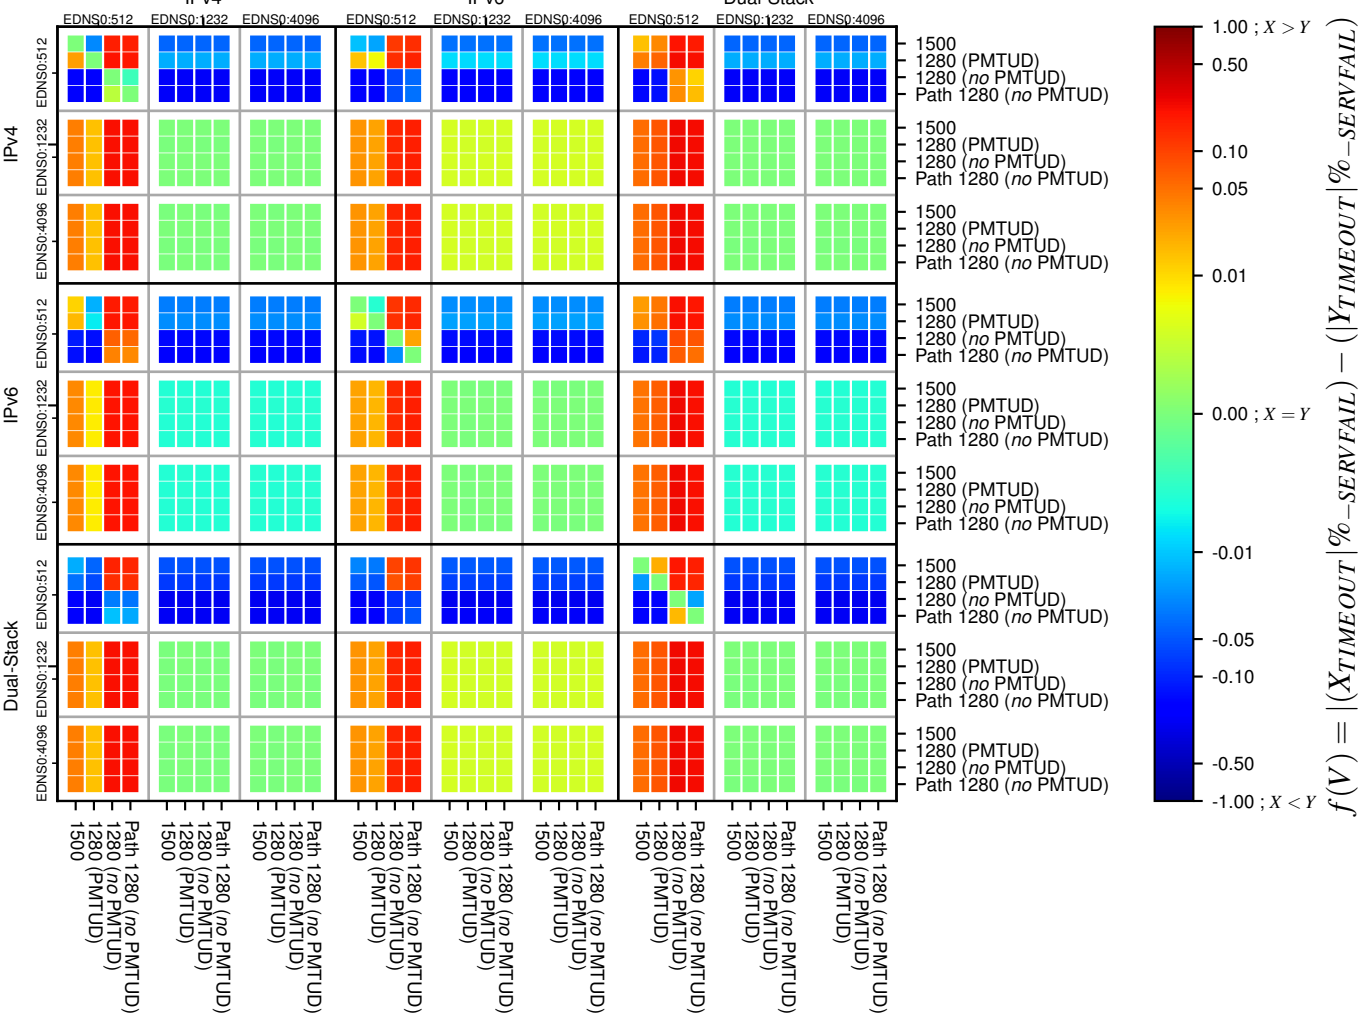

All Zones without DNSSEC for '.jp'

All Zones with DNSSEC for '.jp'

All Zones for '.jp'

$$f(V) = |(X_{TIMEOUT} | \% - SERVFAIL) - (Y_{TIMEOUT} | \% - SERVFAIL)|$$

$$f(V) = |(X_{TIMEOUT} | \% - SERVFAIL) - (Y_{TIMEOUT} | \% - SERVFAIL)|$$

$$f(V) = |(X_{TIMEOUT} | \% - SERVFAIL) - (Y_{TIMEOUT} | \% - SERVFAIL)|$$