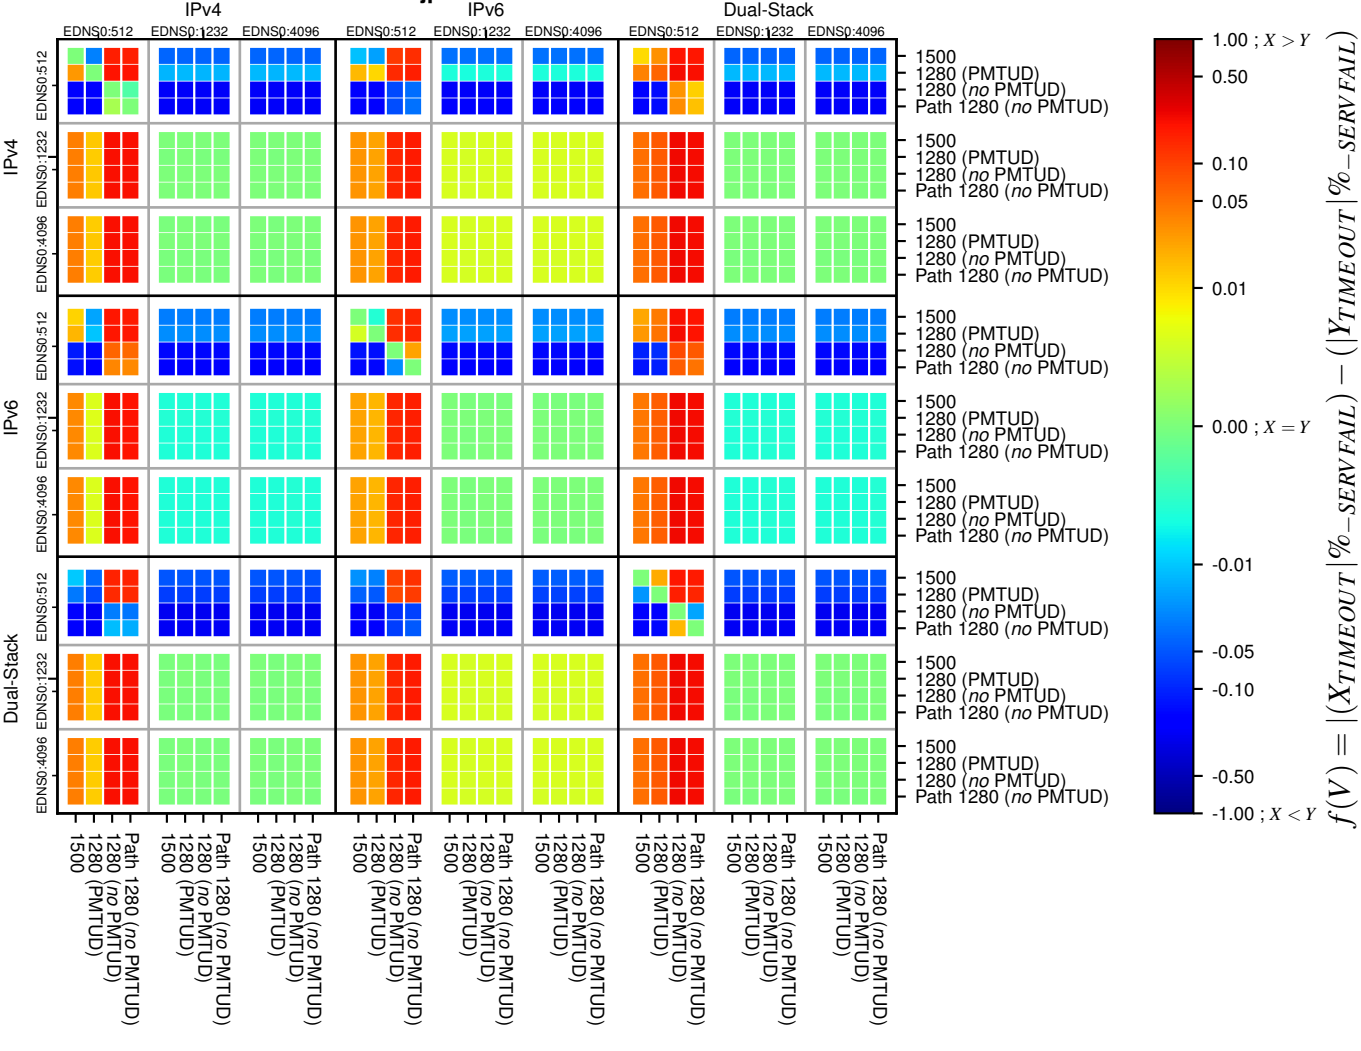

All Zones without DNSSEC for '.jp'

All Zones with DNSSEC for '.jp'

All Zones for '.jp'

$$f(V) = |(X_{TIMEOUT} | \% - SERVFAIL) - (Y_{TIMEOUT} | \% - SERVFAIL)|$$

$$f(V) = |(X_{TIMEOUT} | \% - SERVFAIL) - (Y_{TIMEOUT} | \% - SERVFAIL)|$$

$$f(V) = |(X_{TIMEOUT} | \% - SERVFAIL) - (Y_{TIMEOUT} | \% - SERVFAIL)|$$