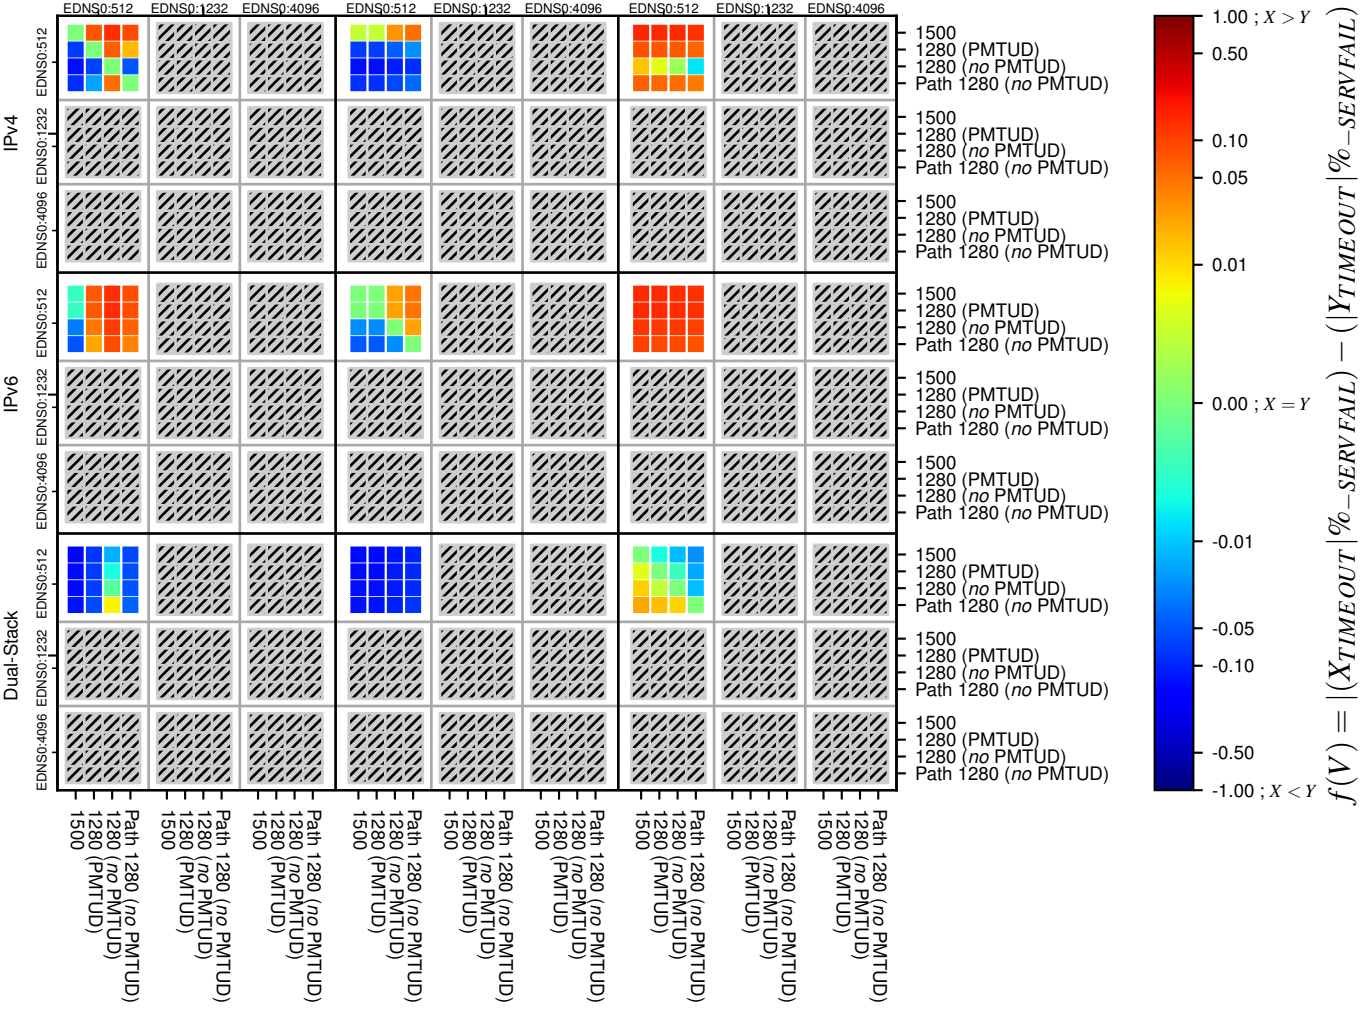

All Zones without DNSSEC for '.jp'

All Zones with DNSSEC for '.jp'

All Zones for '.jp'

$$f(V) = |(X_{TIMEOUT} | \% - SERVFAIL) - (Y_{TIMEOUT} | \% - SERVFAIL)|$$

$$f(V) = |(X_{TIMEOUT} | \% - SERVFAIL) - (Y_{TIMEOUT} | \% - SERVFAIL)|$$

$$f(V) = |(X_{TIMEOUT} | \% - SERVFAIL) - (Y_{TIMEOUT} | \% - SERVFAIL)|$$