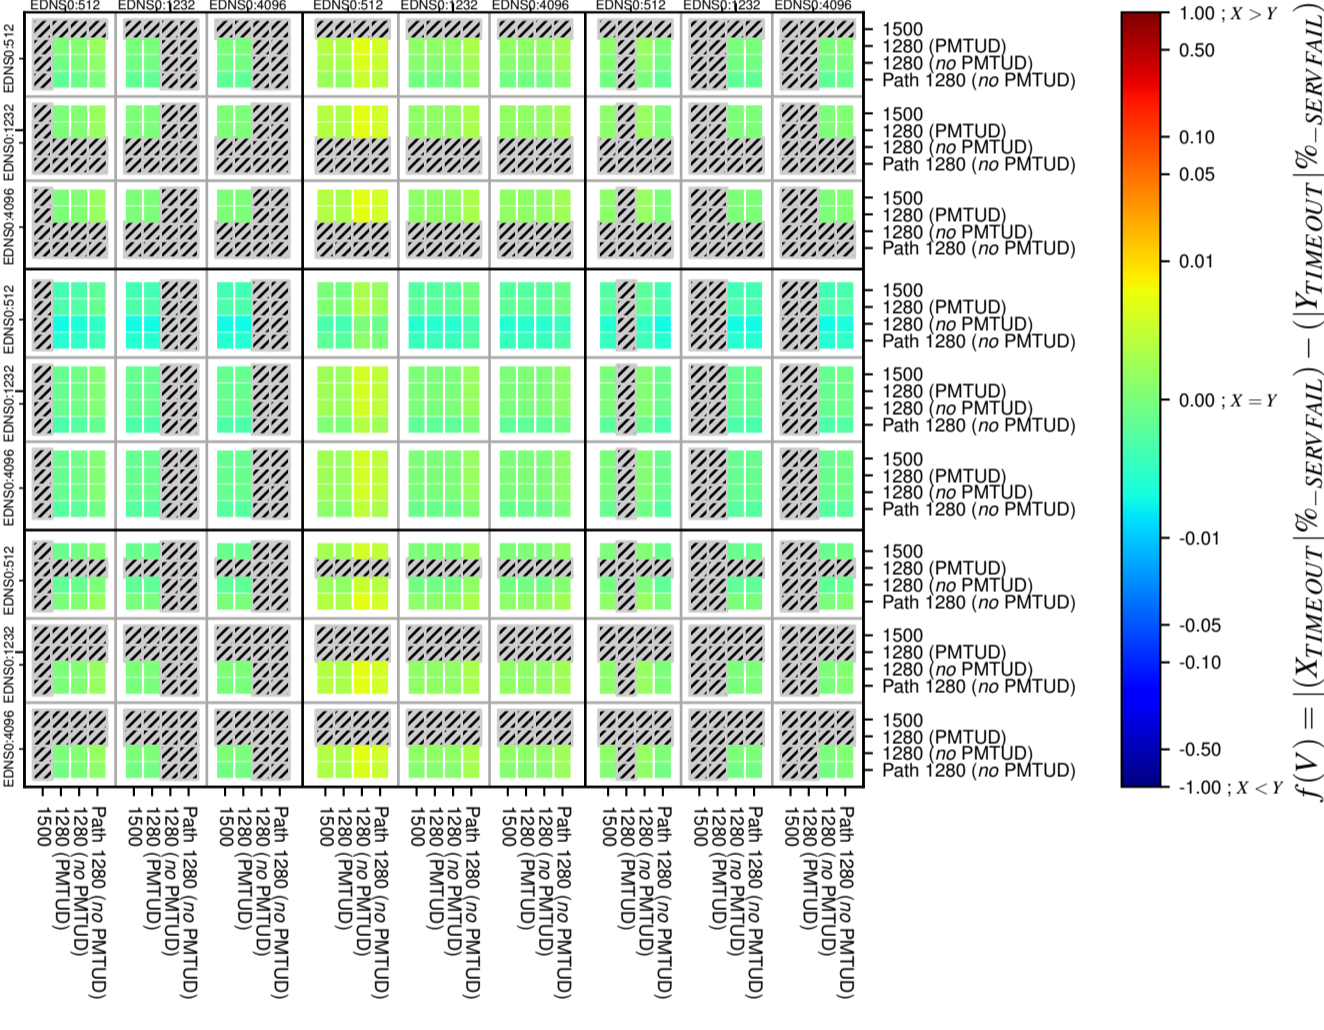

All Zones without DNSSEC for '.net'

All Zones with DNSSEC for '.net'

All Zones for '.net'