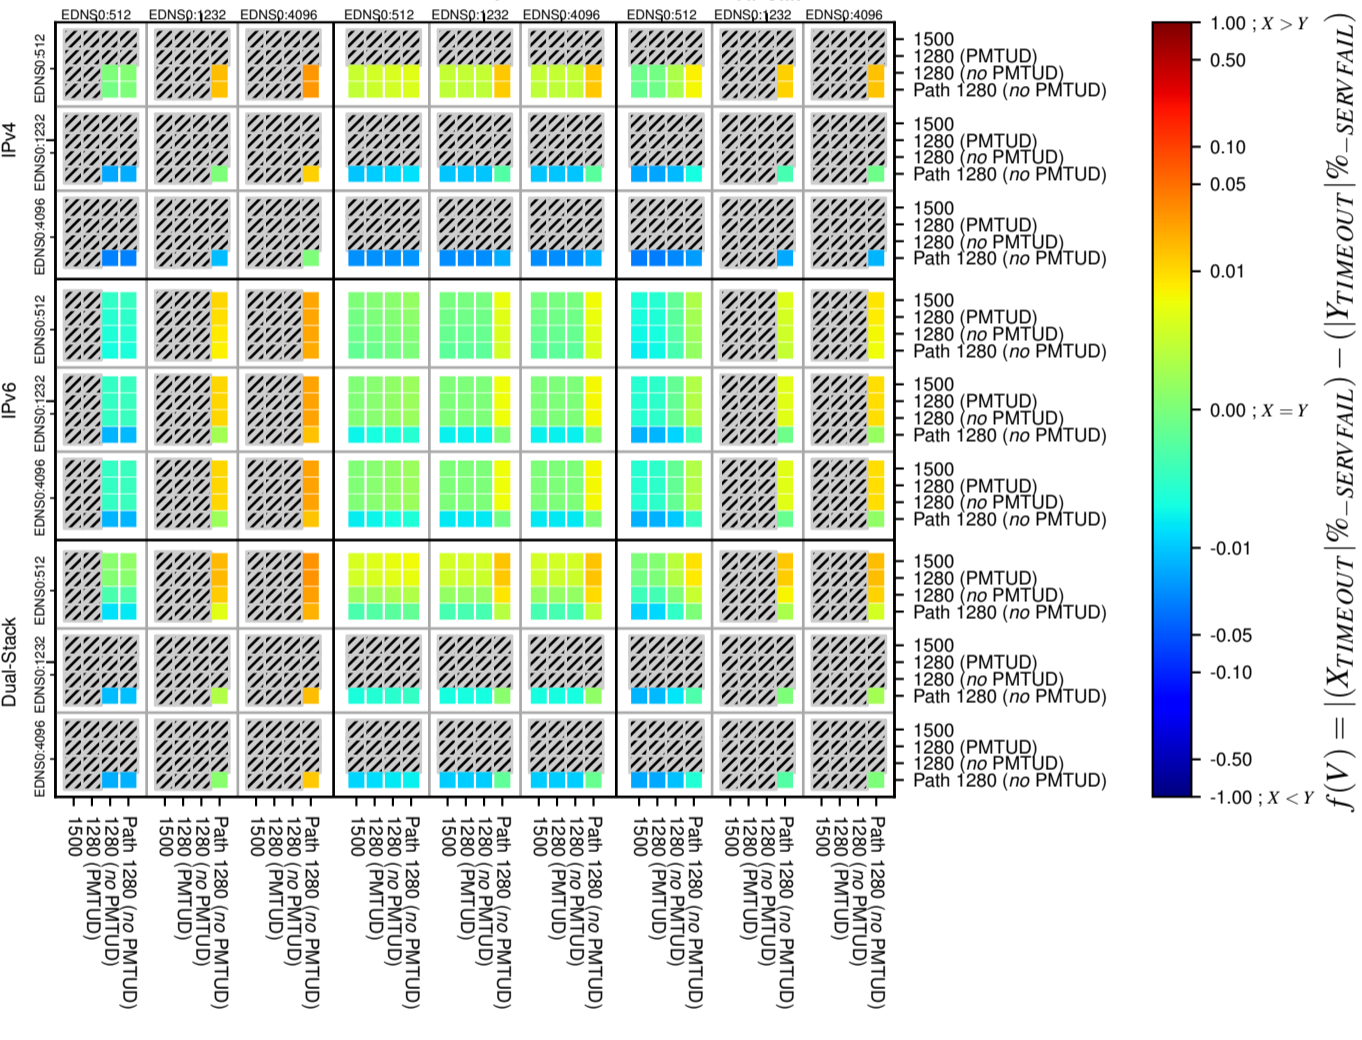

All Zones without DNSSEC for '.nl'

All Zones with DNSSEC for '.nl'

All Zones for '.nl'