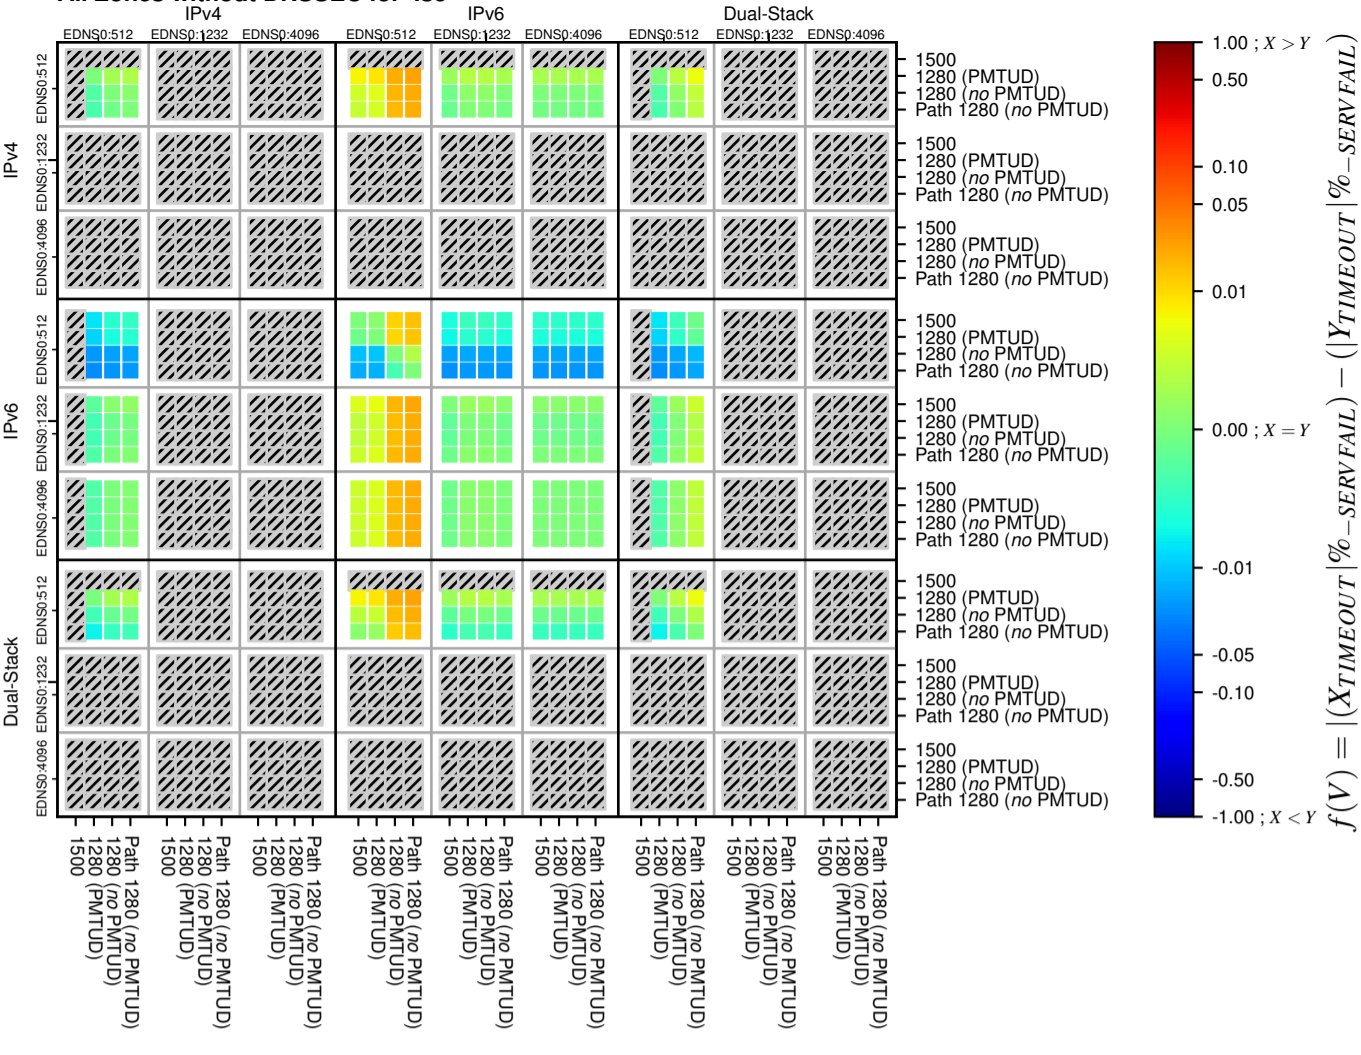

All Zones without DNSSEC for '.se'

All Zones with DNSSEC for '.se'

All Zones for '.se'