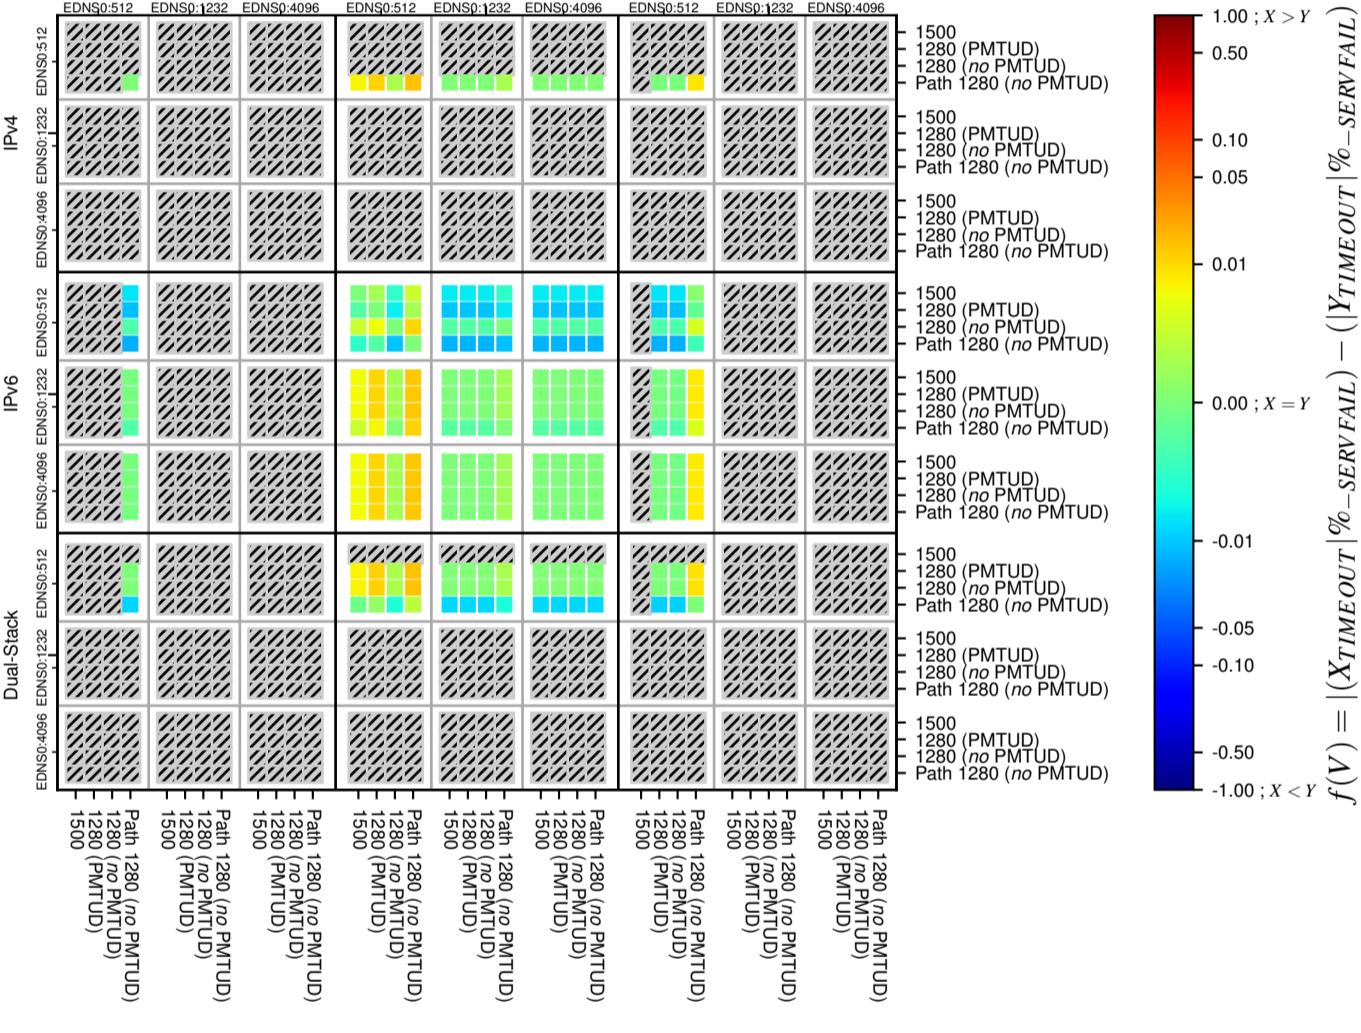

All Zones without DNSSEC for '.se'

All Zones with DNSSEC for '.se'

All Zones for '.se'