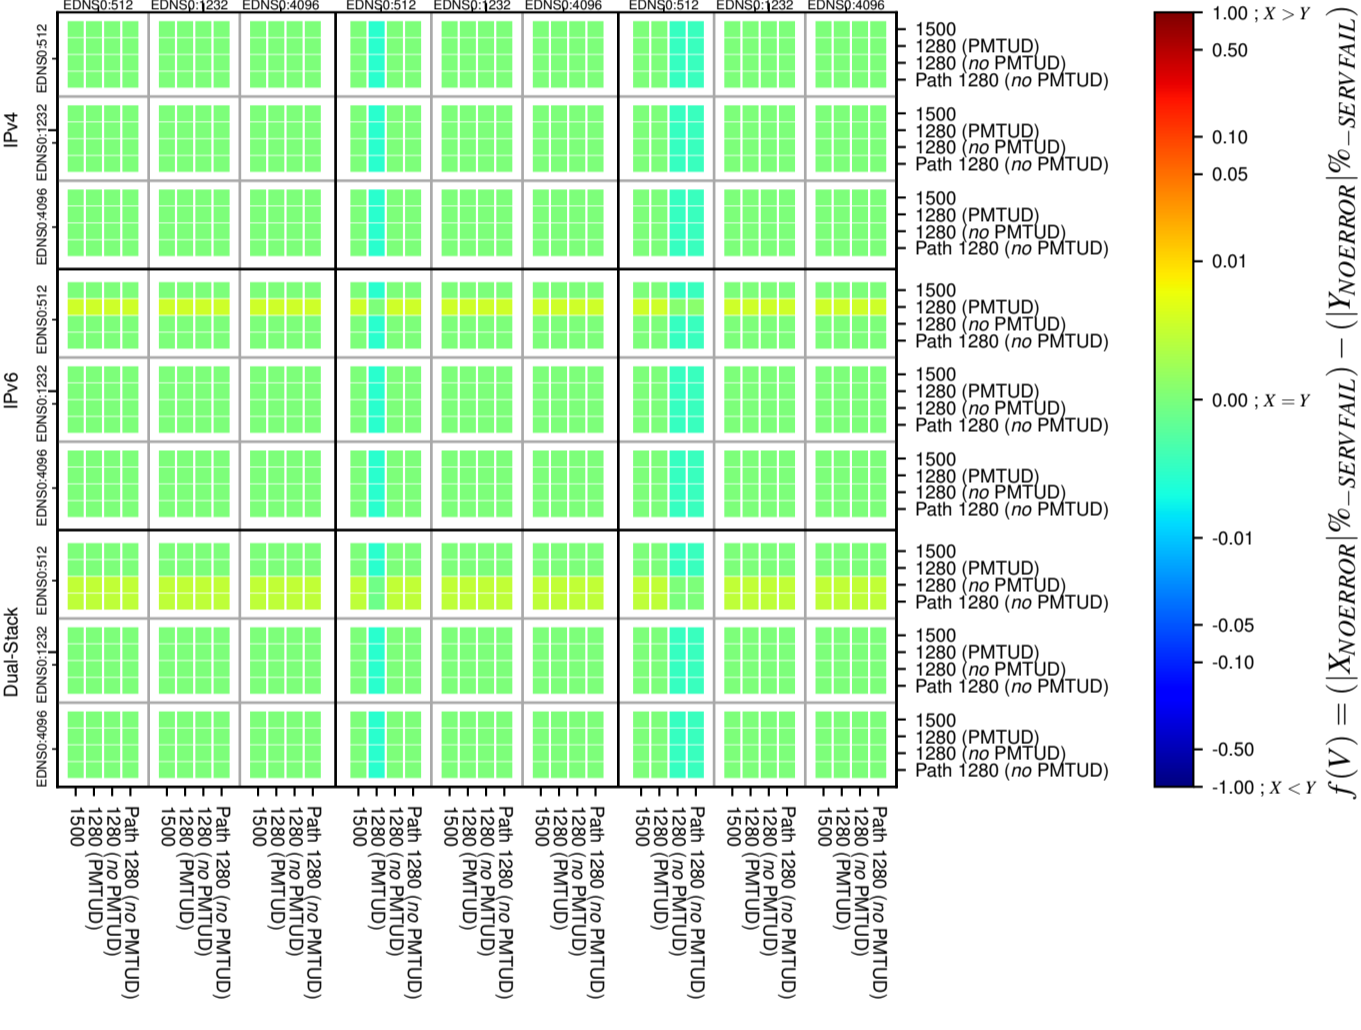

All Zones without DNSSEC for '.it'

All Zones with DNSSEC for '.it'

All Zones for '.it'

$$f(V) = (|X_{NOERROR}|_{\% - SERVFAIL}) - (|Y_{NOERROR}|_{\% - SERVFAIL})$$

$$f(V) = (|X_{NOERROR}|_{\% - SERVFAIL}) - (|Y_{NOERROR}|_{\% - SERVFAIL})$$

$$f(V) = (|X_{NOERROR}|_{\% - SERVFAIL}) - (|Y_{NOERROR}|_{\% - SERVFAIL})$$