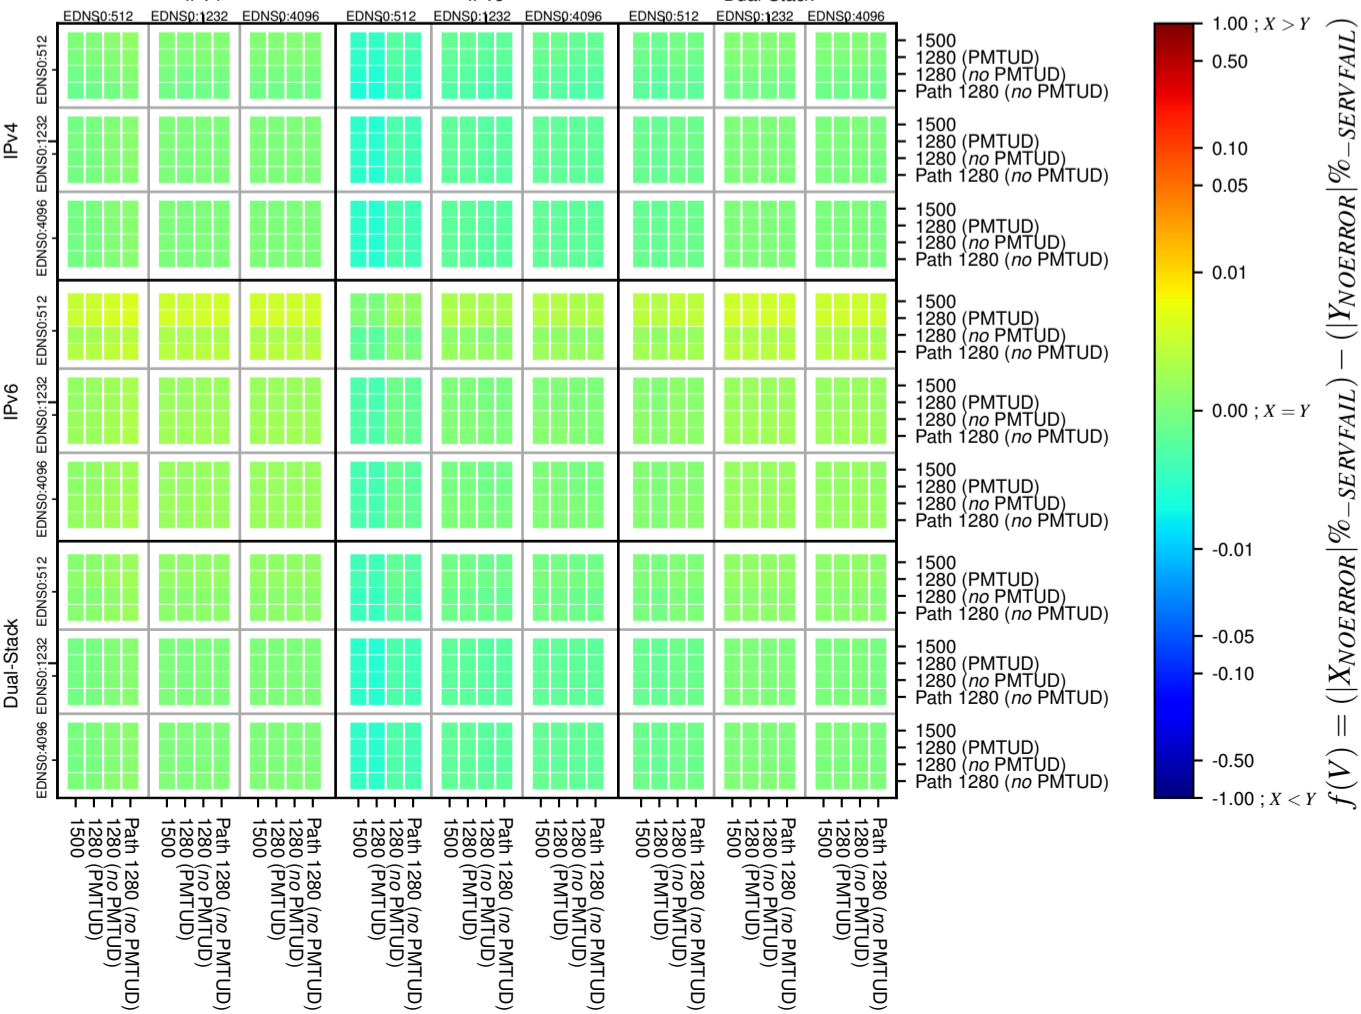

All Zones without DNSSEC for '.it'

All Zones with DNSSEC for '.it'

All Zones for '.it'

$$f(V) = (|X_{NOERROR}|_{\% - SERVFAIL}) - (|Y_{NOERROR}|_{\% - SERVFAIL})$$

$$f(V) = (|X_{NOERROR}|_{\% - SERVFAIL}) - (|Y_{NOERROR}|_{\% - SERVFAIL})$$

$$f(V) = (|X_{NOERROR}|_{\% - SERVFAIL}) - (|Y_{NOERROR}|_{\% - SERVFAIL})$$