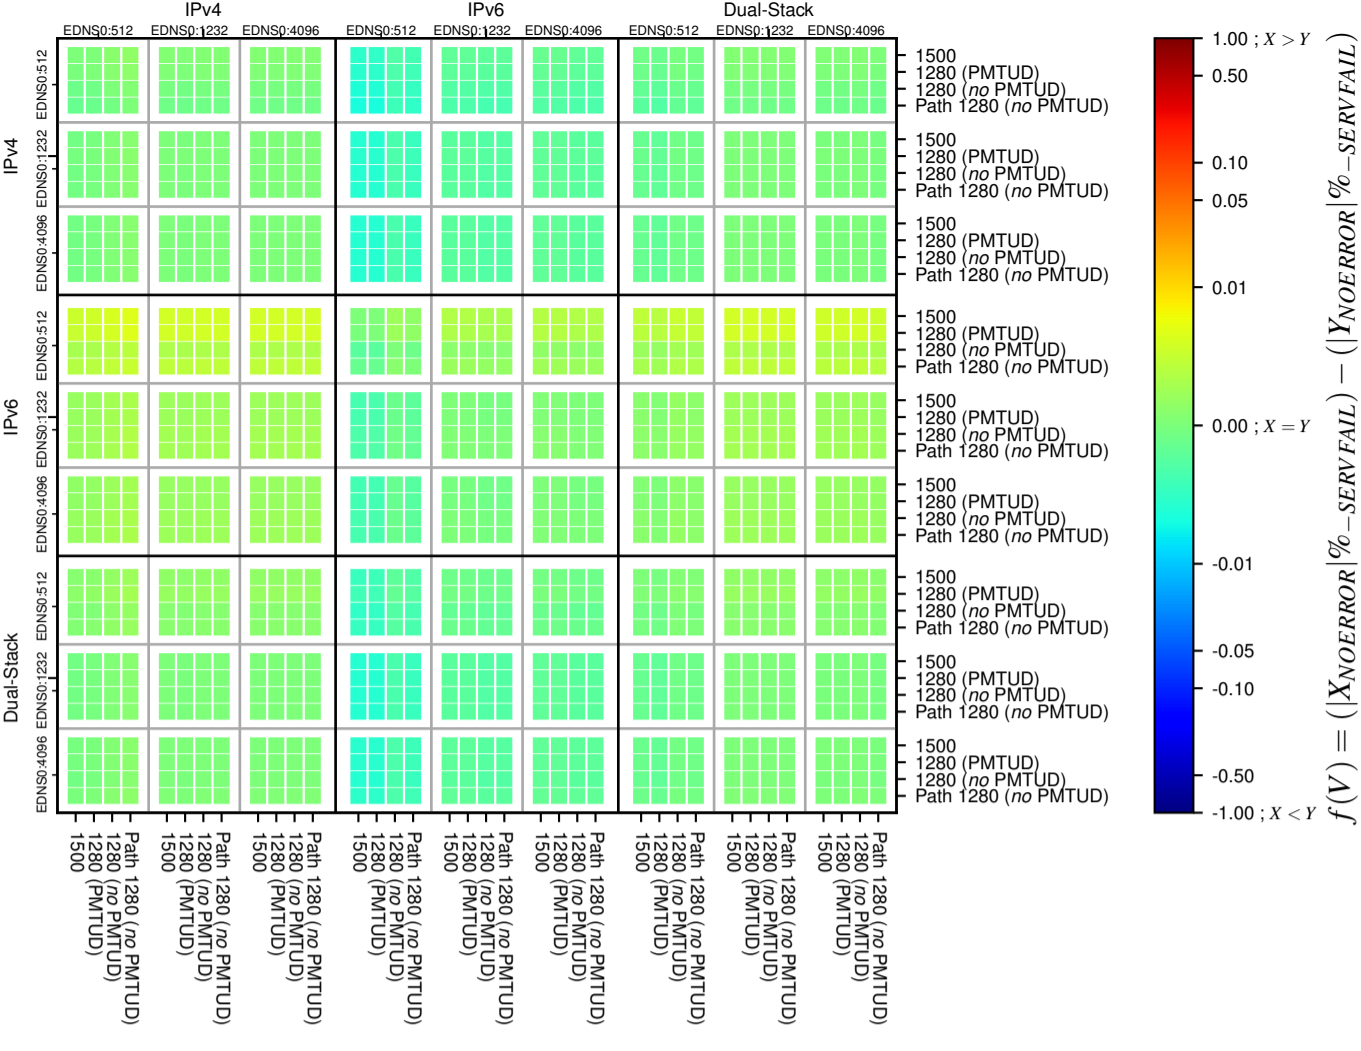

All Zones without DNSSEC for '.it'

All Zones with DNSSEC for '.it'

All Zones for '.it'

$$f(V) = (|X_{NOERROR}|_{\% - SERVFAIL}) - (|Y_{NOERROR}|_{\% - SERVFAIL})$$

$$f(V) = (|X_{NOERROR}|_{\% - SERVFAIL}) - (|Y_{NOERROR}|_{\% - SERVFAIL})$$

$$f(V) = (|X_{NOERROR}|_{\% - SERVFAIL}) - (|Y_{NOERROR}|_{\% - SERVFAIL})$$