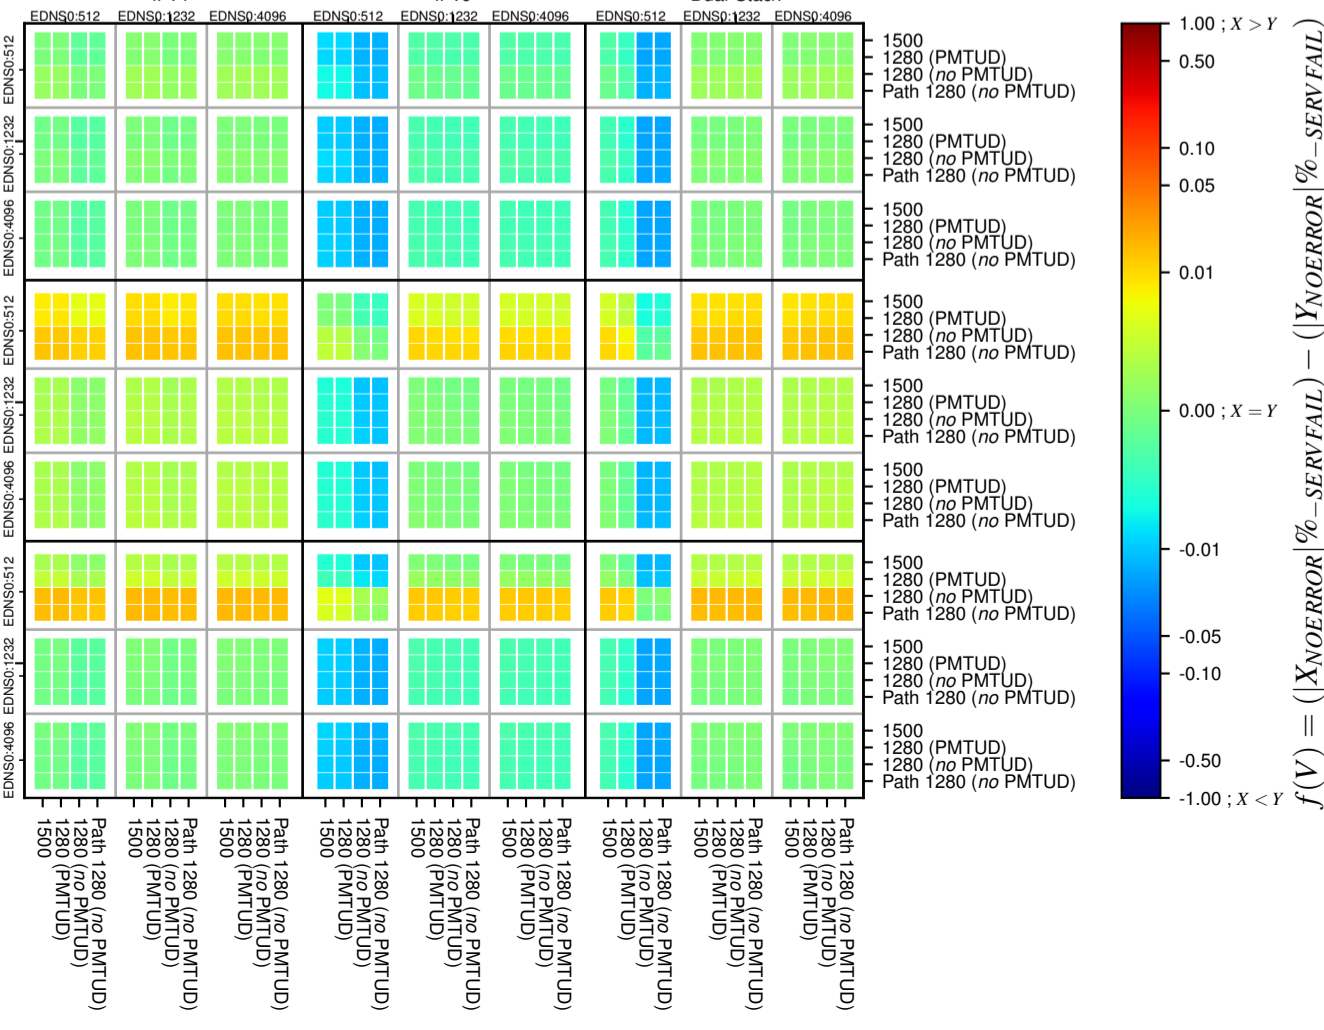

### All Zones without DNSSEC for '.net'

### All Zones with DNSSEC for '.net'

### All Zones for '.net'

$$f(V) = (|X_{NOERROR}| \% - SERVFAIL) - (|Y_{NOERROR}| \% - SERVFAIL)$$

$$f(V) = (|X_{NOERROR}| \% - SERVFAIL) - (|Y_{NOERROR}| \% - SERVFAIL)$$

$$f(V) = (|X_{NOERROR}| \% - SERVFAIL) - (|Y_{NOERROR}| \% - SERVFAIL)$$