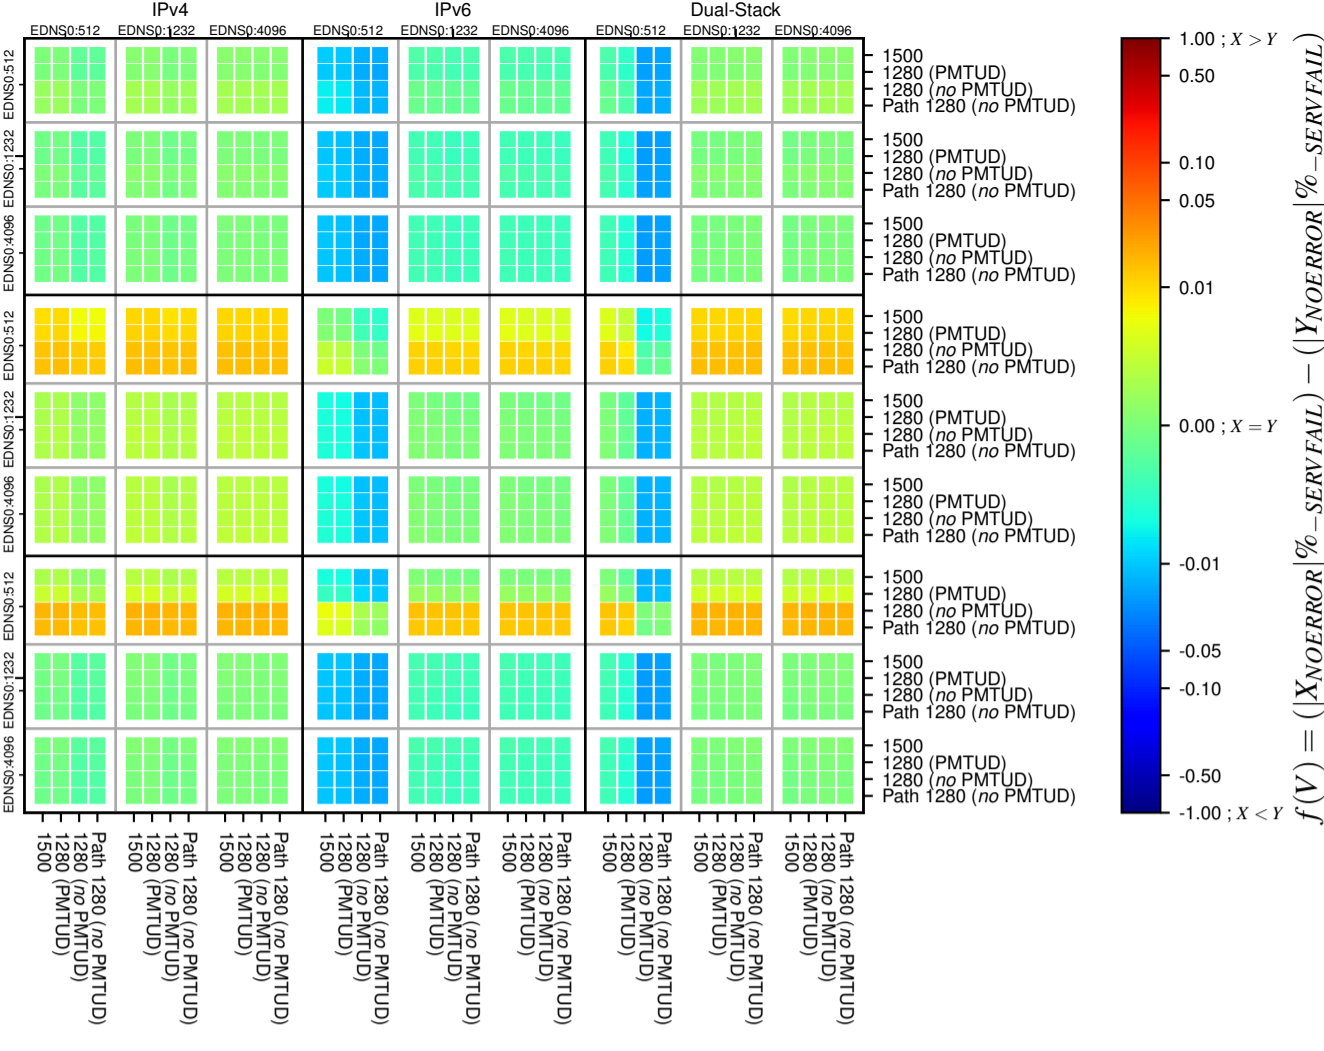

### All Zones without DNSSEC for '.net'

### All Zones with DNSSEC for '.net'

### All Zones for '.net'

$$f(V) = (|X_{NOERROR}| \% - SERVFAIL) - (|Y_{NOERROR}| \% - SERVFAIL)$$

$$f(V) = (|X_{NOERROR}| \% - SERVFAIL) - (|Y_{NOERROR}| \% - SERVFAIL)$$

$$f(V) = (|X_{NOERROR}| \% - SERVFAIL) - (|Y_{NOERROR}| \% - SERVFAIL)$$