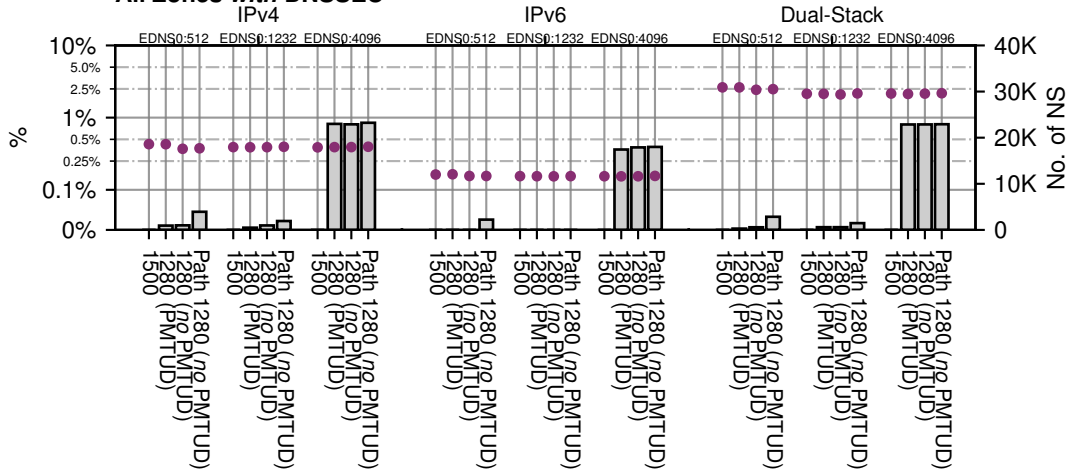

UDP packet too big

All Zones with DNSSEC