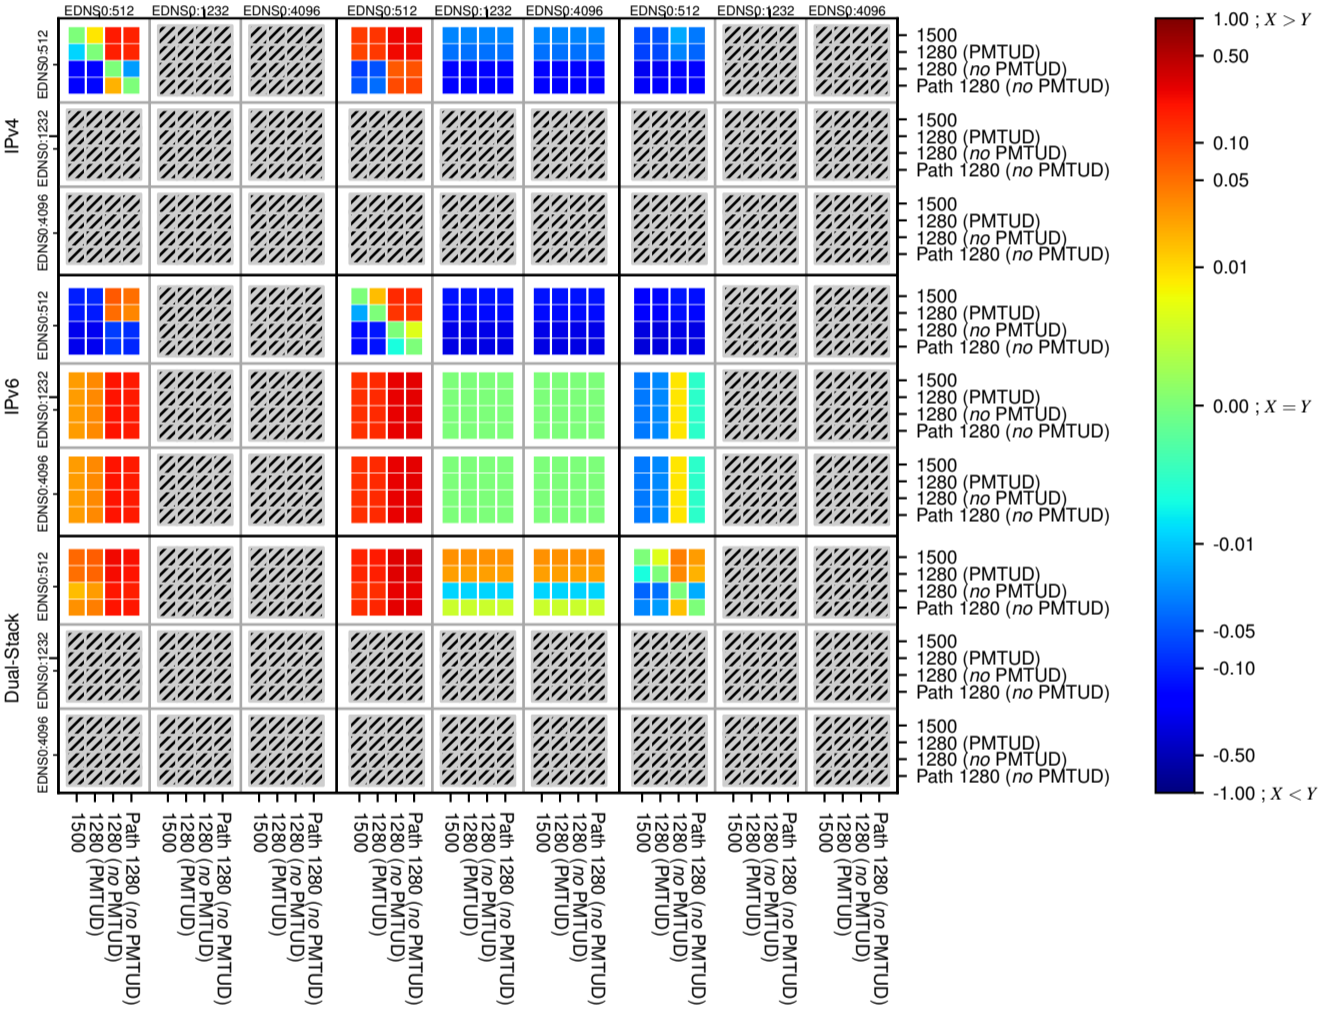

All Zones with DNSSEC for '.de'