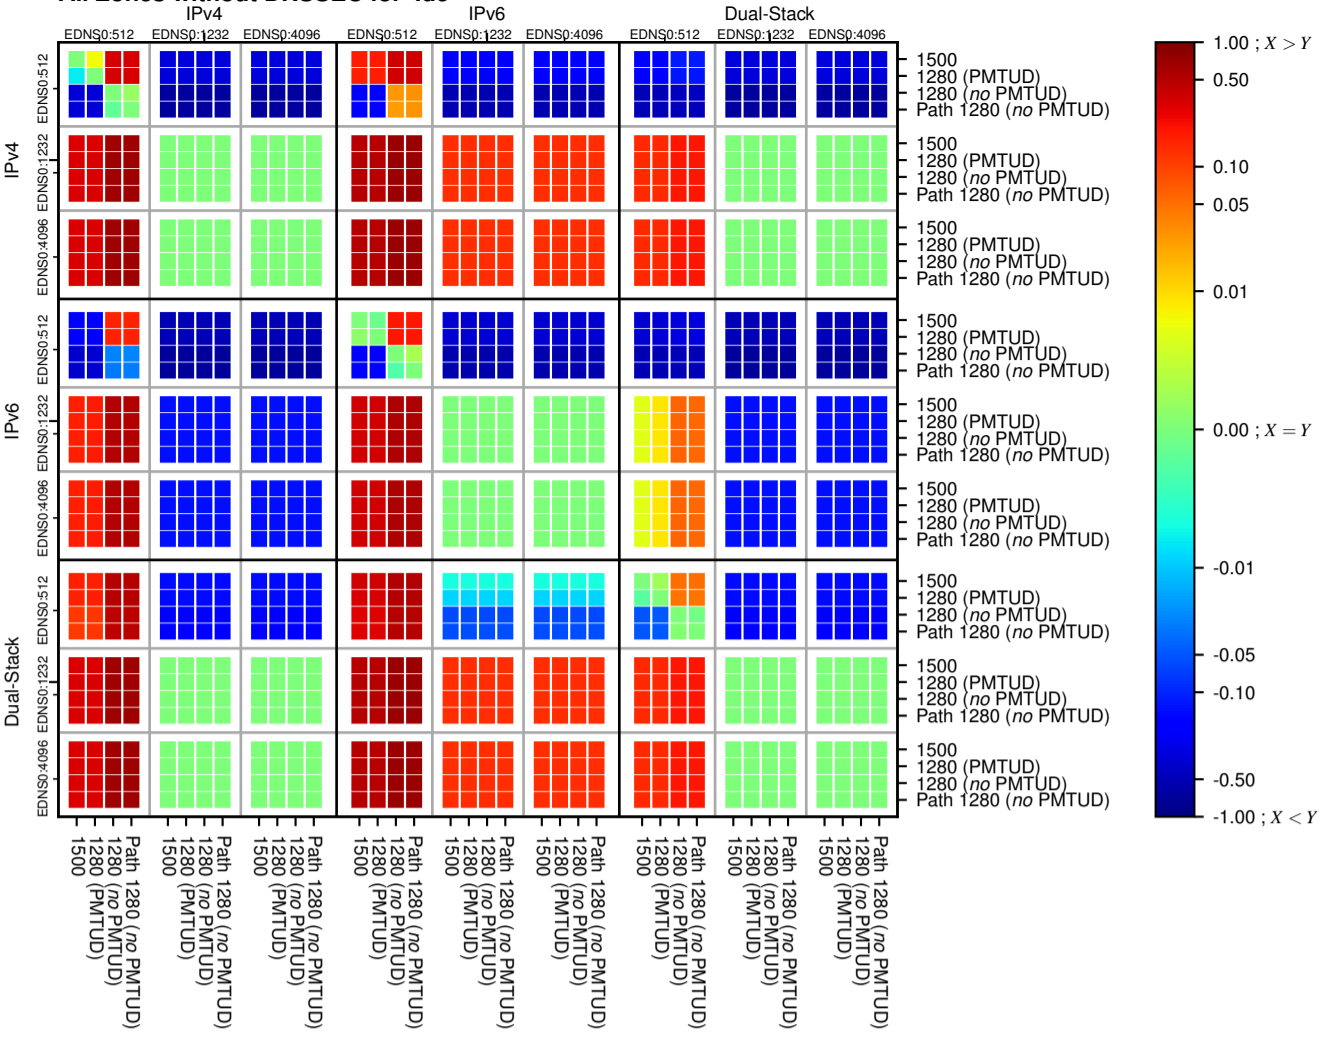

### All Zones without DNSSEC for '.de'