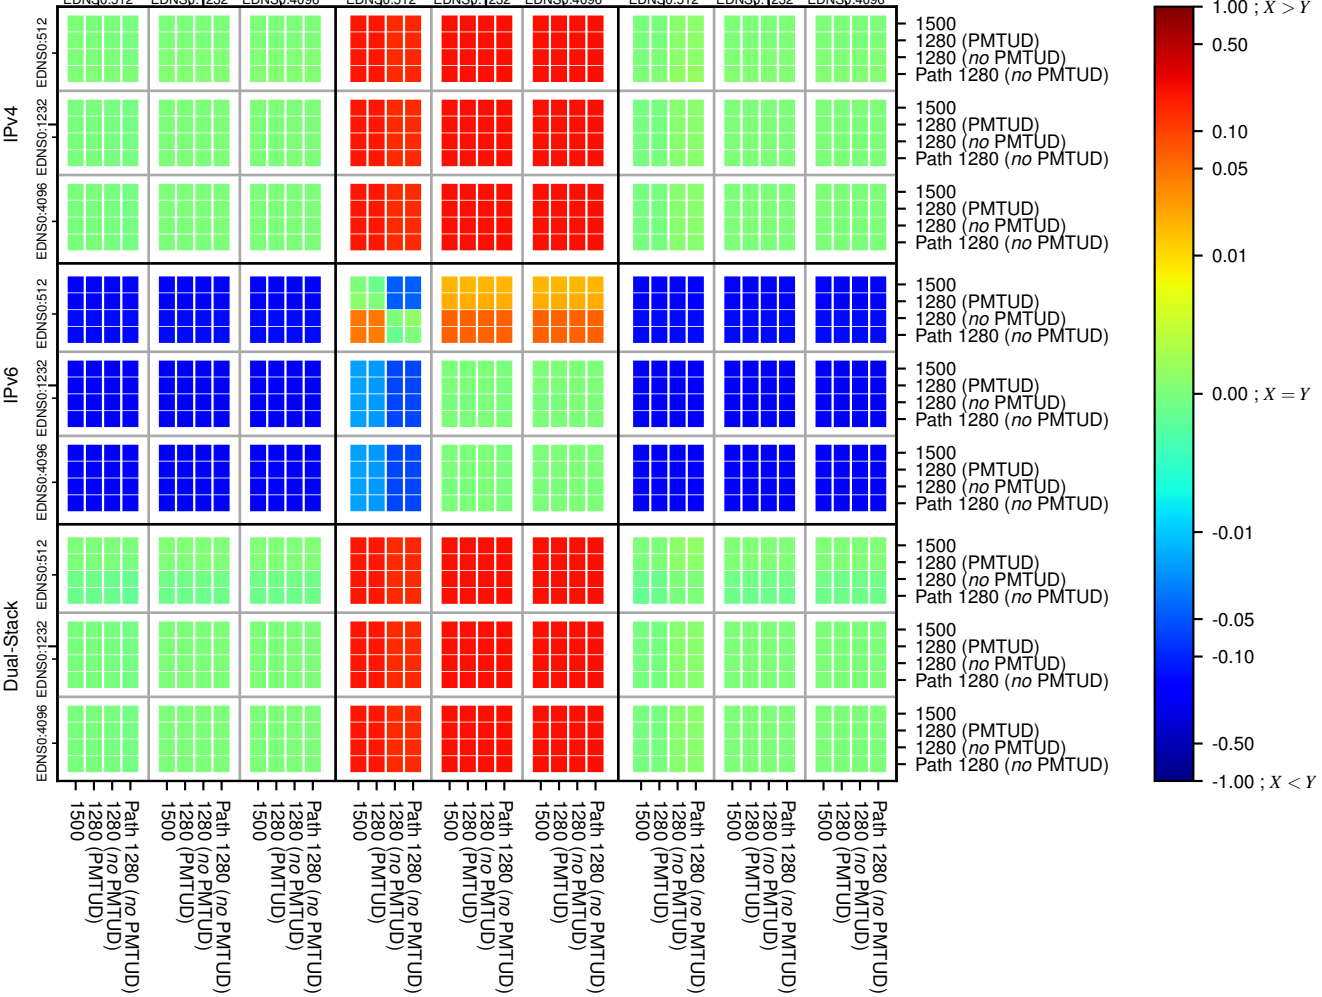

All Zones without DNSSEC for '.jp'

All Zones with DNSSEC for '.jp'

All Zones for '.jp'

$$f(V) = |X_{SERVFAIL}| \% - |Y_{SERVFAIL}| \%$$

$$f(V) = |X_{SERVFAIL}| \% - |Y_{SERVFAIL}| \%$$

$$f(V) = |X_{SERVFAIL}| \% - |Y_{SERVFAIL}| \%$$