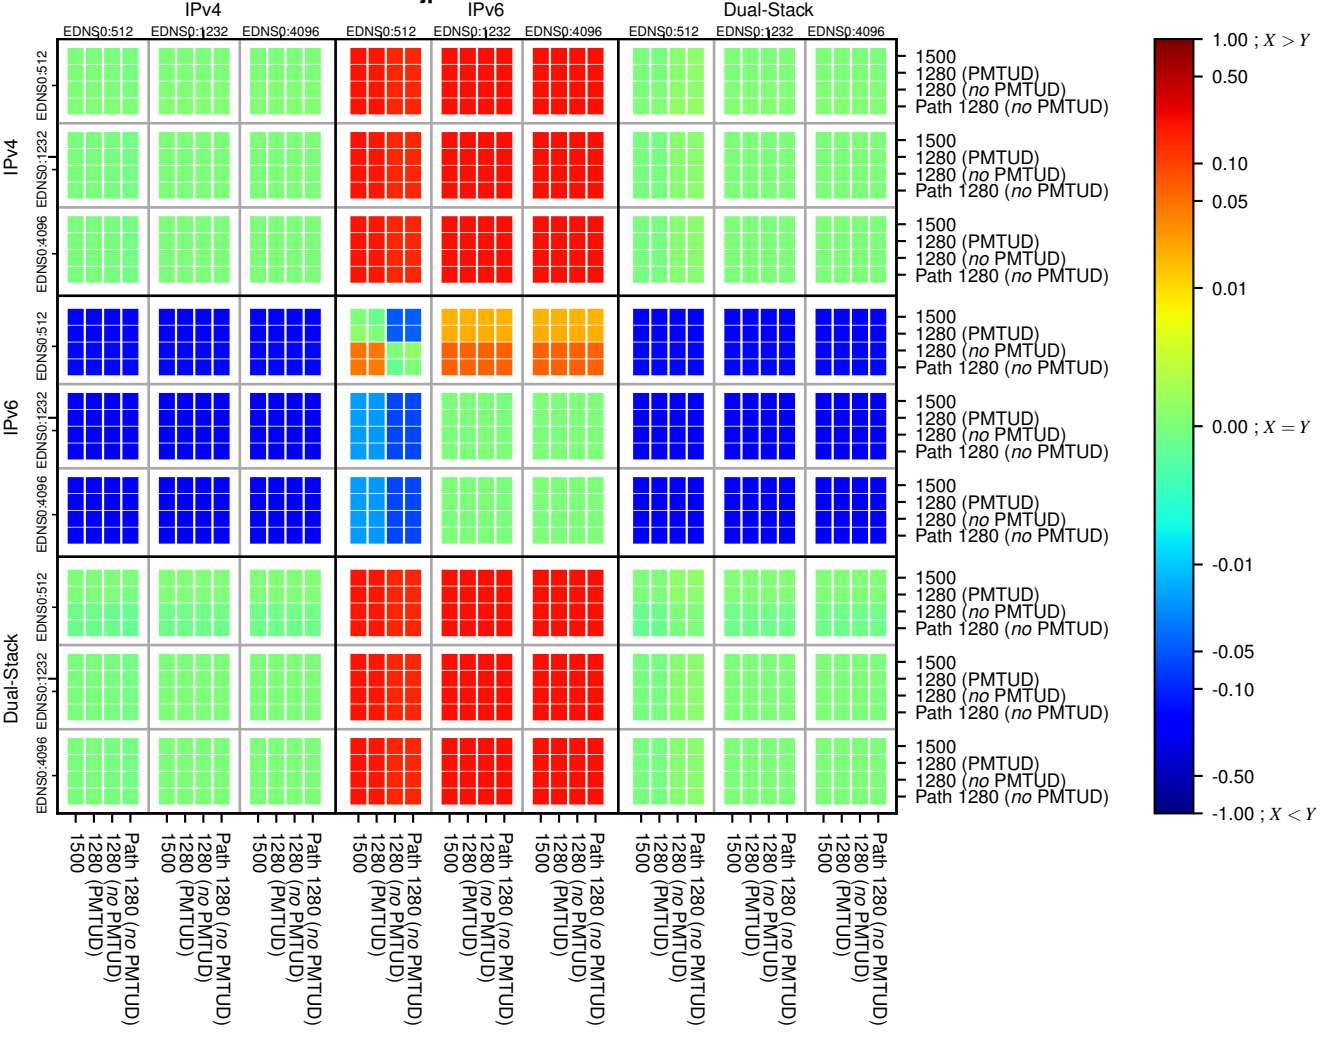

All Zones without DNSSEC for '.jp'

All Zones with DNSSEC for '.jp'

All Zones for '.jp'

$$f(V) = |X_{SERVFAIL}| \% - |Y_{SERVFAIL}| \%$$

$$f(V) = |X_{SERVFAIL}| \% - |Y_{SERVFAIL}| \%$$

$$f(V) = |X_{SERVFAIL}| \% - |Y_{SERVFAIL}| \%$$