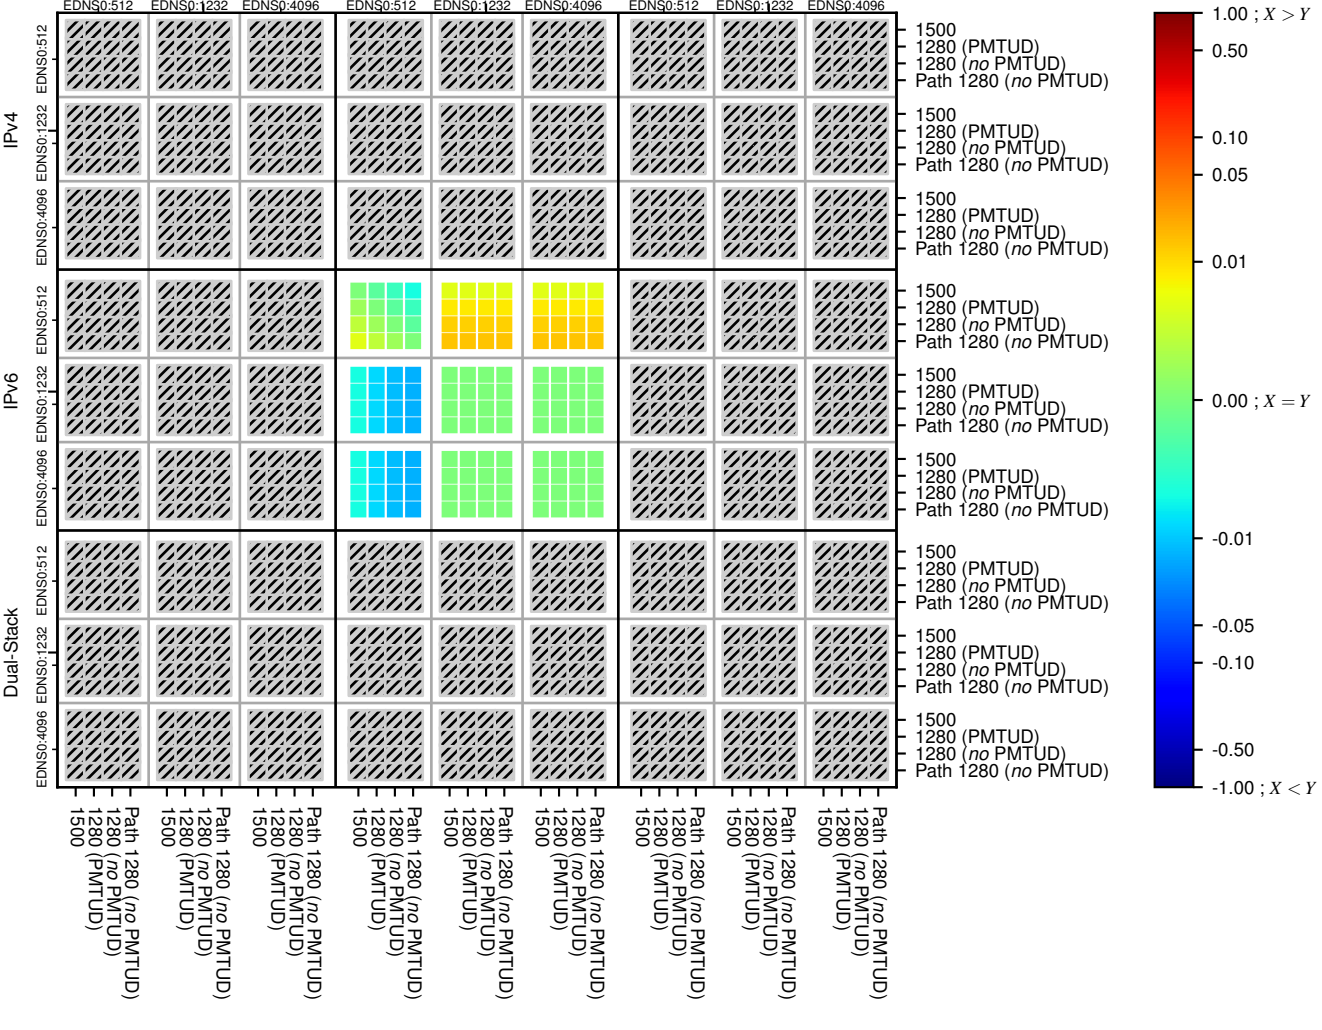

All Zones without DNSSEC for '.jp'

All Zones with DNSSEC for '.jp'

All Zones for '.jp'

$$f(V) = |X_{SERVFAIL}| \% - |Y_{SERVFAIL}| \%$$

$$f(V) = |X_{SERVFAIL}| \% - |Y_{SERVFAIL}| \%$$

$$f(V) = |X_{SERVFAIL}| \% - |Y_{SERVFAIL}| \%$$