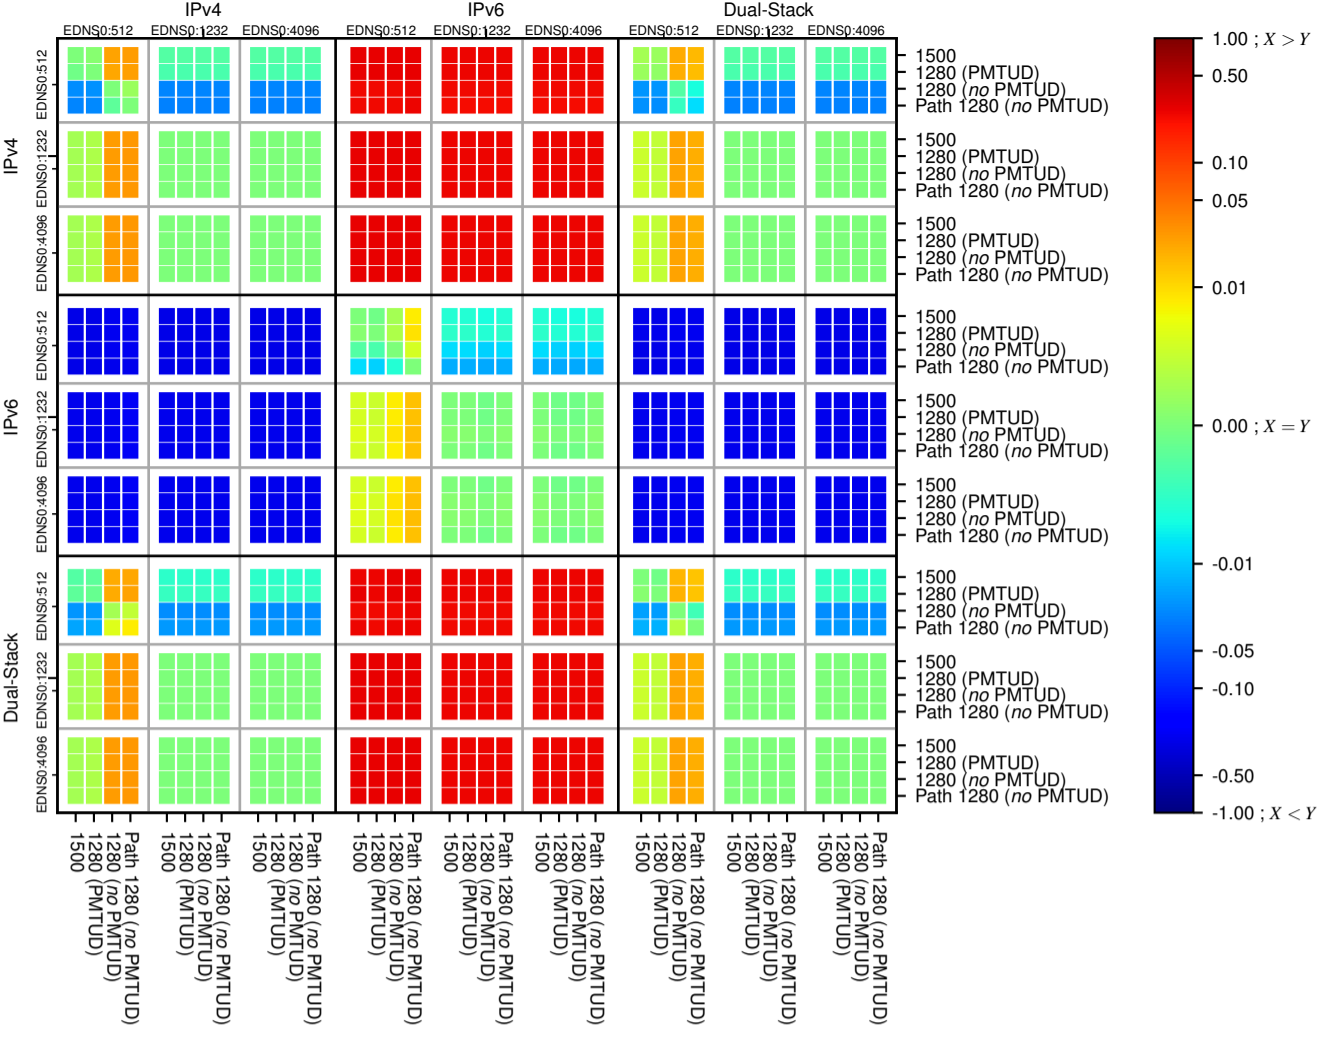

### All Zones without DNSSEC for '.se'