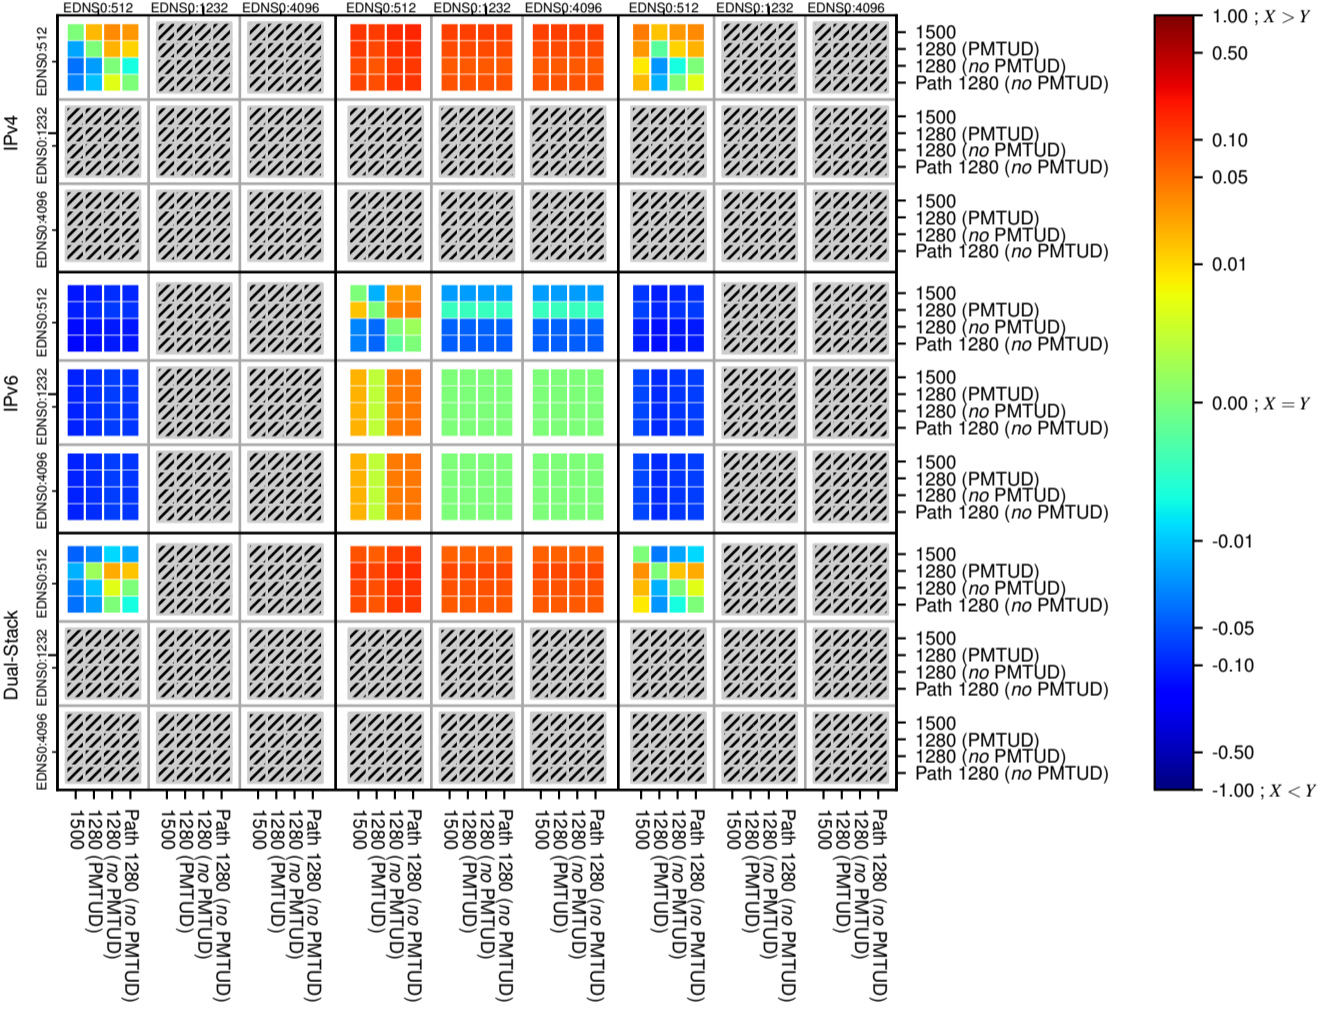

All Zones with DNSSEC for '.se'